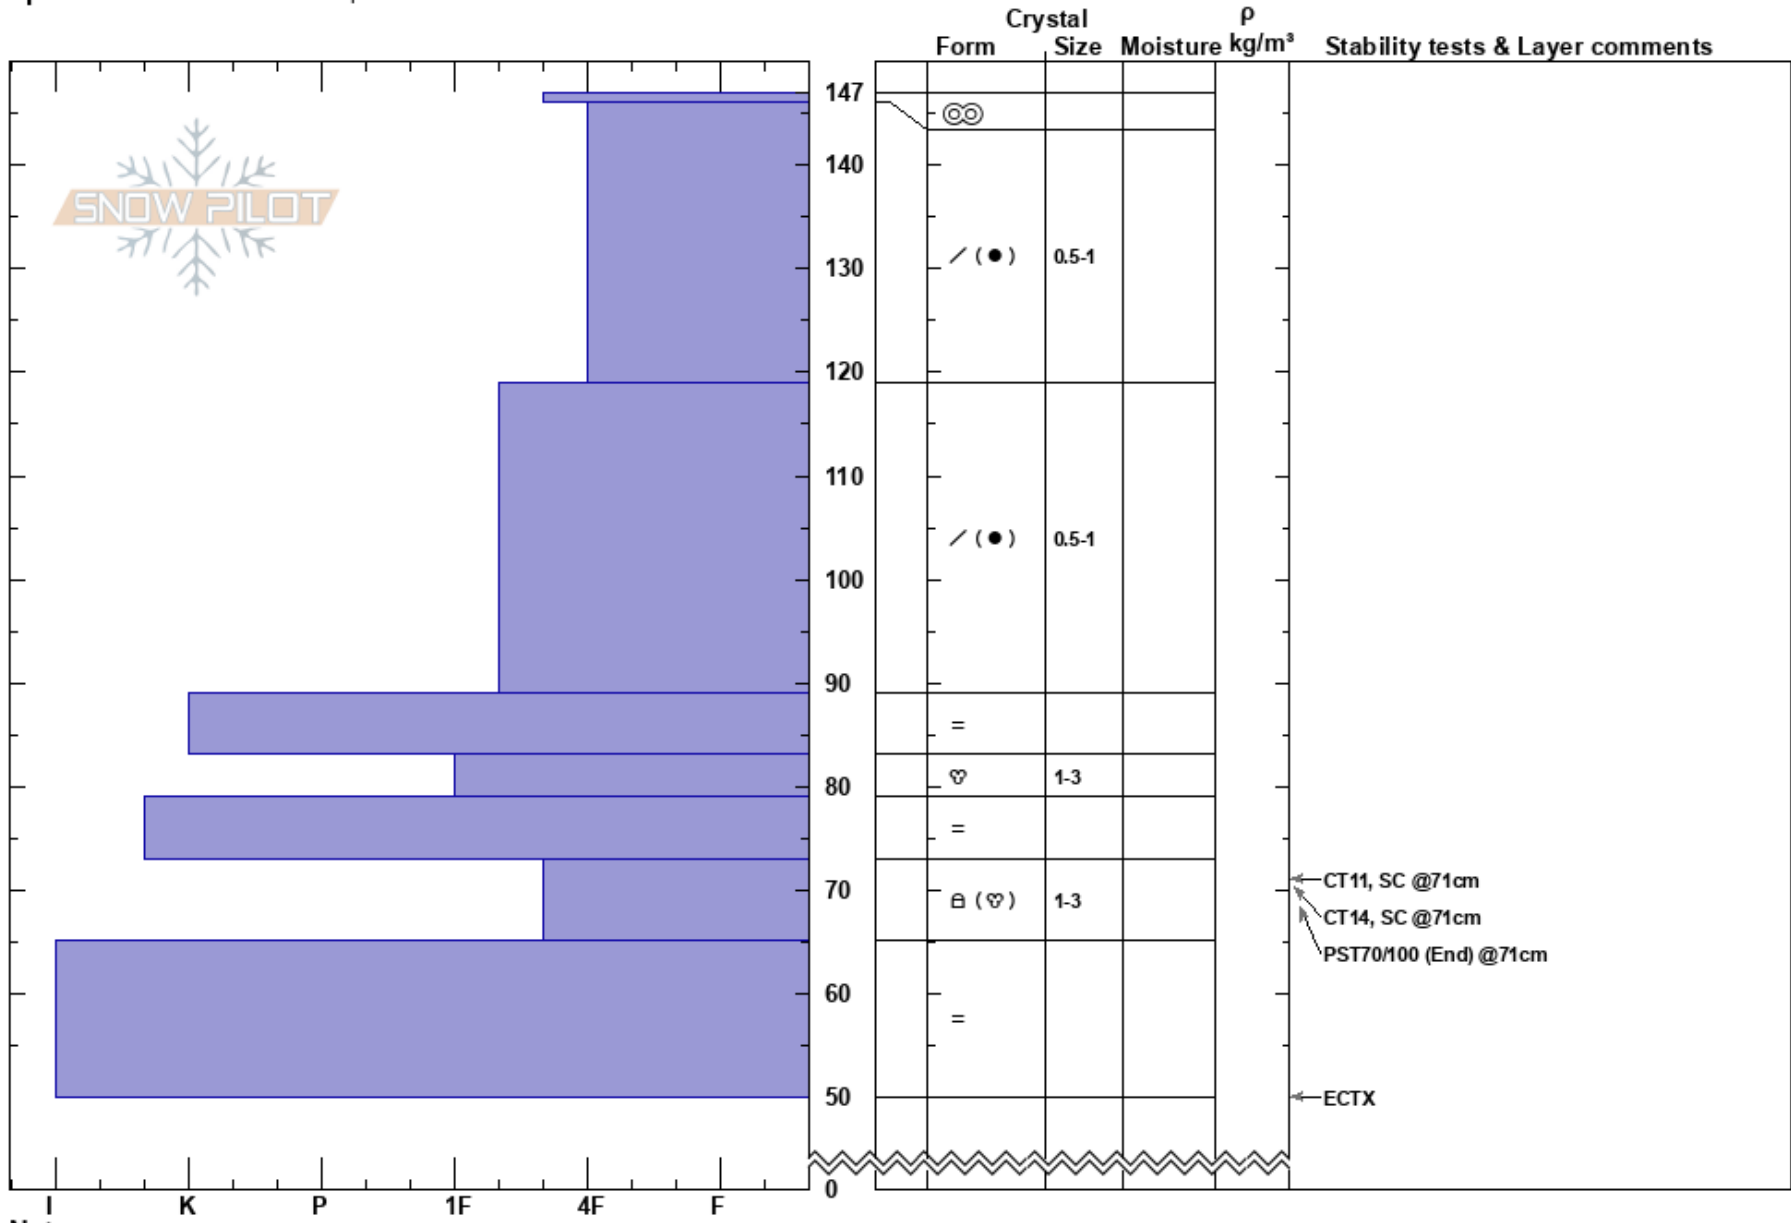

Lincoln Valley
 Central Sierra
 CA
 Elevation: 7650 ft
 Aspect: 1°
 Specifics: We snowmobiled slope

Brandon Schwartz
 02/02/2018 - 10:15am
 Co-ord: 39.57323N, -120.48995W
 Slope Angle: 33°
 Wind Loading: no

Stability: Very Good
 Air Temperature: HS:147
 Sky Cover: CLR
 Precipitation: NO
 Wind: Calm
 PF:25 73-65cm:Problematic layer

Notes: Pit dug in below treeline terrain.