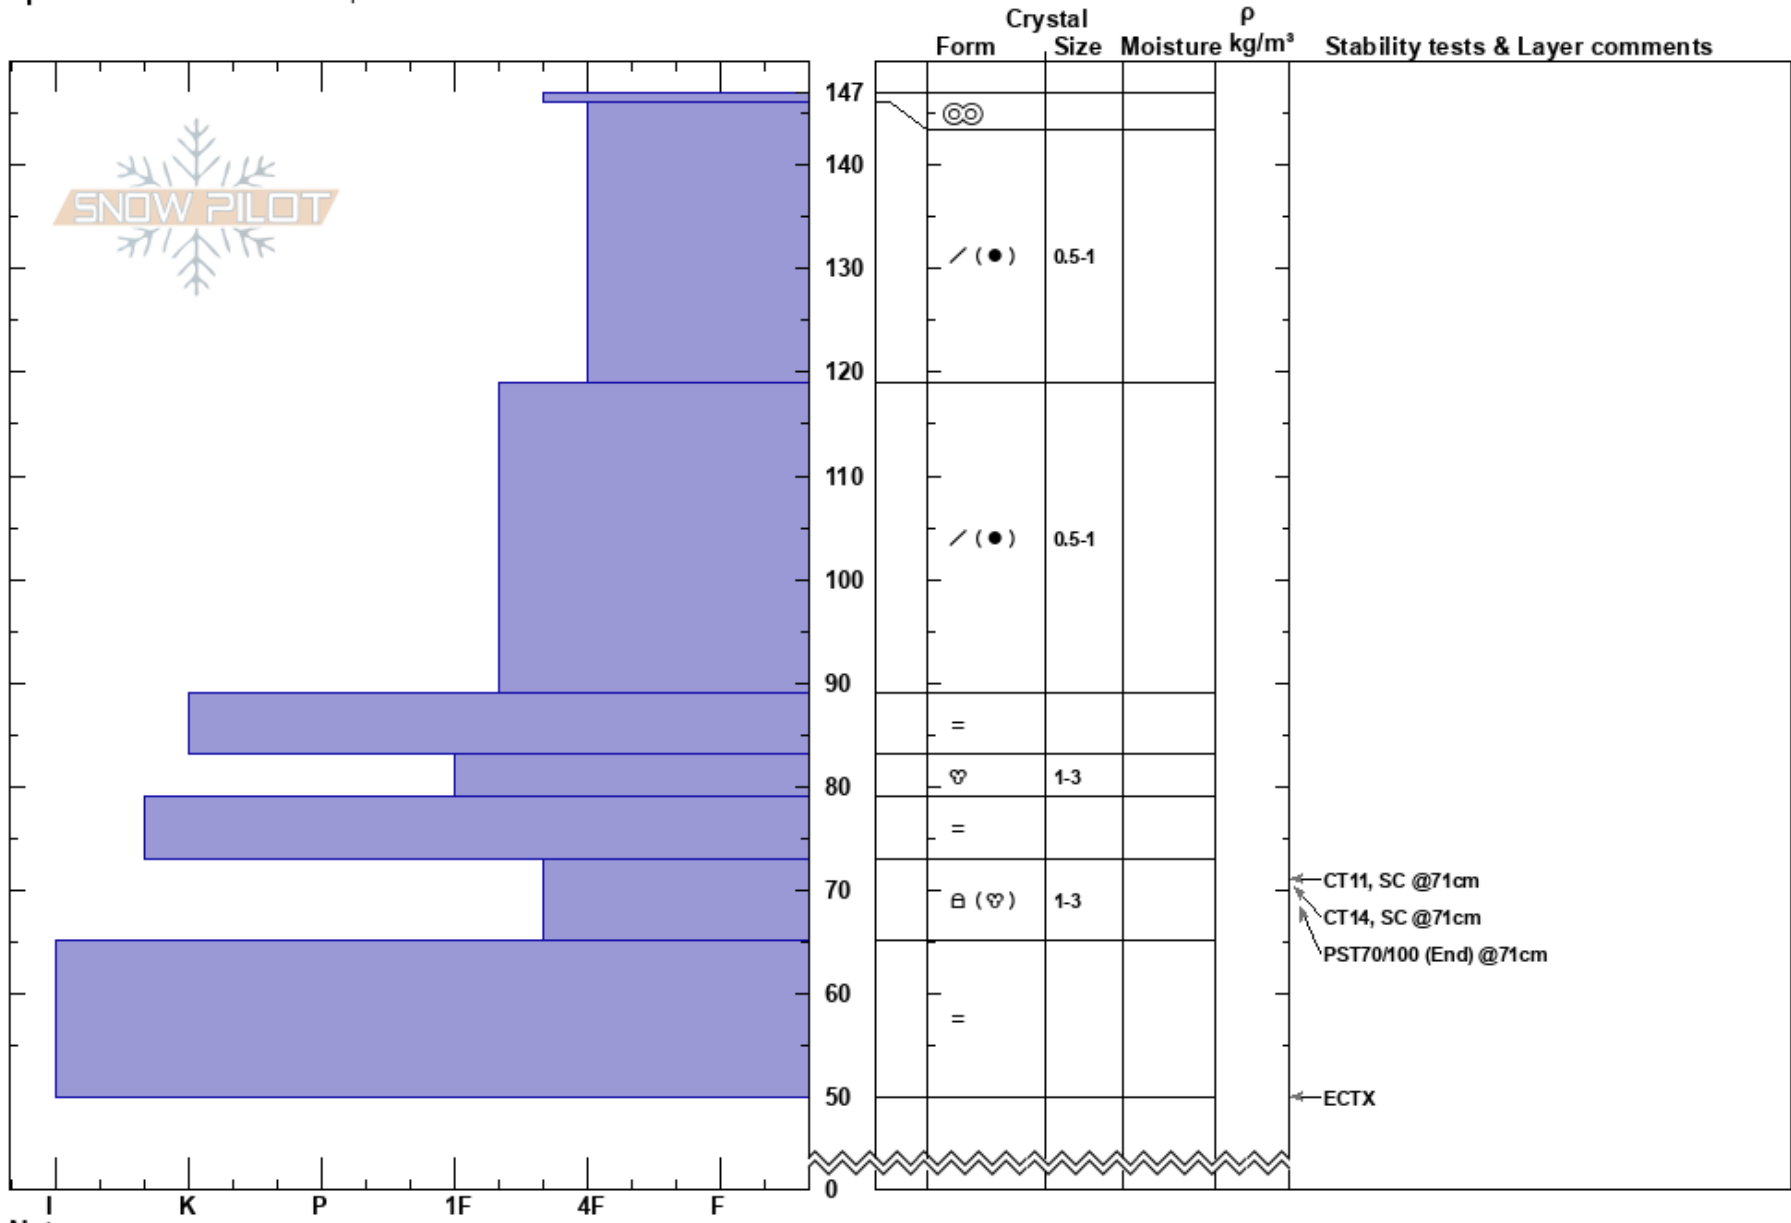

Lincoln Valley  
 Central Sierra  
 CA  
 Elevation: 7650 ft  
 Aspect: 1°  
 Specifics: We snowmobiled slope

Brandon Schwartz  
 02/02/2018 - 10:15am  
 Co-ord: 39.57323N, -120.48995W  
 Slope Angle: 33°  
 Wind Loading: no

Stability: Very Good  
 Air Temperature: HS:147  
 Sky Cover: CLR  
 Precipitation: NO  
 Wind: Calm  
 PF:25 73-65cm:Problematic layer

Notes: Pit dug in below treeline terrain.