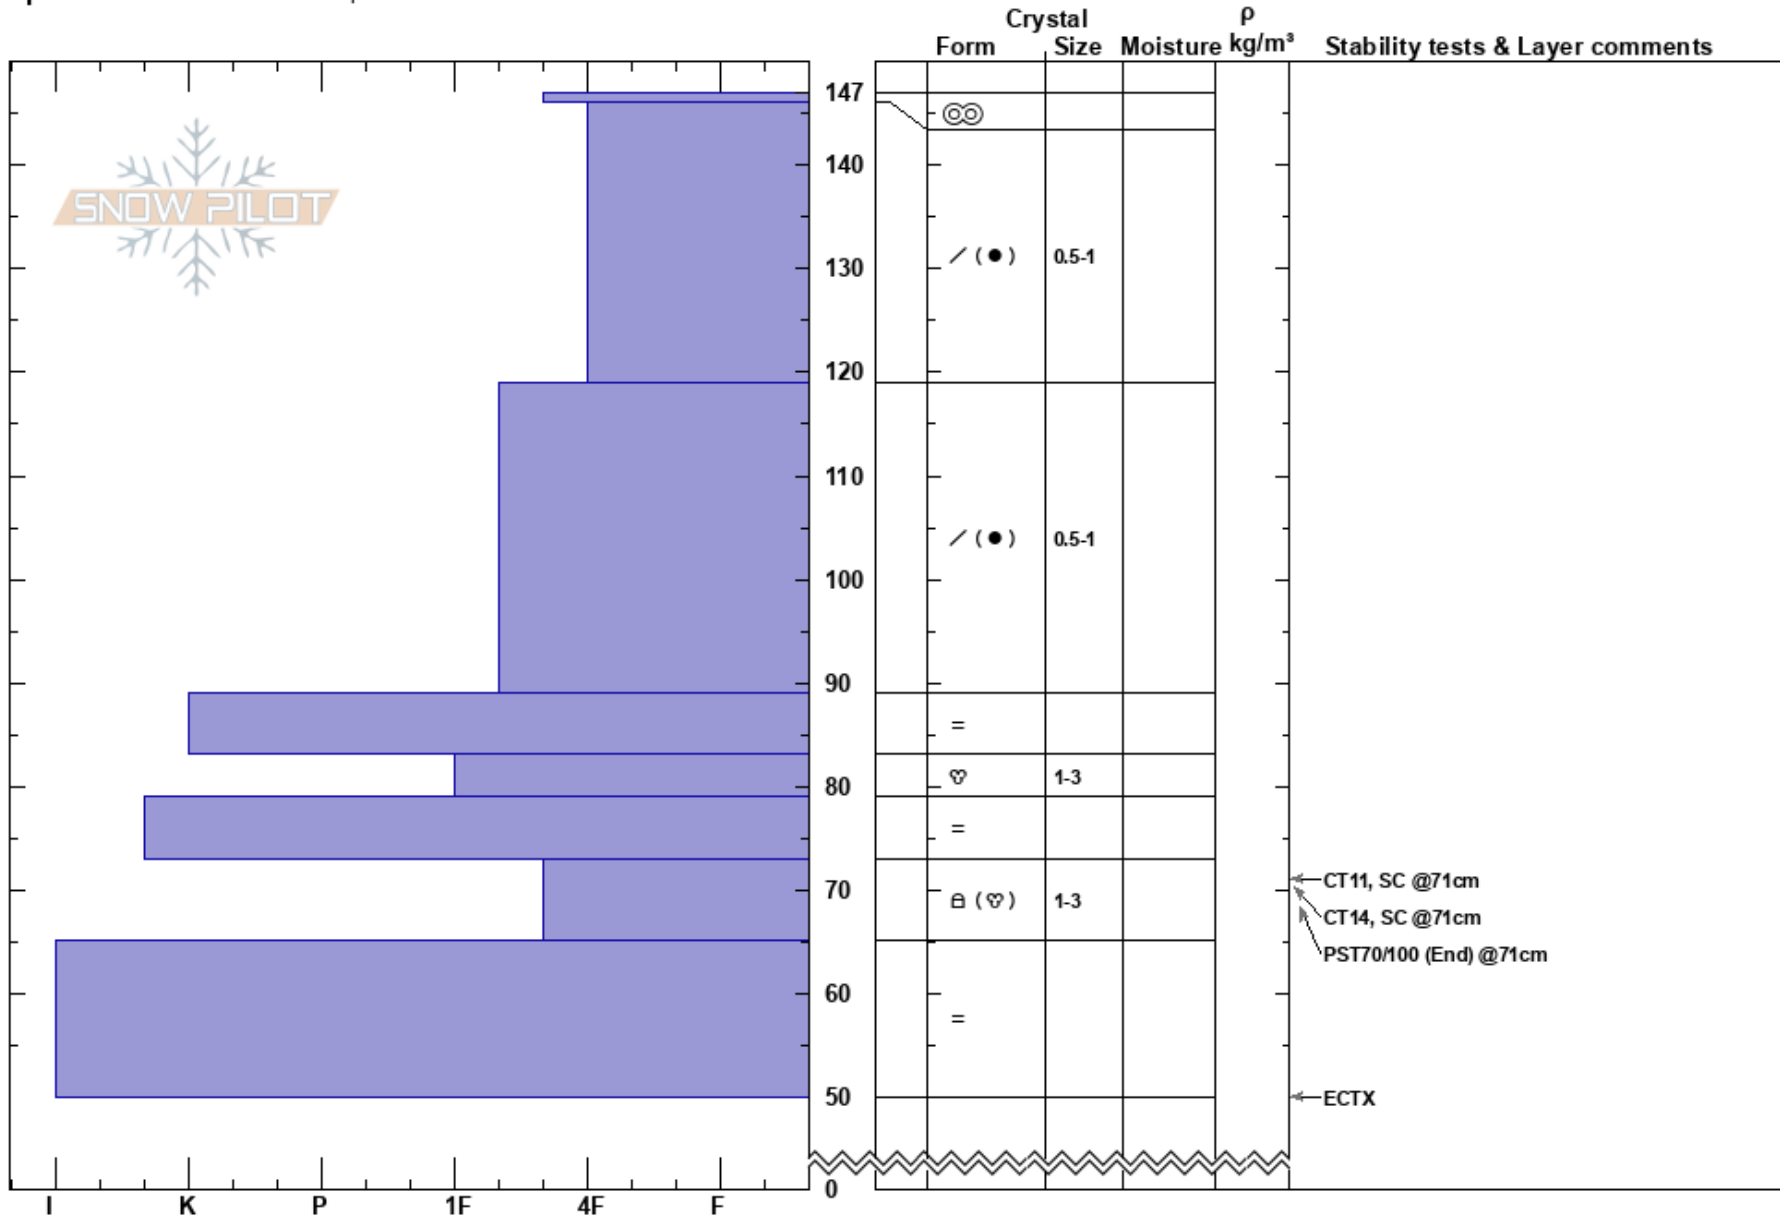

Lincoln Valley
 Central Sierra
 CA
Elevation: 7650 ft
Aspect: 1°
Specifics: We snowmobiled slope

Brandon Schwartz
 02/02/2018 - 10:15am
Co-ord: 39.57323N, -120.48995W
Slope Angle: 33°
Wind Loading: no

Stability: Very Good **HS:**147 **Layer Notes:**
Air Temperature: **PF:**25 73-65cm:Problematic layer
Sky Cover: CLR
Precipitation: NO
Wind: Calm

Notes: Pit dug in below treeline terrain.