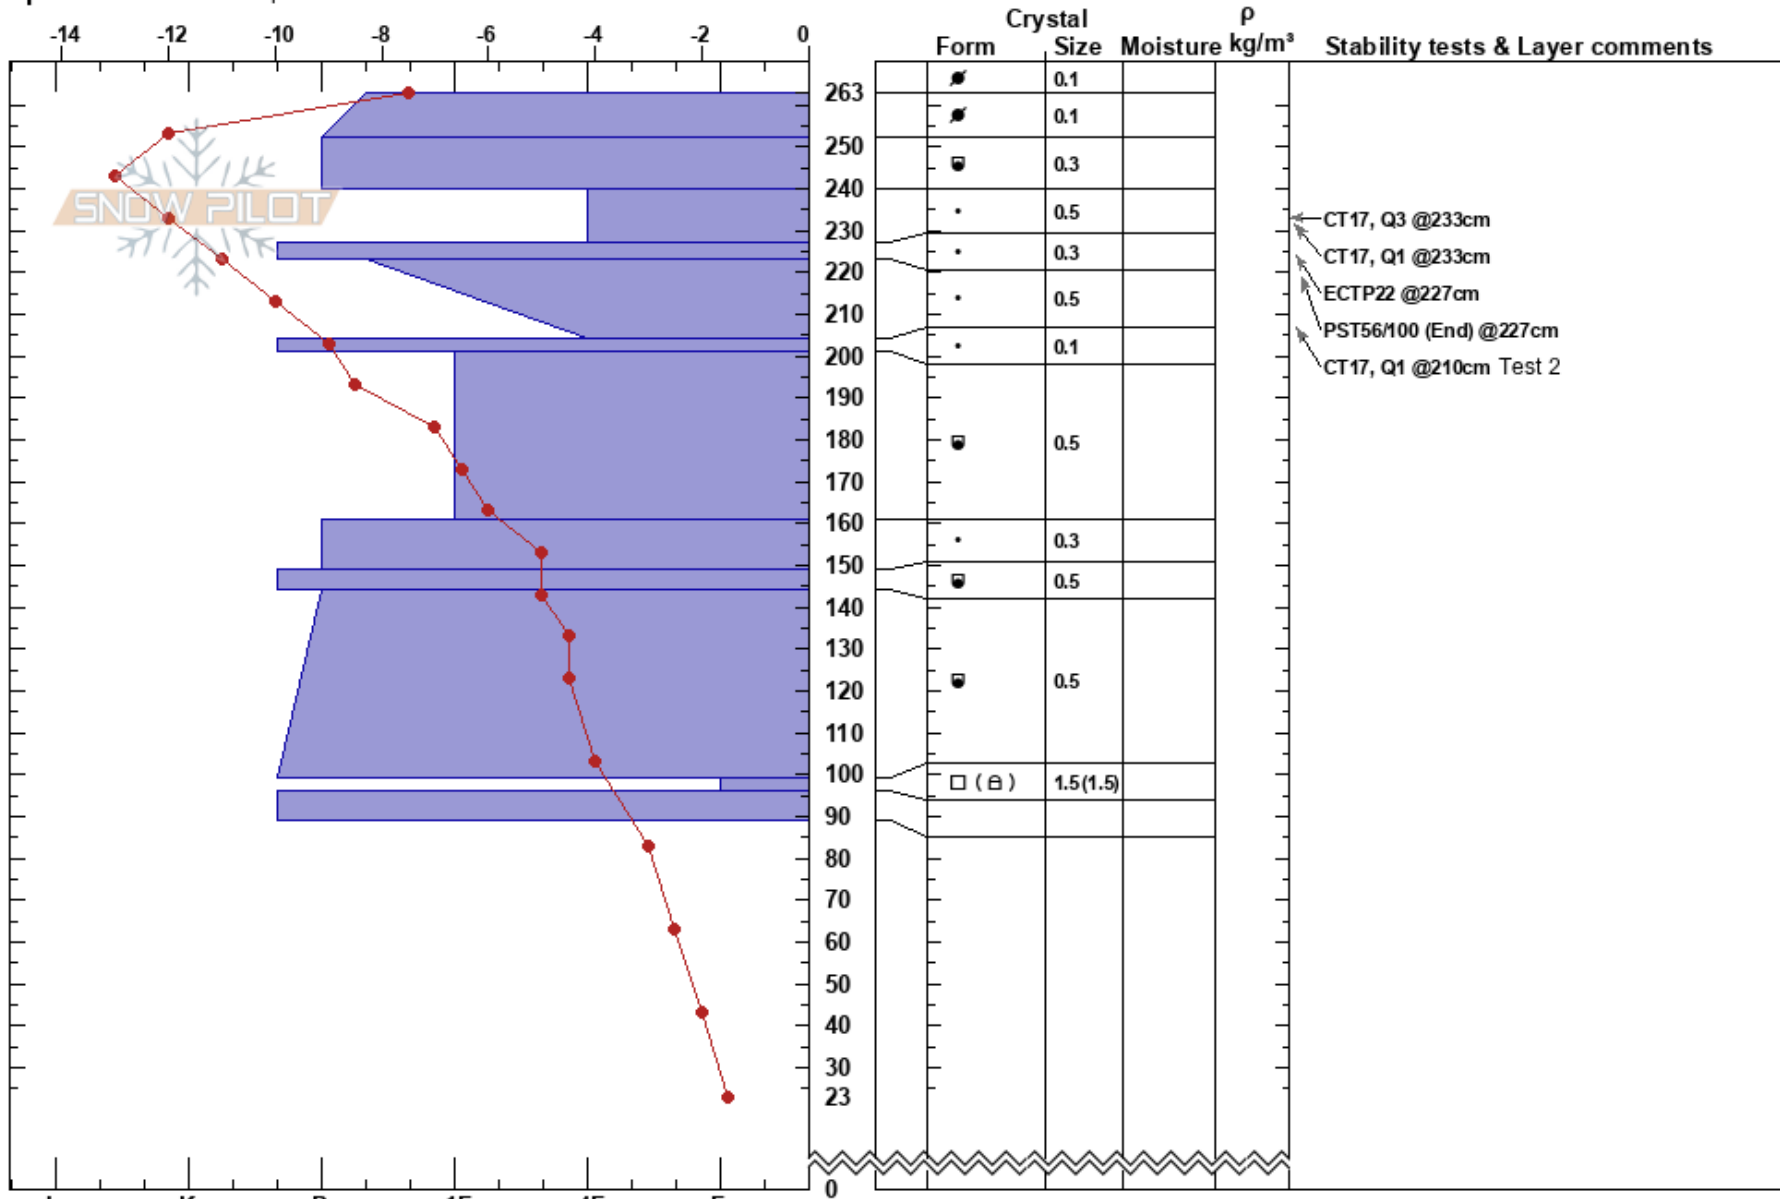

Banana Bowls NE Glades
 RMNP
 CO
 Elevation: 10520 ft
 Aspect: NE
 Specifics: We skied slope

Camilo Gomez
 03/02/2024 - 11:15am
 Co-ord: 13T 443653E 4463345N
 Slope Angle: 26°
 Wind Loading: previous

Stability: **HS:263**
 Air Temperature: 1.1°C PF:34 240-227cm:Problematic layer
 Sky Cover: FEW
 Precipitation: NO
 Wind: NE Moderate