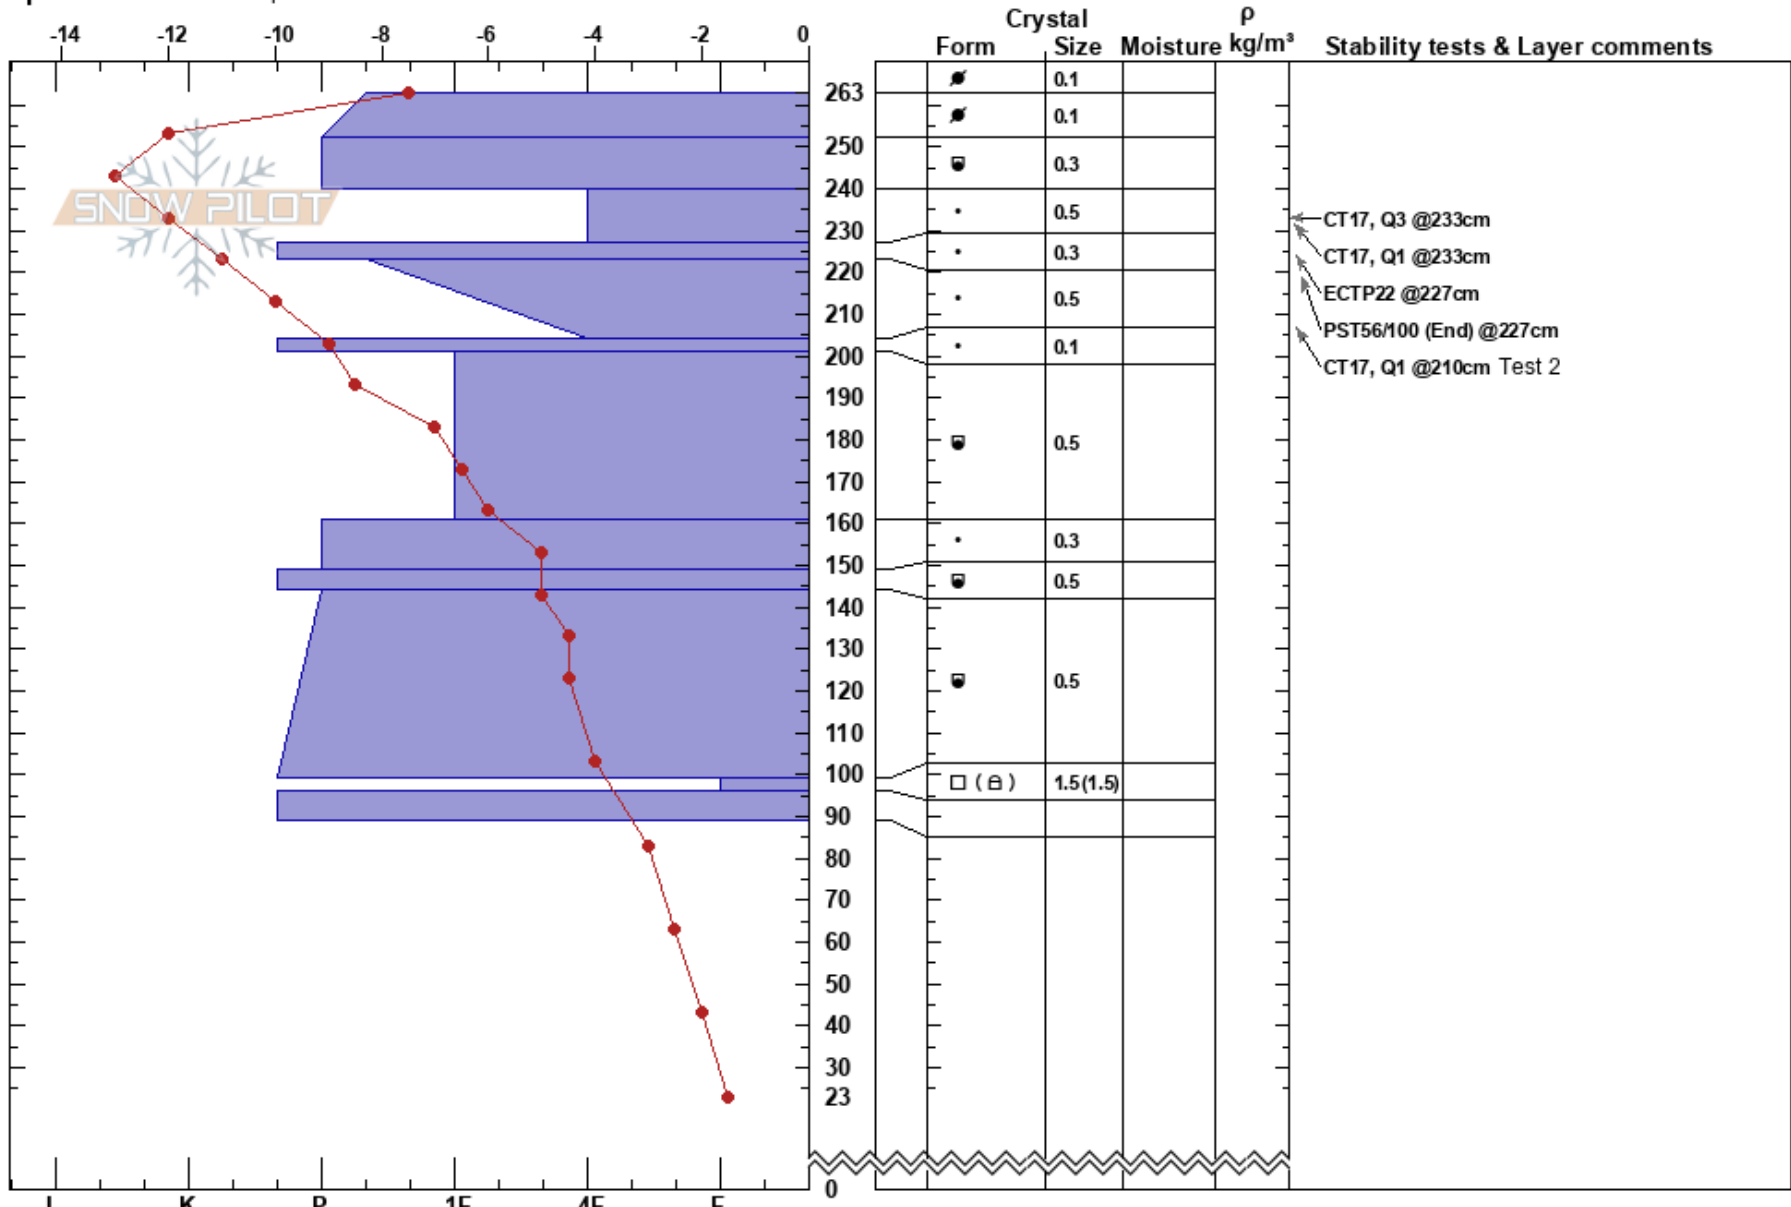

Banana Bowls NE Glades
 RMNP
 CO
 Elevation: 10520 ft
 Aspect: NE
 Specifics: We skied slope

Camilo Gomez
 03/02/2024 - 11:15am
 Co-ord: 13T 443653E 4463345N
 Slope Angle: 26°
 Wind Loading: previous

Stability: **HS:263**
 Air Temperature: 1.1°C PF:34 240-227cm:Problematic layer
 Sky Cover: FEW
 Precipitation: NO
 Wind: NE Moderate