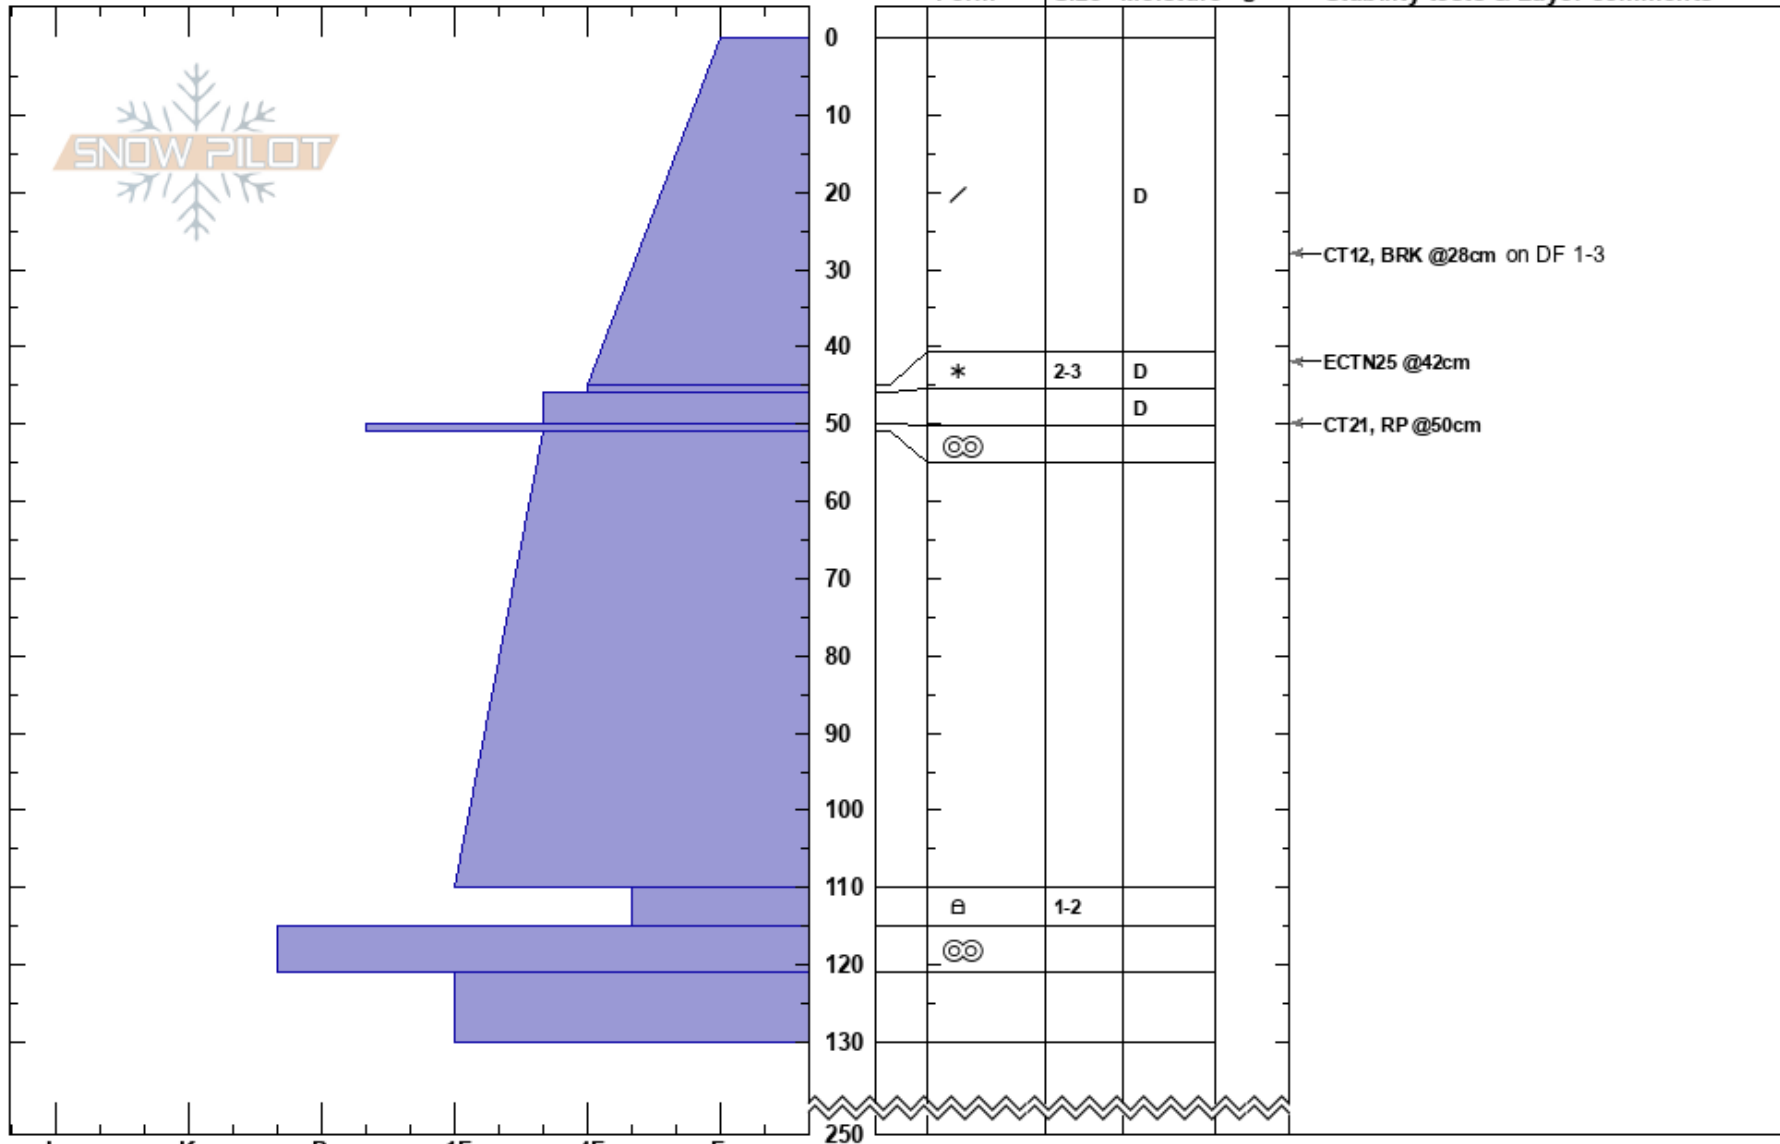

Unbelievable
 Selkirks
 BC
 Elevation: 2090 m
 Aspect: NW
 Specifics:

Ali Schroeder
 01/03/2024 - 09:00
 Co-ord:
 Slope Angle: 36°
 Wind Loading:

Stability: HS:250 Layer Notes:
 Air Temperature: -8.5°C
 Sky Cover: OVC
 Precipitation: S2
 Wind: Calm