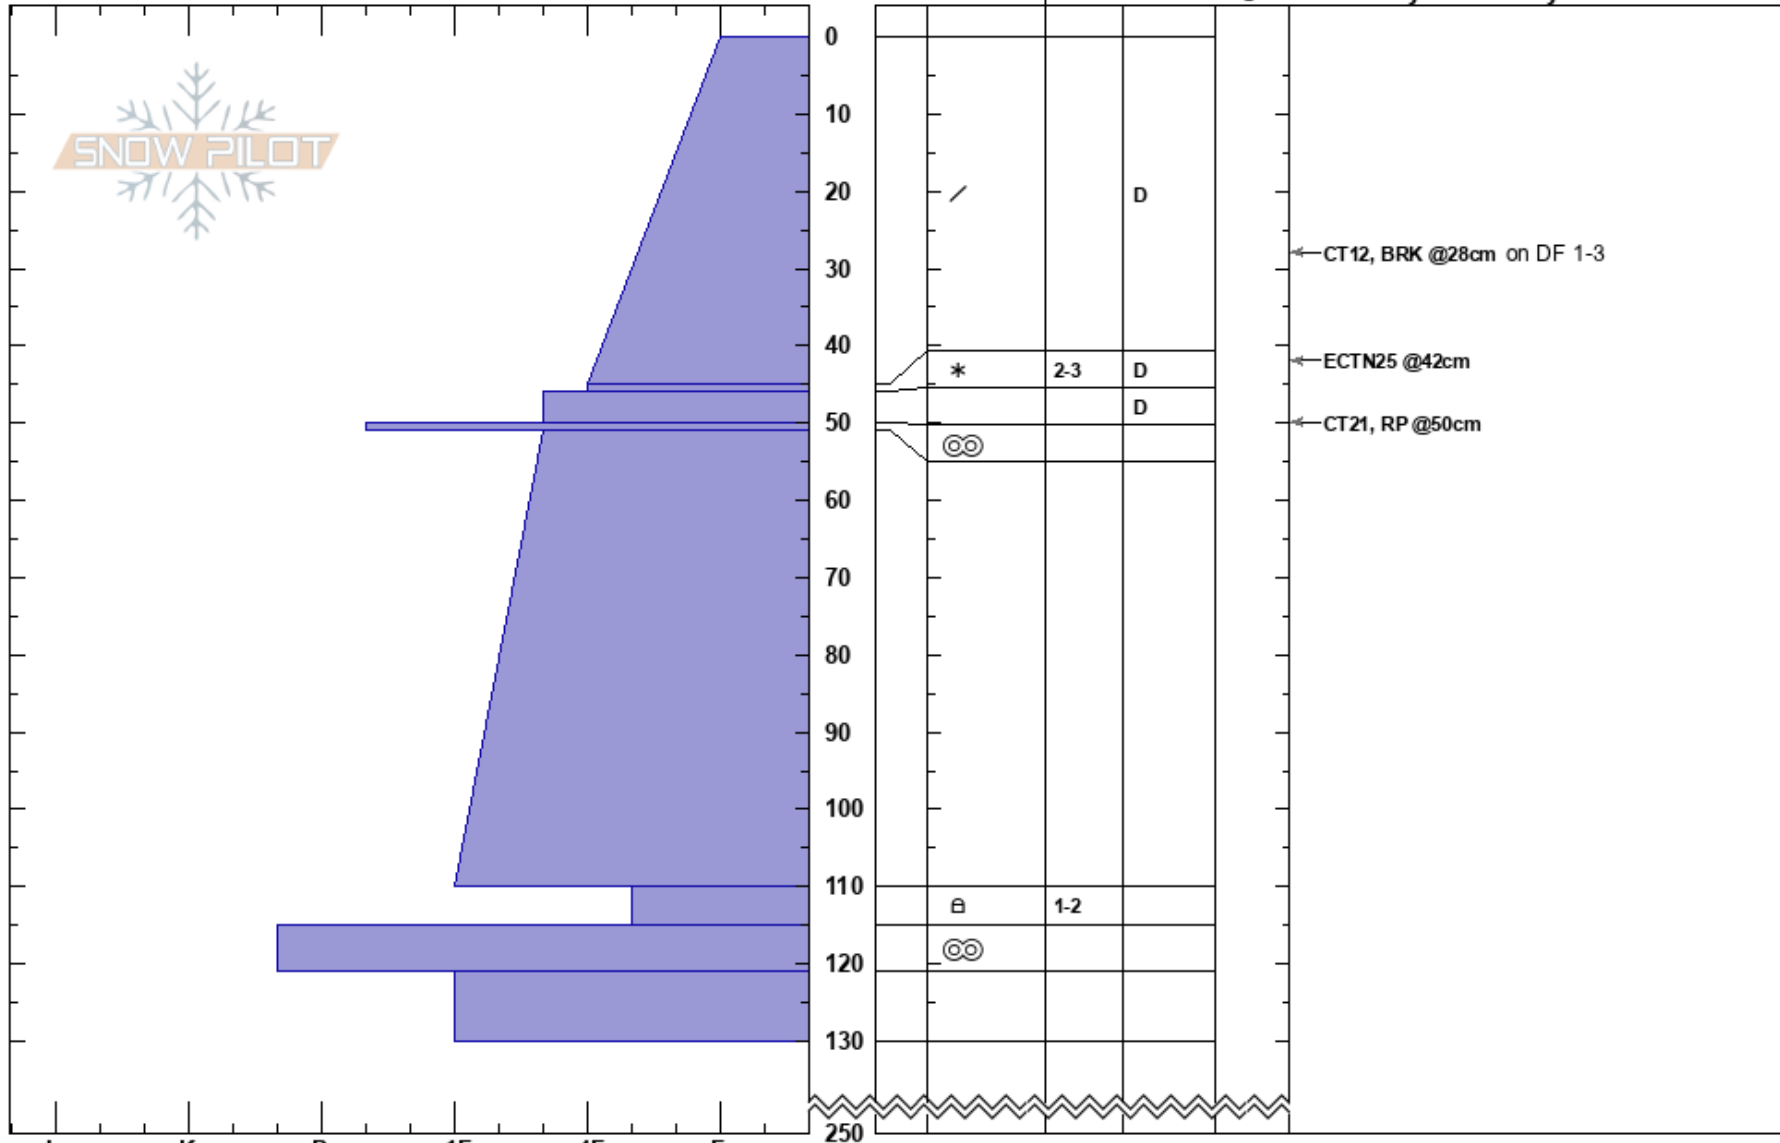

Unbelievable
 Selkirks
 BC
 Elevation: 2090 m
 Aspect: NW
 Specifics:

Ali Schroeder
 01/03/2024 - 09:00
 Co-ord:
 Slope Angle: 36°
 Wind Loading:

Stability: HS:250 Layer Notes:
 Air Temperature: -8.5°C
 Sky Cover: OVC
 Precipitation: S2
 Wind: Calm