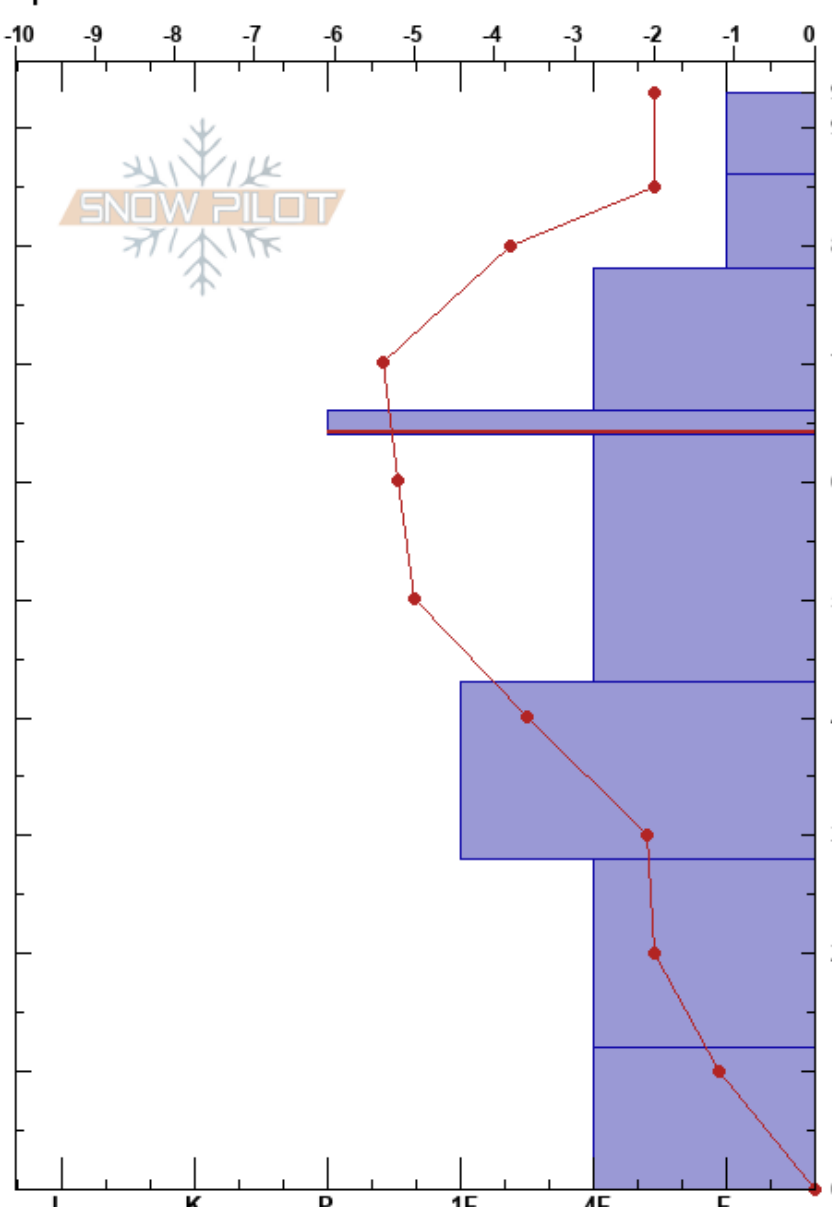

Windows Nob
 Continental Divide
 CO
 Elevation: 11740 ft
 Aspect: 85°
 Specifics:

Tyler Rumburg
 02/02/2018 - 11:40am
 Co-ord: 39.34210N, -105.55550W
 Slope Angle: 30°
 Wind Loading: previous

Stability:
 Air Temperature: 0.2°C
 Sky Cover: CLR
 Precipitation: NO
 Wind: W Light Breeze

HS:93
 PS: 50 66-64cm:Problematic layer

Depth (cm)	Crystal		ρ kg/m ³	Stability tests & Layer comments
	Form	Size		
93				
90	*	0.3		
80	⊖	1		
70	⊖	1		
66-64	⊖	1.5		CT15, Q3 @64cm CT14, Q3 @64cm ECTN13 @64cm PST40/100 (Arr) @64cm PST80/100 (End) @64cm
50	□	2		
40	□	2		
30	△	3		CT21, Q3 @28cm CT24, Q3 @28cm ECTN30 @28cm
20	△	3		
10	△	4		
0				