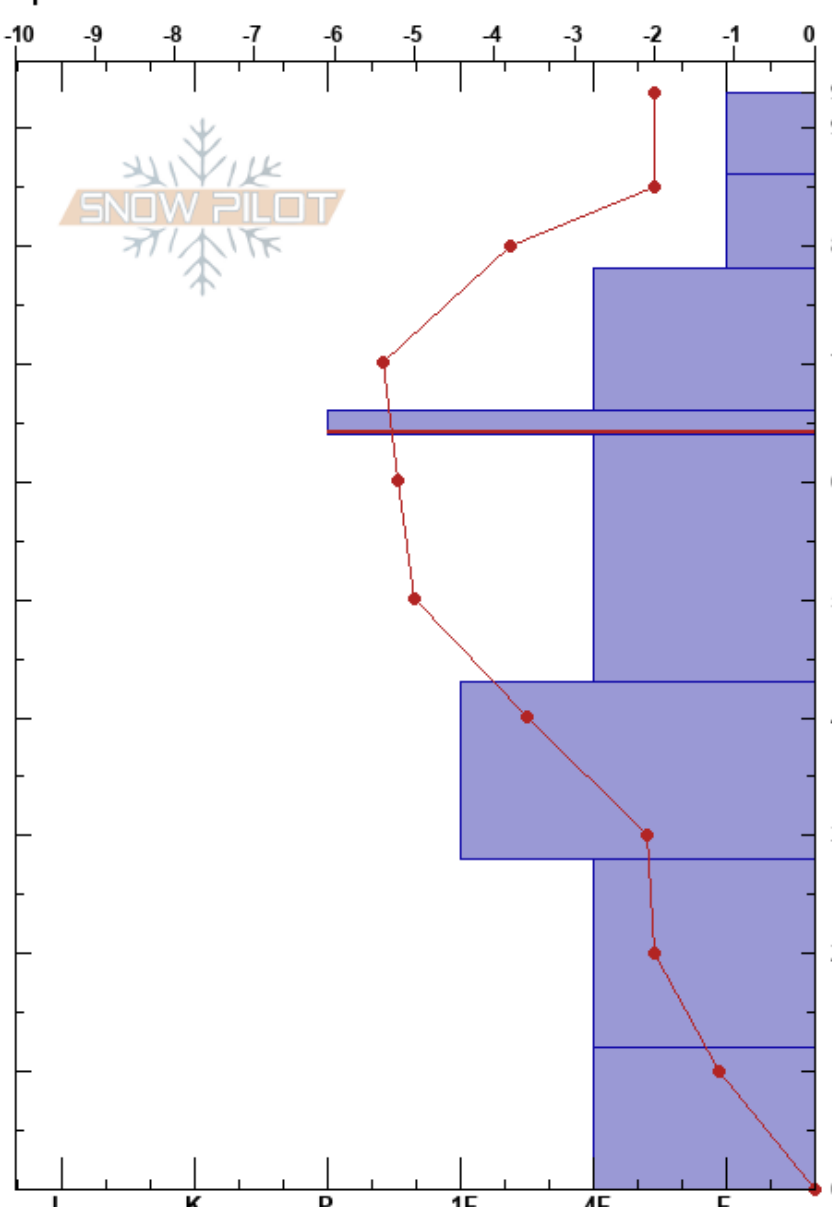

Windows Nob
 Continental Divide
 CO
 Elevation: 11740 ft
 Aspect: 85°
 Specifics:

Tyler Rumburg
 02/02/2018 - 11:40am
 Co-ord: 39.34210N, -105.55550W
 Slope Angle: 30°
 Wind Loading: previous

Stability:
 Air Temperature: 0.2°C
 Sky Cover: CLR
 Precipitation: NO
 Wind: W Light Breeze

HS:93
 PS: 50 66-64cm:Problematic layer

Elevation (cm)	Crystal		ρ kg/m ³	Stability tests & Layer comments
	Form	Size		
93				
90	*	0.3		
80	⊖	1		
70	⊖	1		
66-64	⊖	1.5		CT15, Q3 @64cm CT14, Q3 @64cm ECTN13 @64cm PST40/100 (Arr) @64cm PST80/100 (End) @64cm
50	□	2		
40	□	2		
30	△	3		CT21, Q3 @28cm CT24, Q3 @28cm ECTN30 @28cm
20	△	3		
10	△	4		
0				