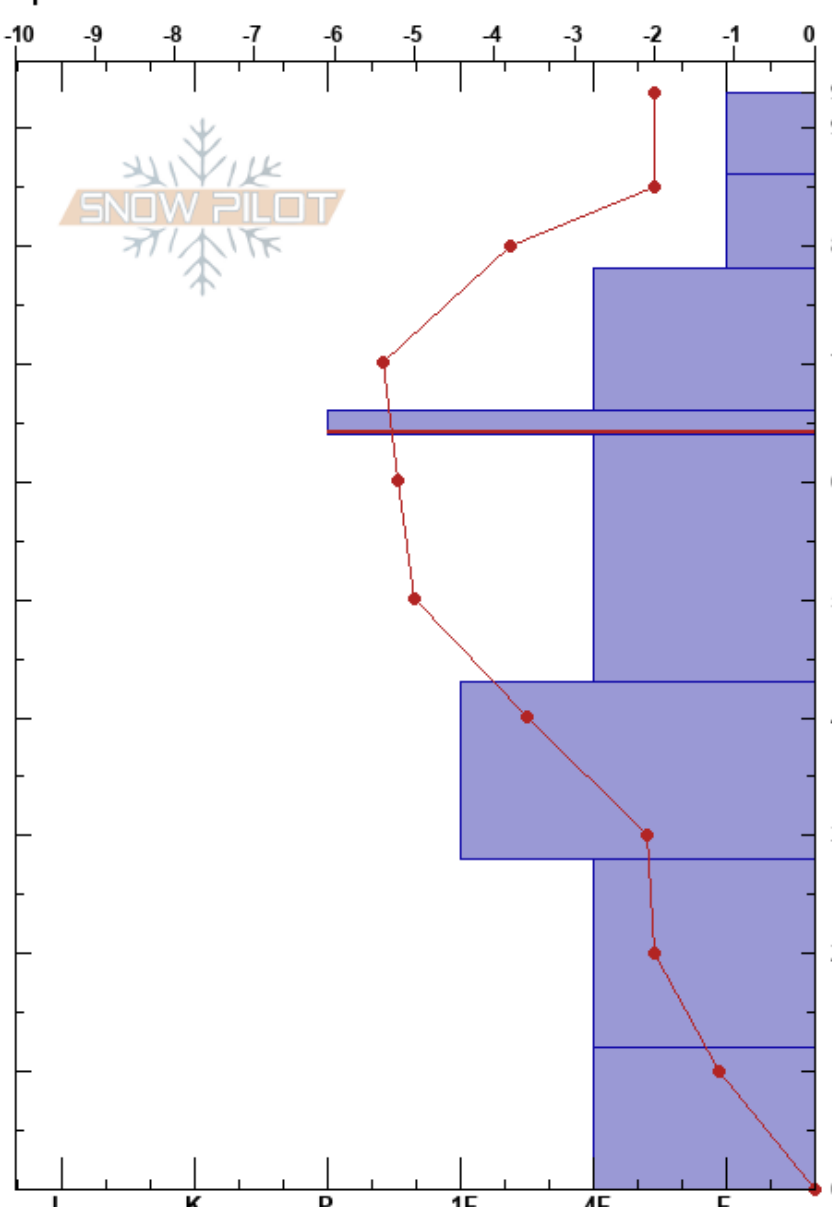

Windows Nob
 Continental Divide
 CO
 Elevation: 11740 ft
 Aspect: 85°
 Specifics:

Tyler Rumburg
 02/02/2018 - 11:40am
 Co-ord: 39.34210N, -105.55550W
 Slope Angle: 30°
 Wind Loading: previous

Stability:
 Air Temperature: 0.2°C
 Sky Cover: CLR
 Precipitation: NO
 Wind: W Light Breeze

HS:93
 PS: 50
 66-64cm: Problematic layer

Form	Crystal Size	Moisture	ρ kg/m ³	Stability tests & Layer comments
*	0.3			
⊖	1			
⊖	1			
⊖	1.5			CT15, Q3 @64cm CT14, Q3 @64cm ECTN13 @64cm PST40/100 (Arr) @64cm PST80/100 (End) @64cm
□	2			
□	2			
△	3			CT21, Q3 @28cm CT24, Q3 @28cm ECTN30 @28cm
△	4			