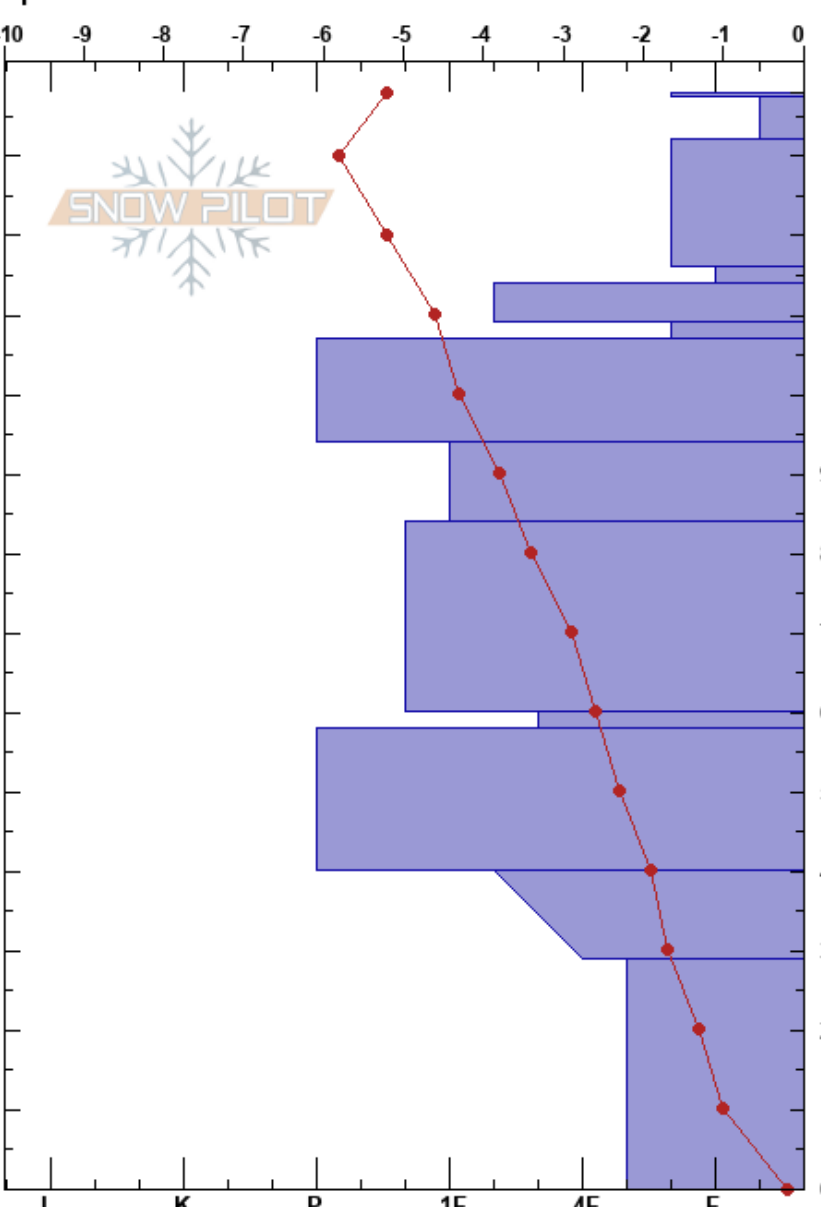

Lower Talking Mountain
 La Sal Mountains
 UT
 Elevation: 10750 ft
 Aspect: 6°
 Specifics:

Dave Garcia
 03/02/2024 - 12:00pm
 Co-ord: 38.44731N, -109.24912W
 Slope Angle: 22°
 Wind Loading: yes

Stability: Good
 Air Temperature: -4°C
 Sky Cover: FEW
 Precipitation: NO
 Wind: E Strong

HS:138
 Layer Notes:
 29-0cm: Problematic layer

Elevation (ft)	Crystal		Moisture	ρ kg/m ³	Stability tests & Layer comments
	Form	Size			
138	•				
130	/				
120	⊘ (✓)				
110	⊘	0.3			
100	•				
90	•				
80	•				
70	•				
60	⊘	0.5			
50	•				
40	⊘	1.5			
30	•				
20	•				
10	•				
0	•				