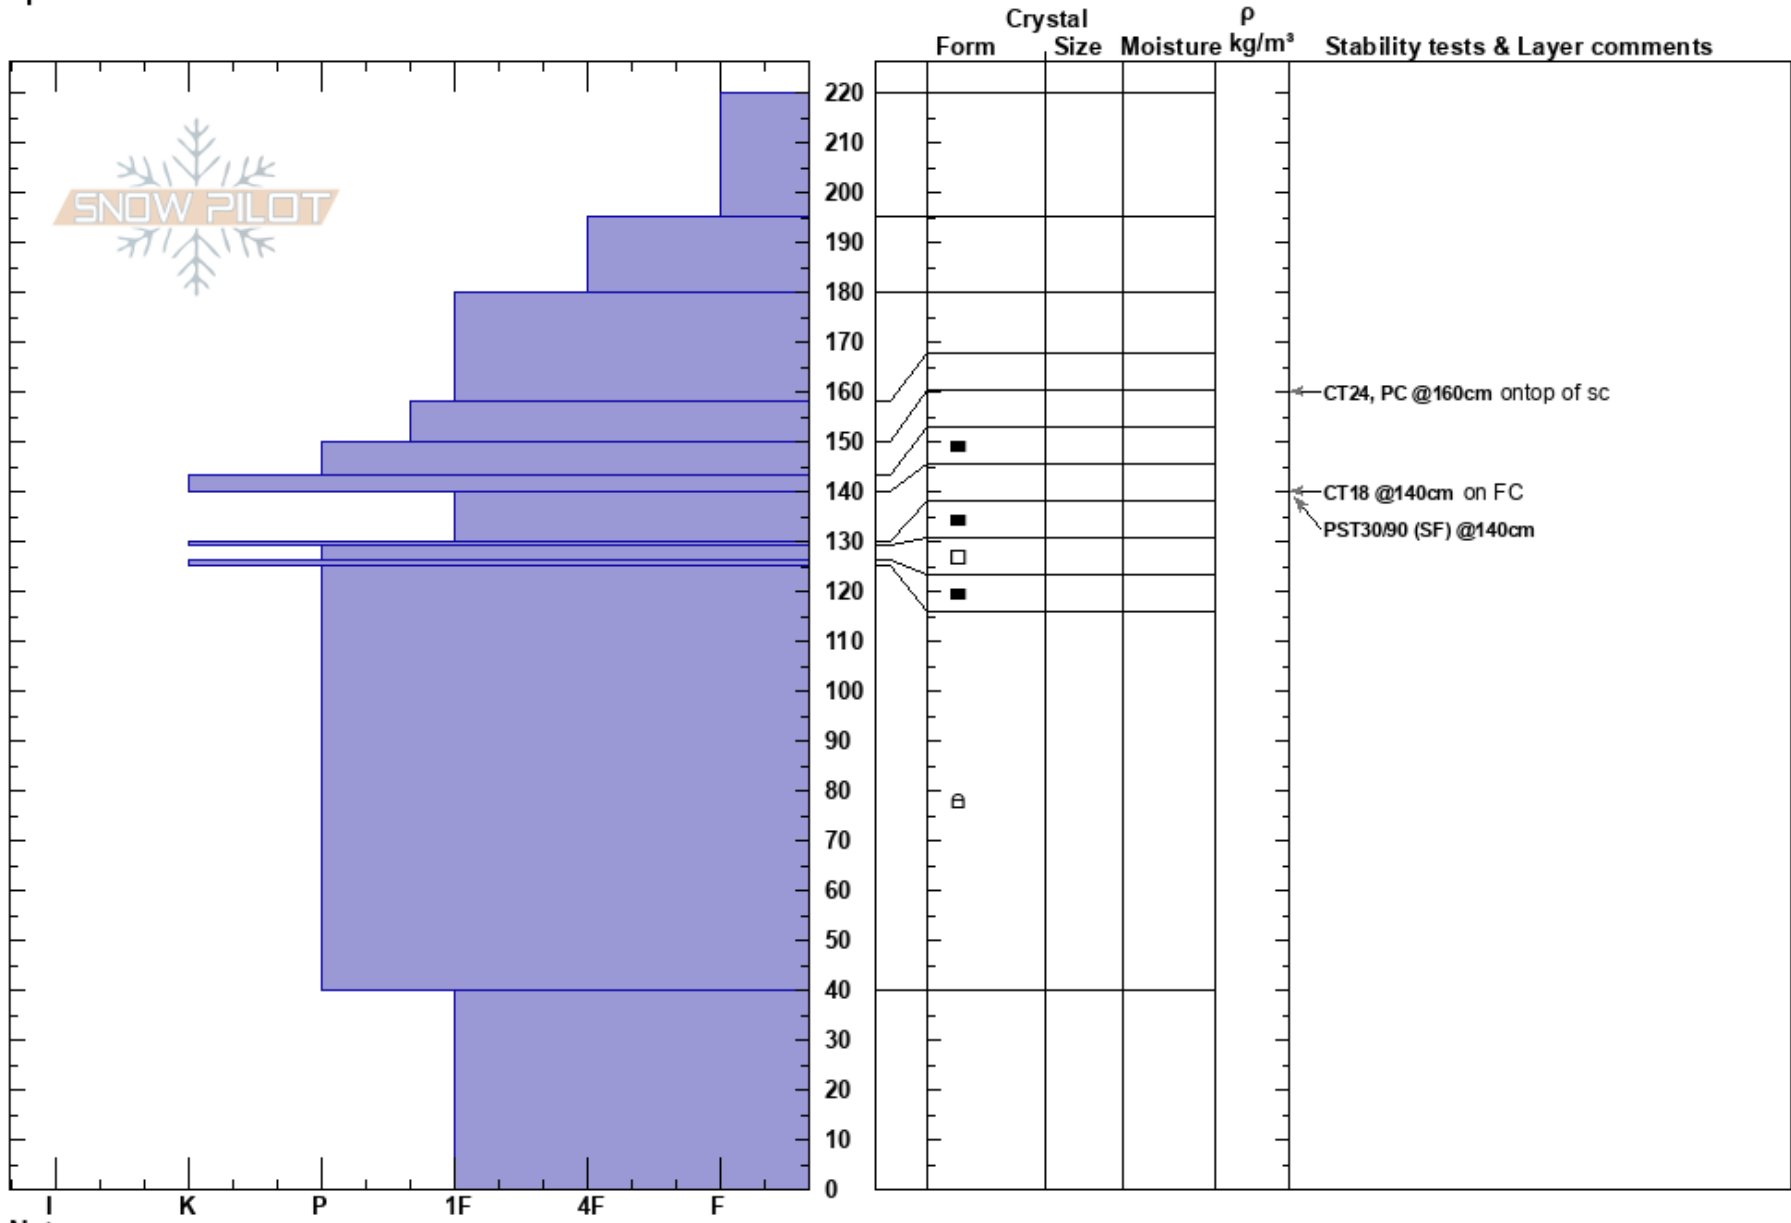

20240302 Sour Toe 1980 Charles Gerrard  
 Rockies 02/03/2024 - 11:30  
 BC Co-ord:  
 Elevation: 1980 m Slope Angle: 30°  
 Aspect: SW Wind Loading:  
 Specifics:

Stability: HS:220  
 Air Temperature: -10°C PF:50  
 Sky Cover: BKN PS:30  
 Precipitation: NO  
 Wind: Calm

Layer Notes:

Notes: