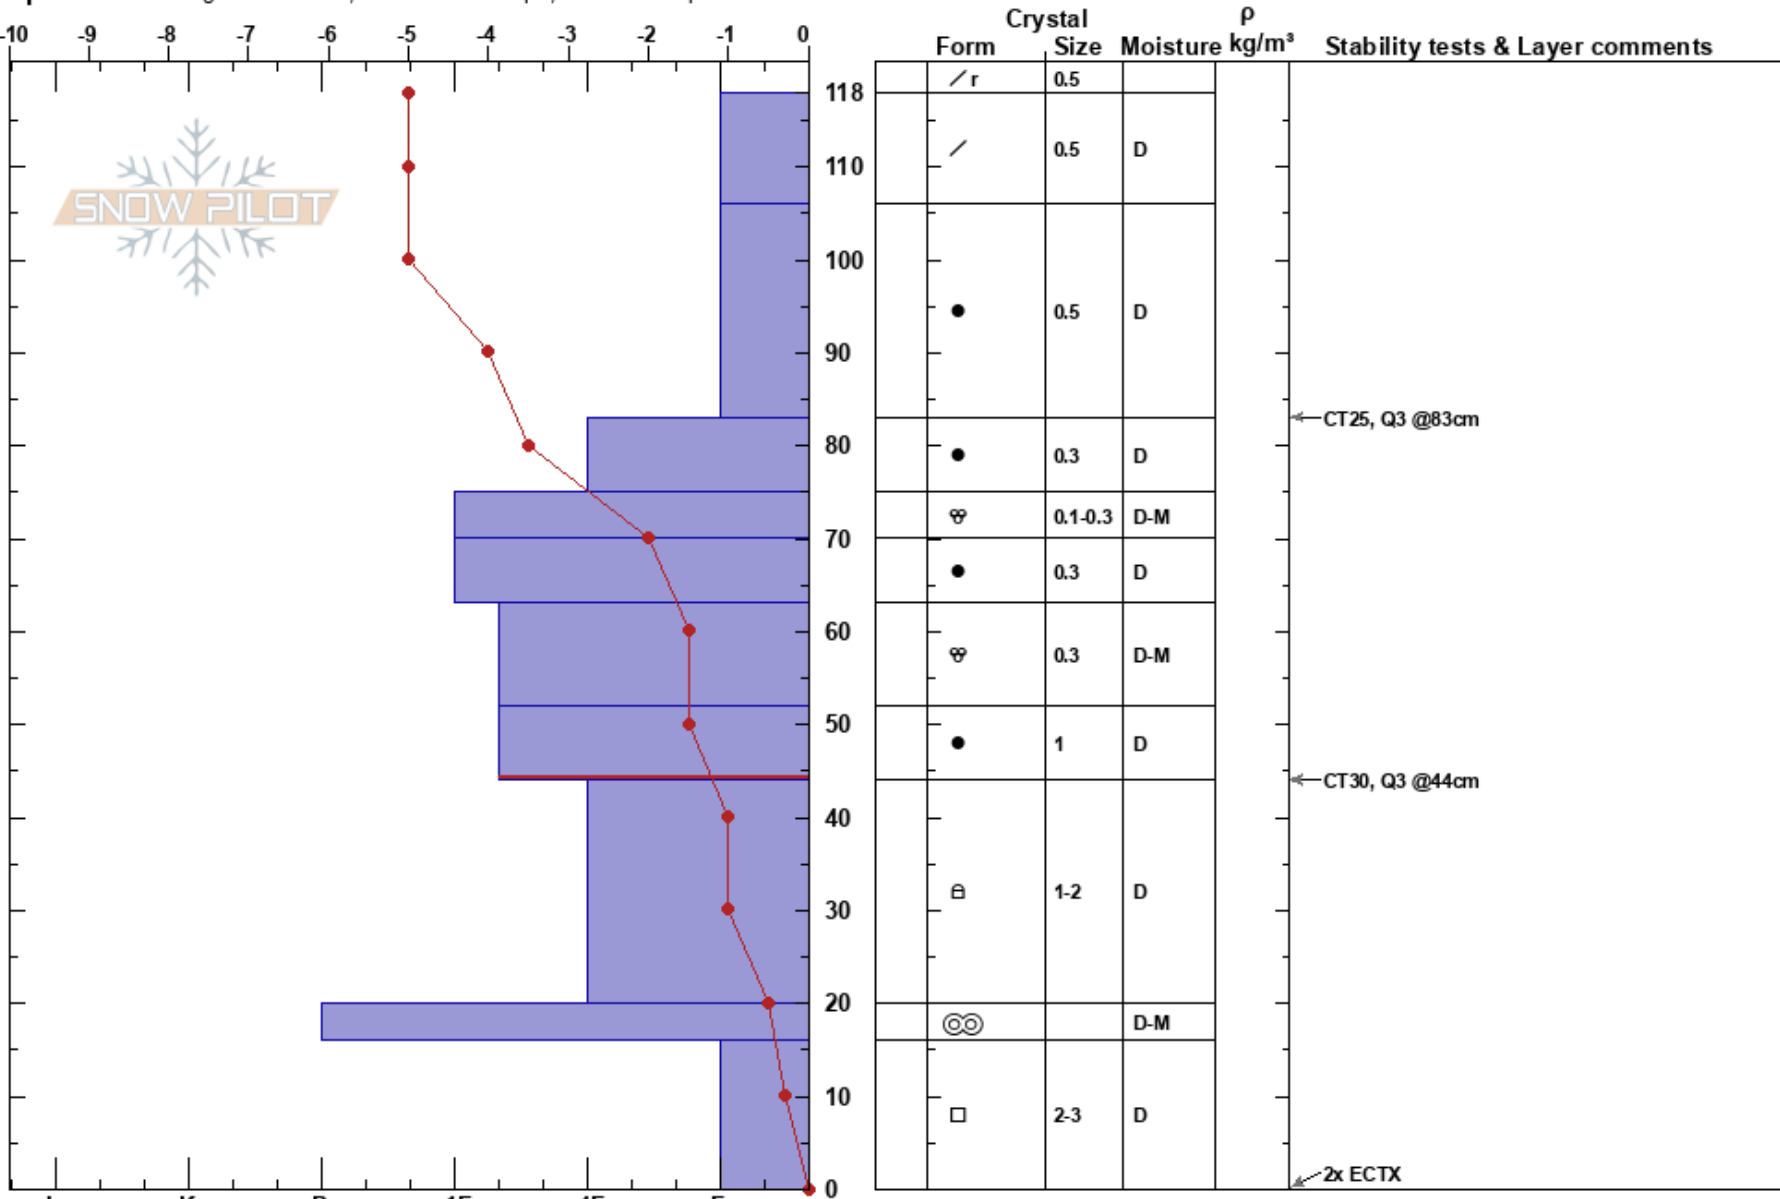

YC North Study Plot
 Madison Range-N
 MT
 Elevation: 8290 ft
 Aspect: 358°

Lindsay Wichman
 02/29/2024 - 10:15am
 Co-ord: 45.24785N, -111.45600W
 Slope Angle: 30°
 Wind Loading: no

Stability: Good
 Air Temperature: -1°C
 Sky Cover: BKN
 Precipitation: NO
 Wind: SW Light Breeze

HS:118
 PF:30 52-44cm:Problematic layer
 PS: 15

Specifics: Pit dug in a Ski Area; Ski tracks on slope; We skied slope

Notes: Pit dug by Lindsay Wichman and Blue Eisele in closed ski area terrain. Grom Score 8