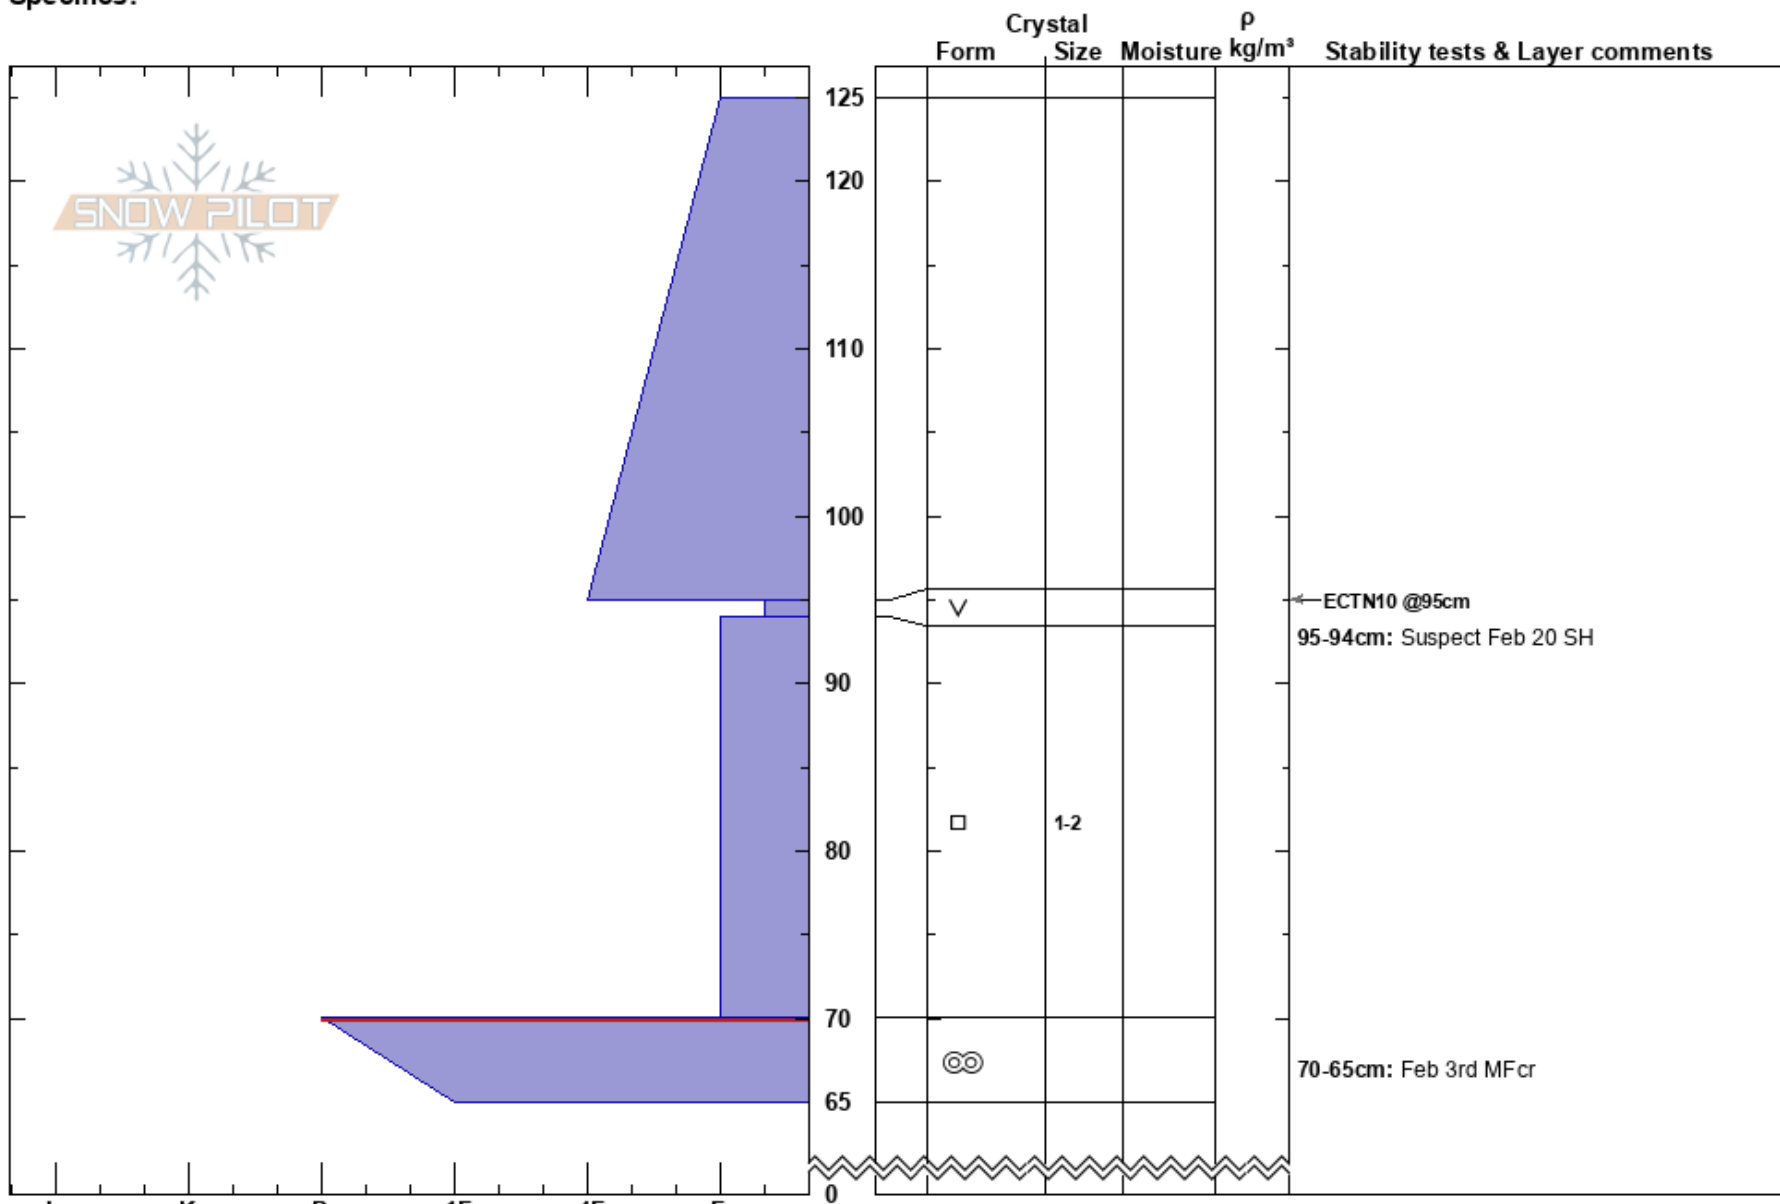

Wild Thing Heli Pad  
 Purcell  
 BC  
 Elevation: 2075 m  
 Aspect: N  
 Specifics:

Panorama Avalanche Office  
 02/03/2024 - 09:30  
 Co-ord: 50.43806N, -116.18075W  
 Slope Angle: 30°  
 Wind Loading: no

Stability:  
 Air Temperature:  
 Sky Cover: OVC  
 Precipitation: S1  
 Wind: Calm

HS:125  
 Layer Notes:  
 95-94cm: Suspect Feb 20 SH  
 70-65cm: Feb 3rd MFcr  
 70-65cm: Problematic layer

Notes: TP investigating PSL BTL. Large opening in trees, sheltered from wind. Adjacent to NR from 1kg shot. AG, SJ