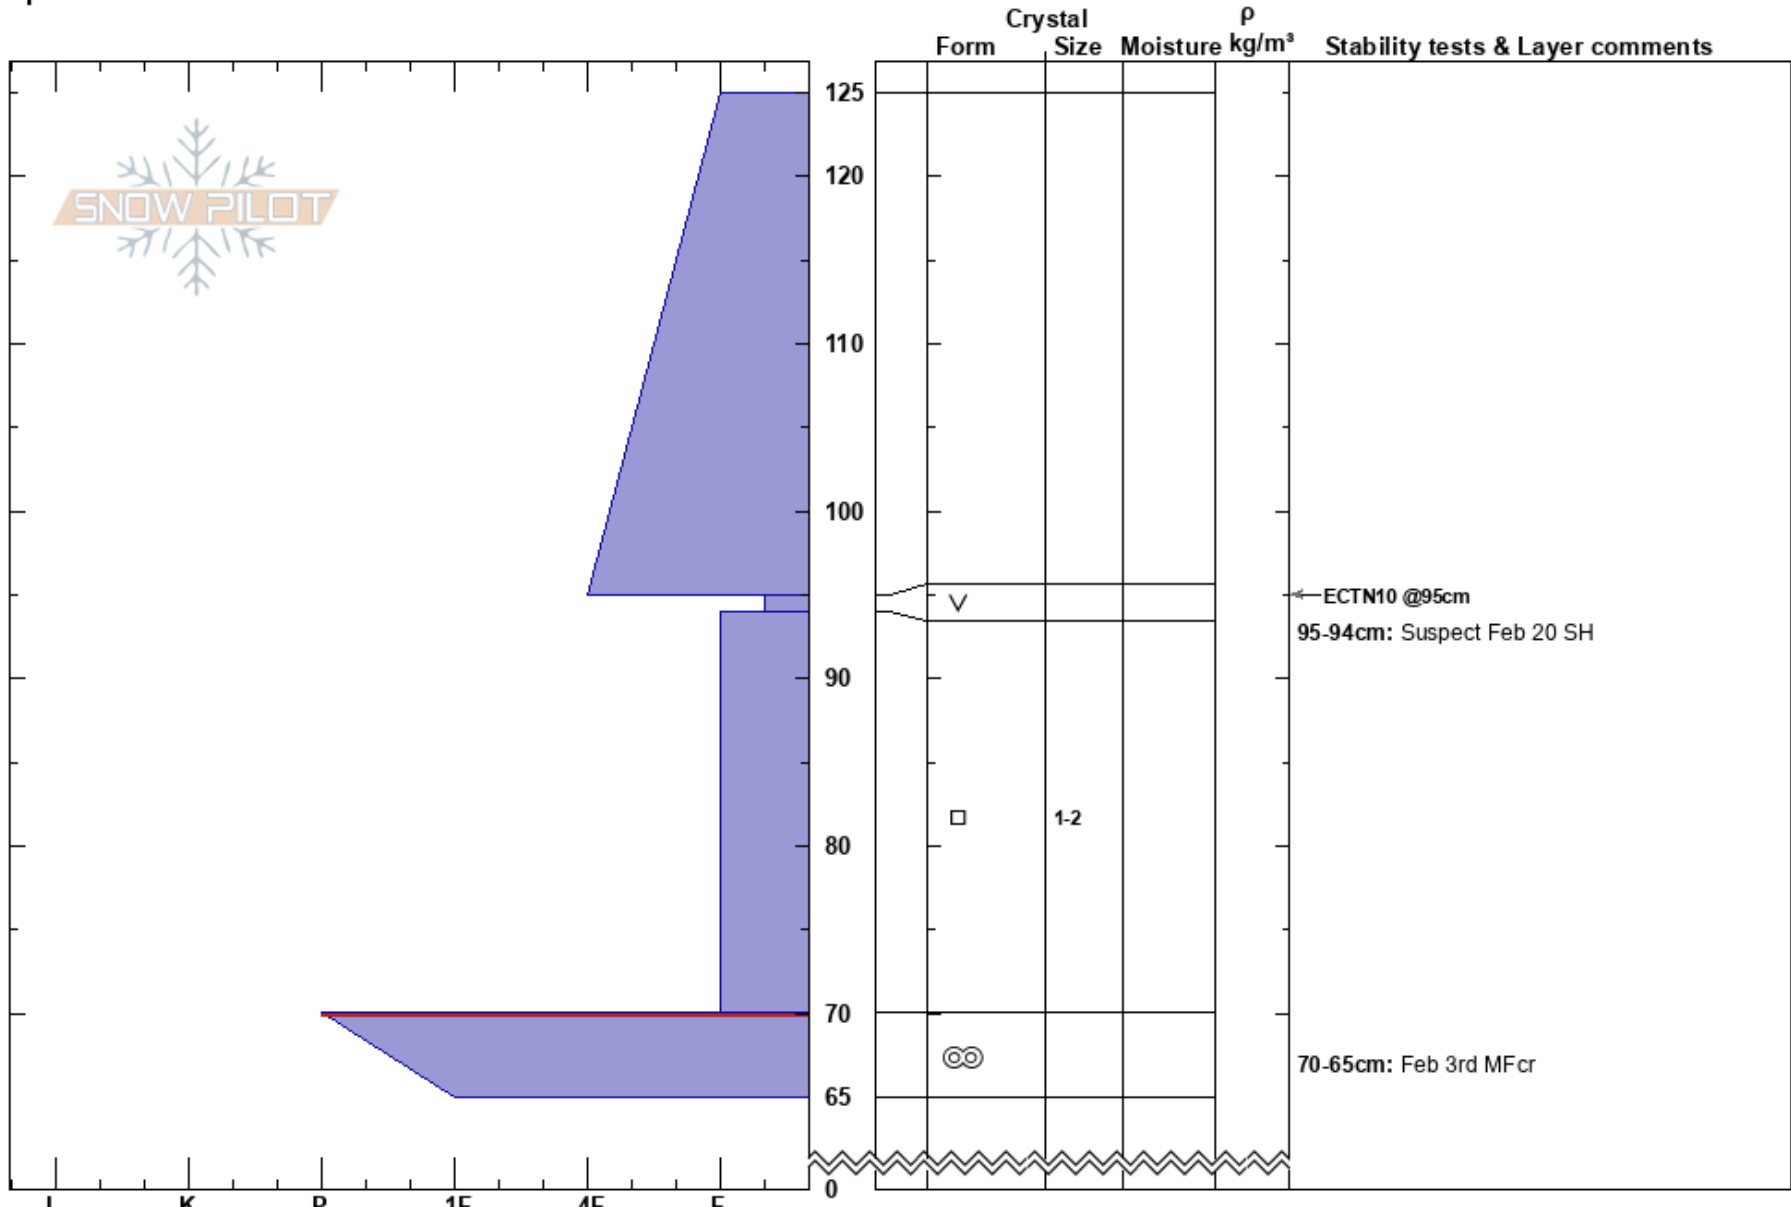

Wild Thing Heli Pad
Purcell
BC
Elevation: 2075 m
Aspect: N
Specifics:

Panorama Avalanche Office
02/03/2024 - 09:30
Co-ord: 50.43806N, -116.18075W
Slope Angle: 30°
Wind Loading: no

Stability:
Air Temperature:
Sky Cover: OVC
Precipitation: S1
Wind: Calm

HS:125
Layer Notes:
95-94cm: Suspect Feb 20 SH
70-65cm: Feb 3rd MFcr
70-65cm: Problematic layer

Notes: TP investigating PSL BTL. Large opening in trees, sheltered from wind. Adjacent to NR from 1kg shot. AG, SJ