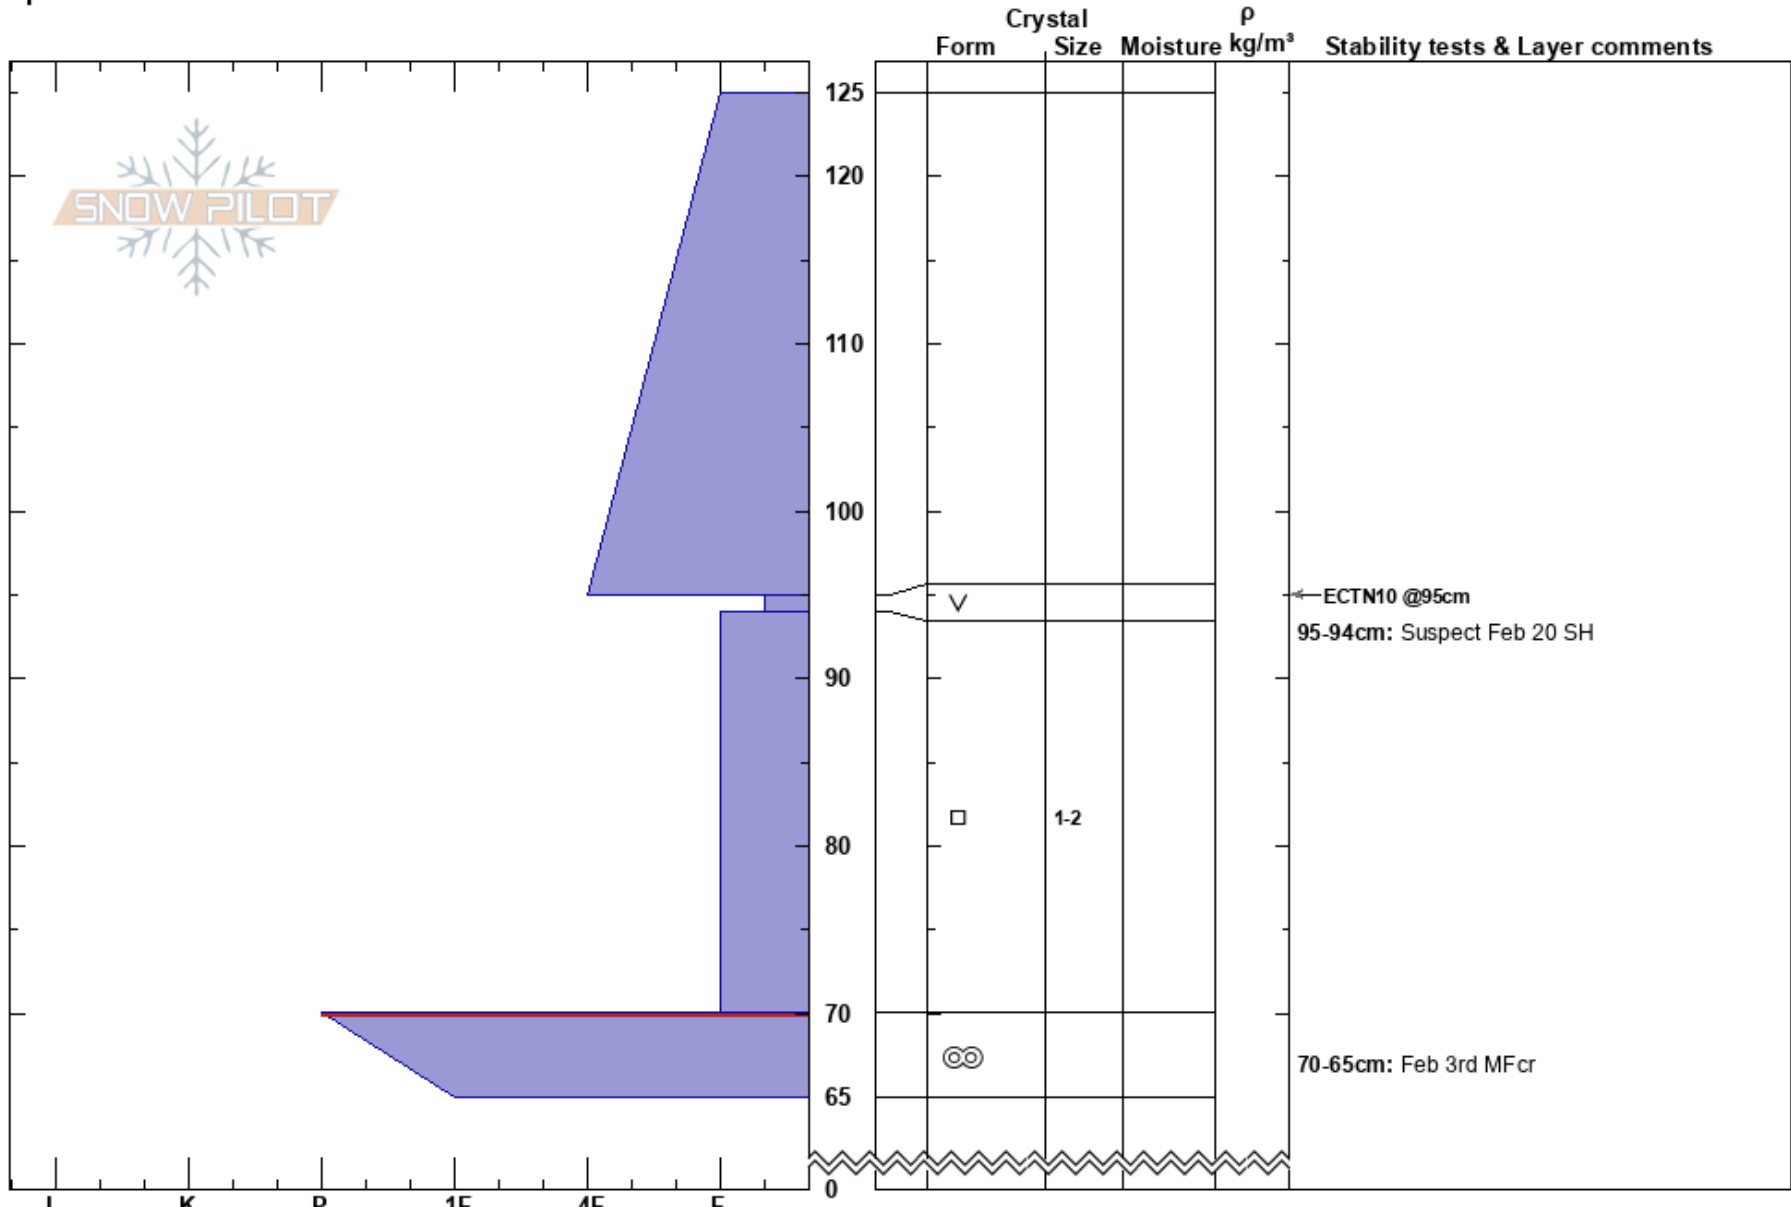

Wild Thing Heli Pad
 Purcell
 BC
 Elevation: 2075 m
 Aspect: N
 Specifics:

Panorama Avalanche Office
 02/03/2024 - 09:30
 Co-ord: 50.43806N, -116.18075W
 Slope Angle: 30°
 Wind Loading: no

Stability:
 Air Temperature:
 Sky Cover: OVC
 Precipitation: S1
 Wind: Calm

HS:125
 Layer Notes:
 95-94cm: Suspect Feb 20 SH
 70-65cm: Feb 3rd MFcr
 70-65cm: Problematic layer

Notes: TP investigating PSL BTL. Large opening in trees, sheltered from wind. Adjacent to NR from 1kg shot. AG, SJ