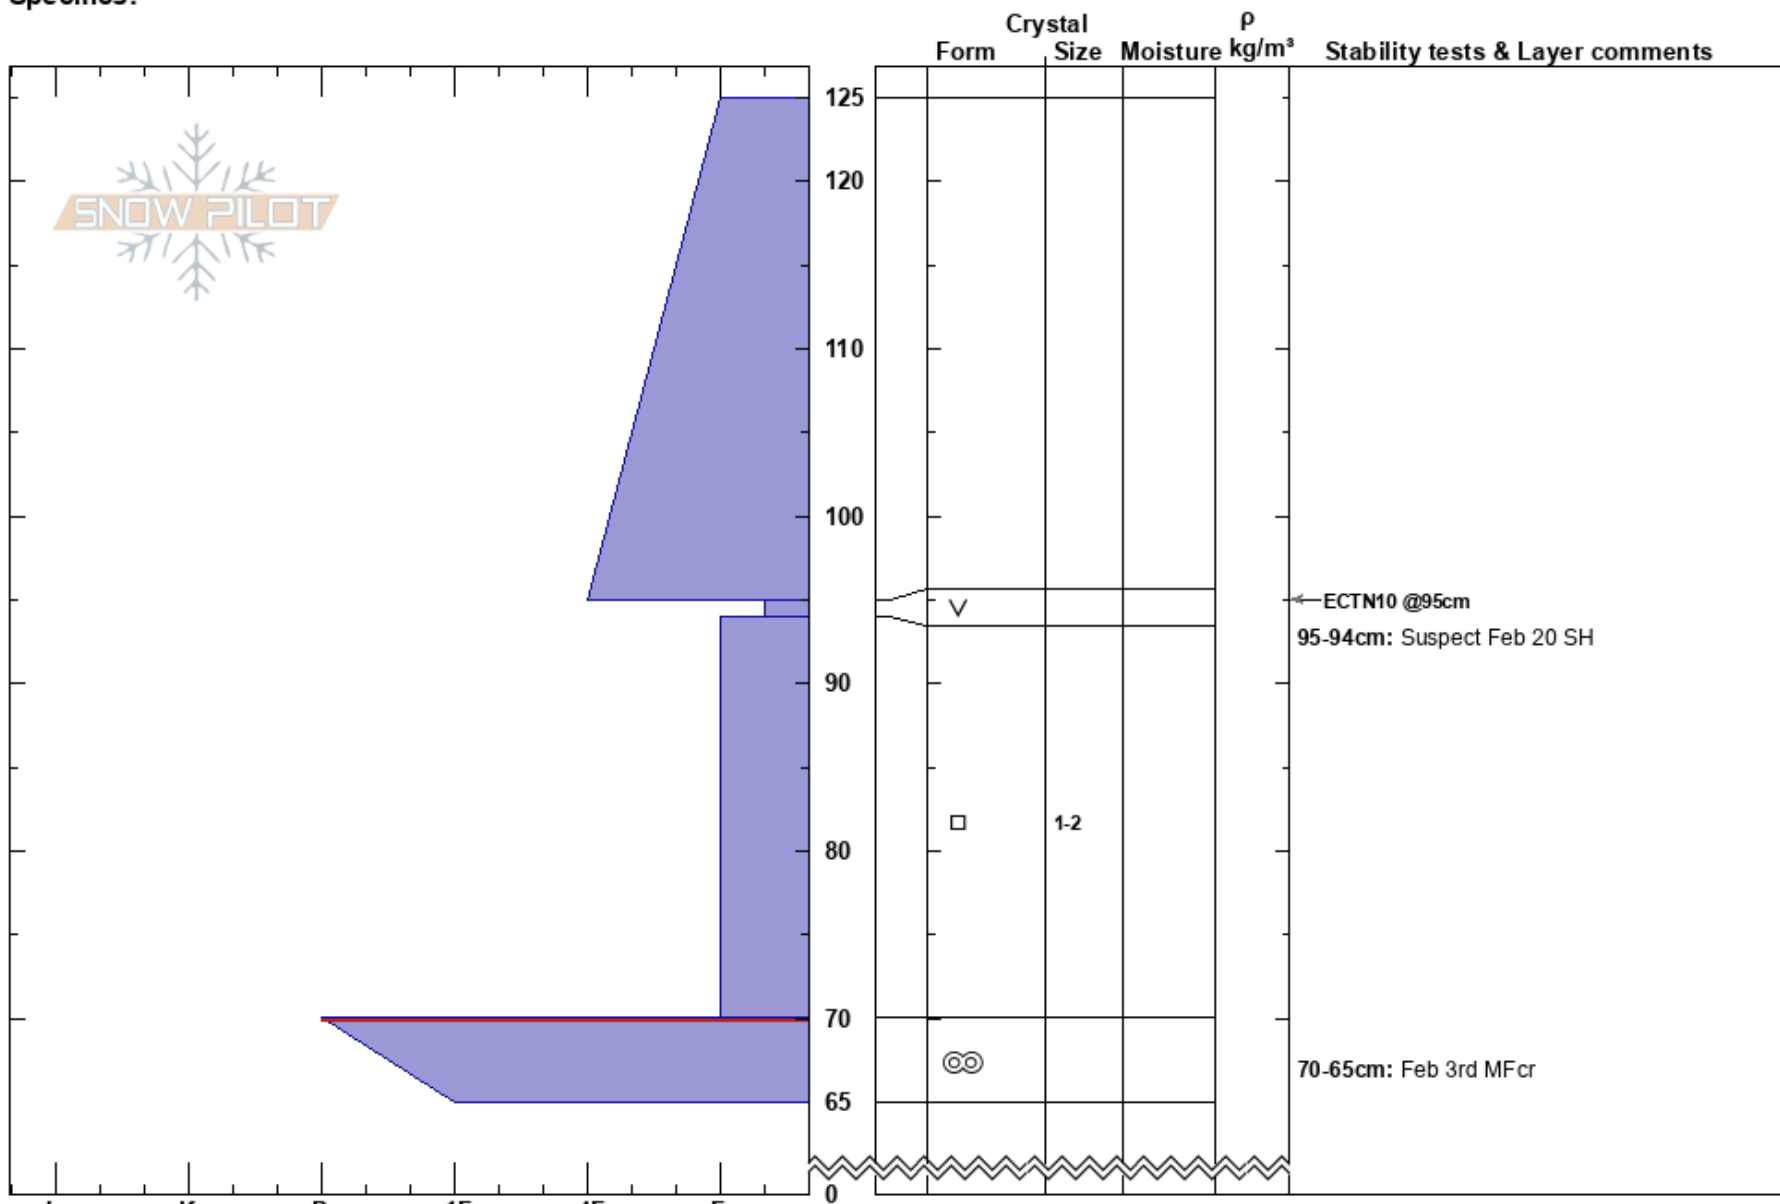

Wild Thing Heli Pad
 Purcell
 BC
 Elevation: 2075 m
 Aspect: N
 Specifics:

Panorama Avalanche Office
 02/03/2024 - 09:30
 Co-ord: 50.43806N, -116.18075W
 Slope Angle: 30°
 Wind Loading: no

Stability:
 Air Temperature:
 Sky Cover: OVC
 Precipitation: S1
 Wind: Calm

HS:125
 Layer Notes:
 95-94cm: Suspect Feb 20 SH
 70-65cm: Feb 3rd MFcr
 70-65cm: Problematic layer

Notes: TP investigating PSL BTL. Large opening in trees, sheltered from wind. Adjacent to NR from 1kg shot. AG, SJ