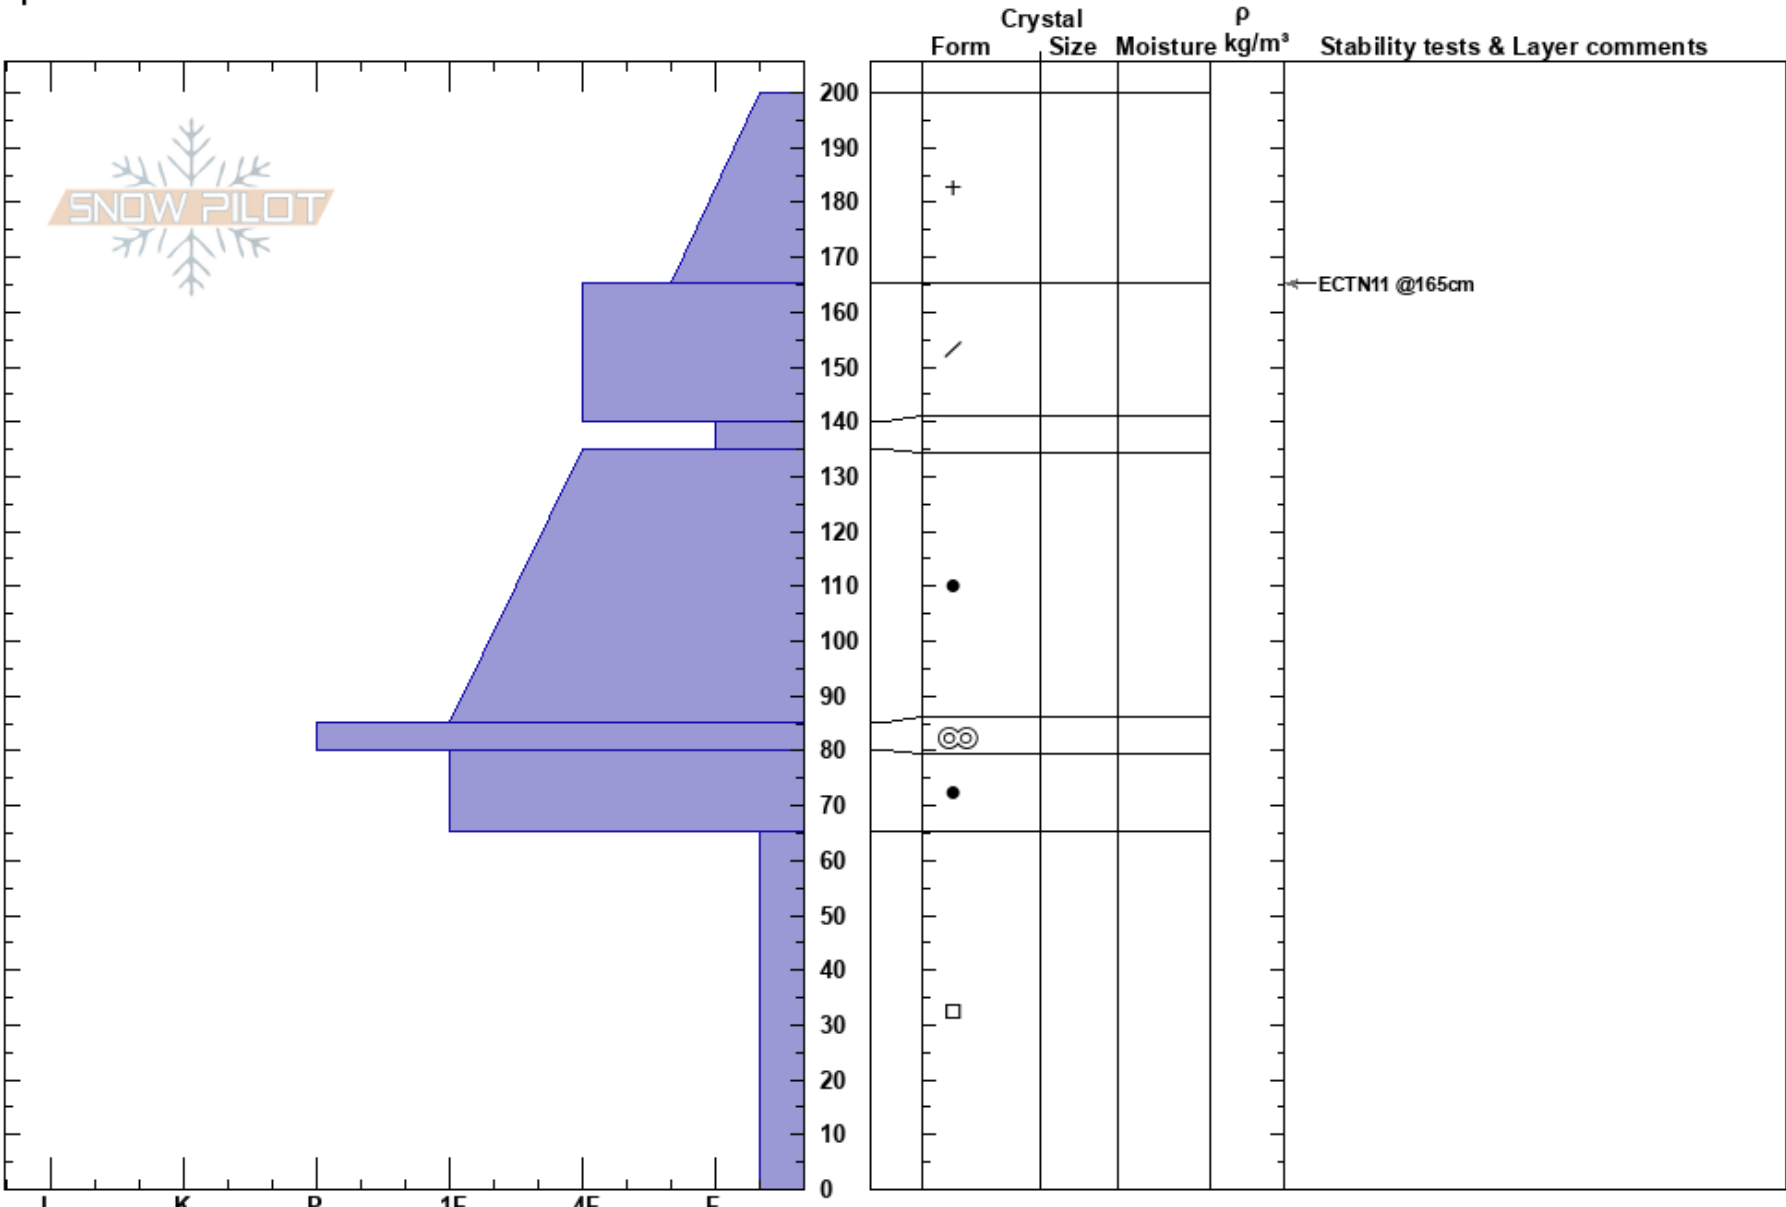

North Playground
 Bridger Range
 MT
 Elevation: 8012 ft
 Aspect: NE
 Specifics:

Sebastian Grau
 03/01/2024 - 2:30pm
 Co-ord: 12T 504585E 5076655N
 Slope Angle: 37°
 Wind Loading: no

Stability: Fair
 Air Temperature:
 Sky Cover: FEW
 Precipitation: NO
 Wind: Calm

HS:200
 PF:40 140-135cm:Problematic layer
 PS:20

Notes: Pit location near and below small rock cliff band, HS of 200cm was above the HS average on this zone.