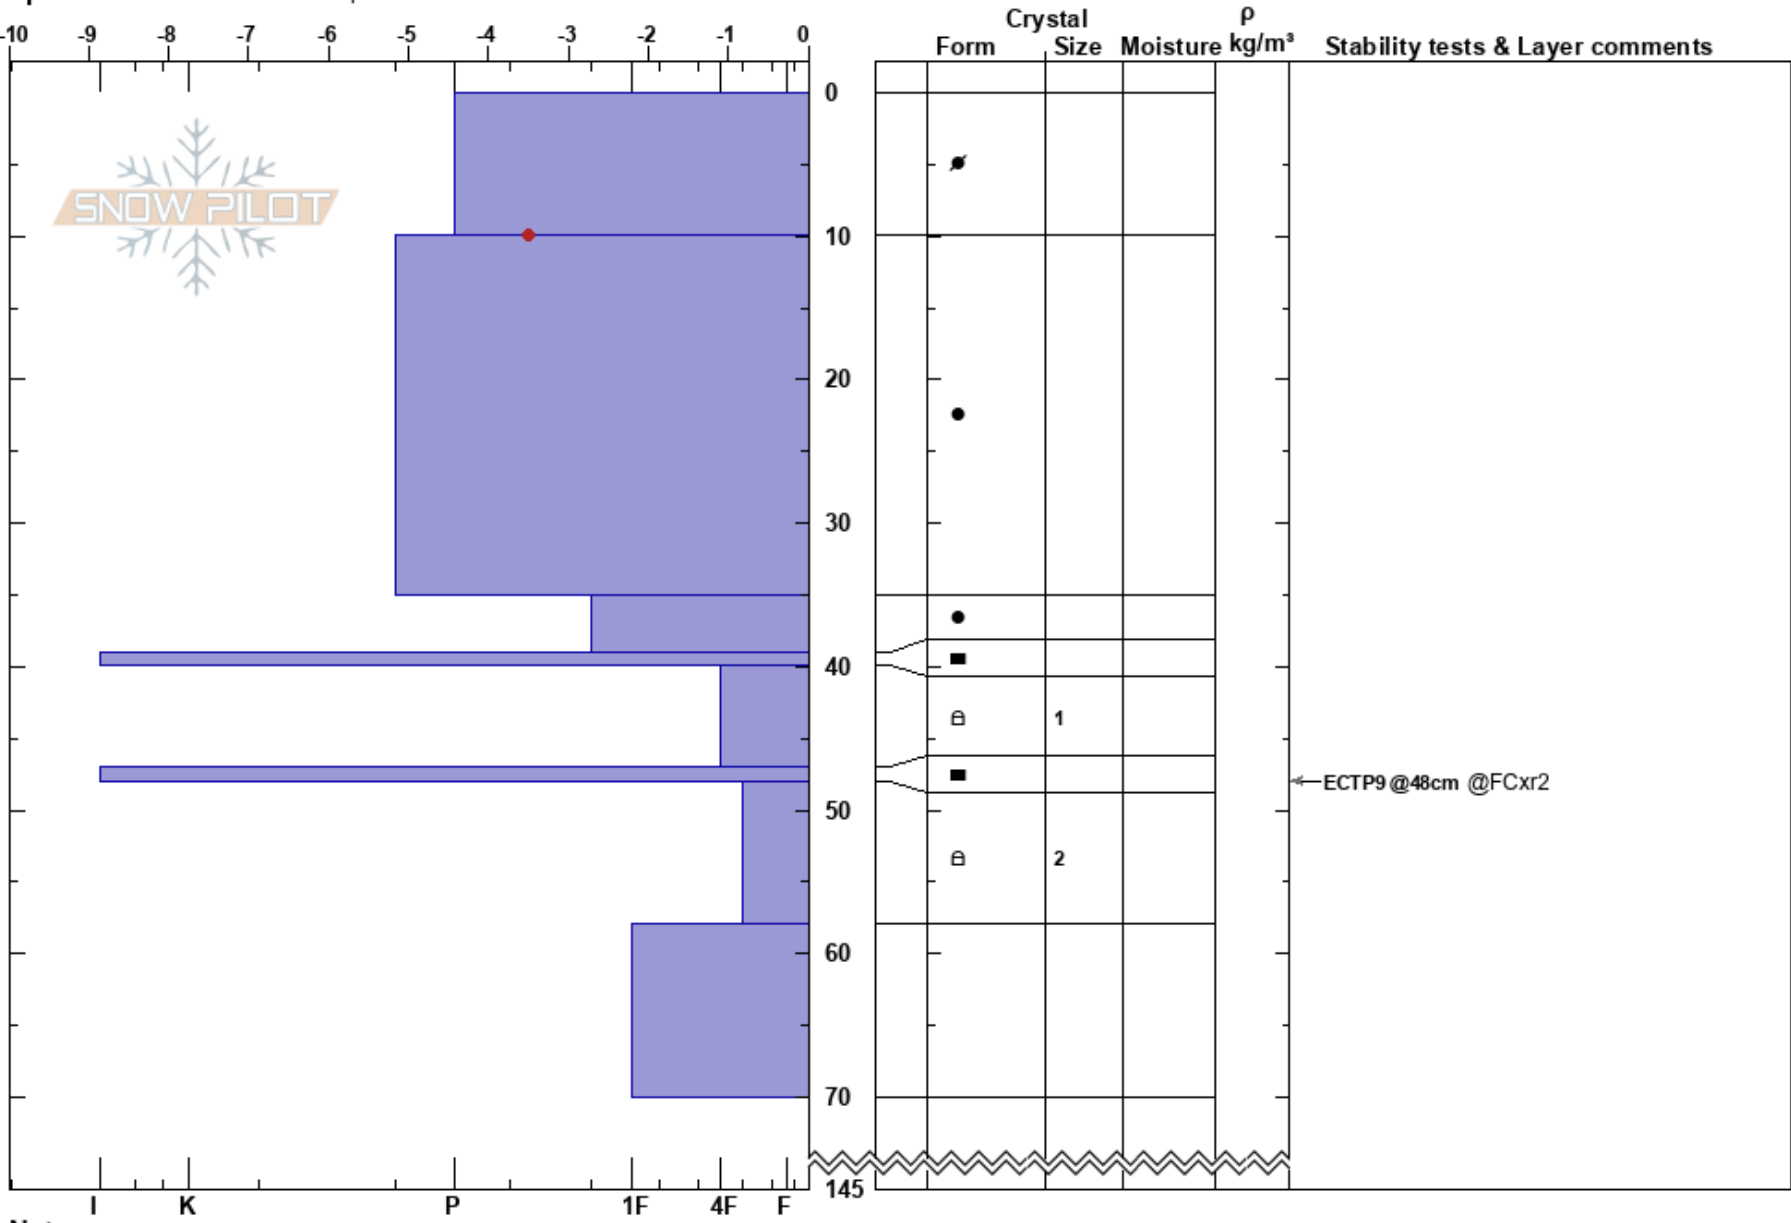

950 peak TL
 Fågelfället
 Sweden
 Elevation: 850 m
 Aspect: NW
 Specifics: We snowmobiled slope

Stefan Lundin
 02/03/2024 - 11:30
 Co-ord: 65.29700N, 15.48993E
 Slope Angle: 27°
 Wind Loading: no

Stability:
 Air Temperature: -2.1°C PF:5
 Sky Cover: X
 Precipitation: NO
 Wind: S Light Breeze

HS:145
 Layer Notes:

Notes: Planar slope.