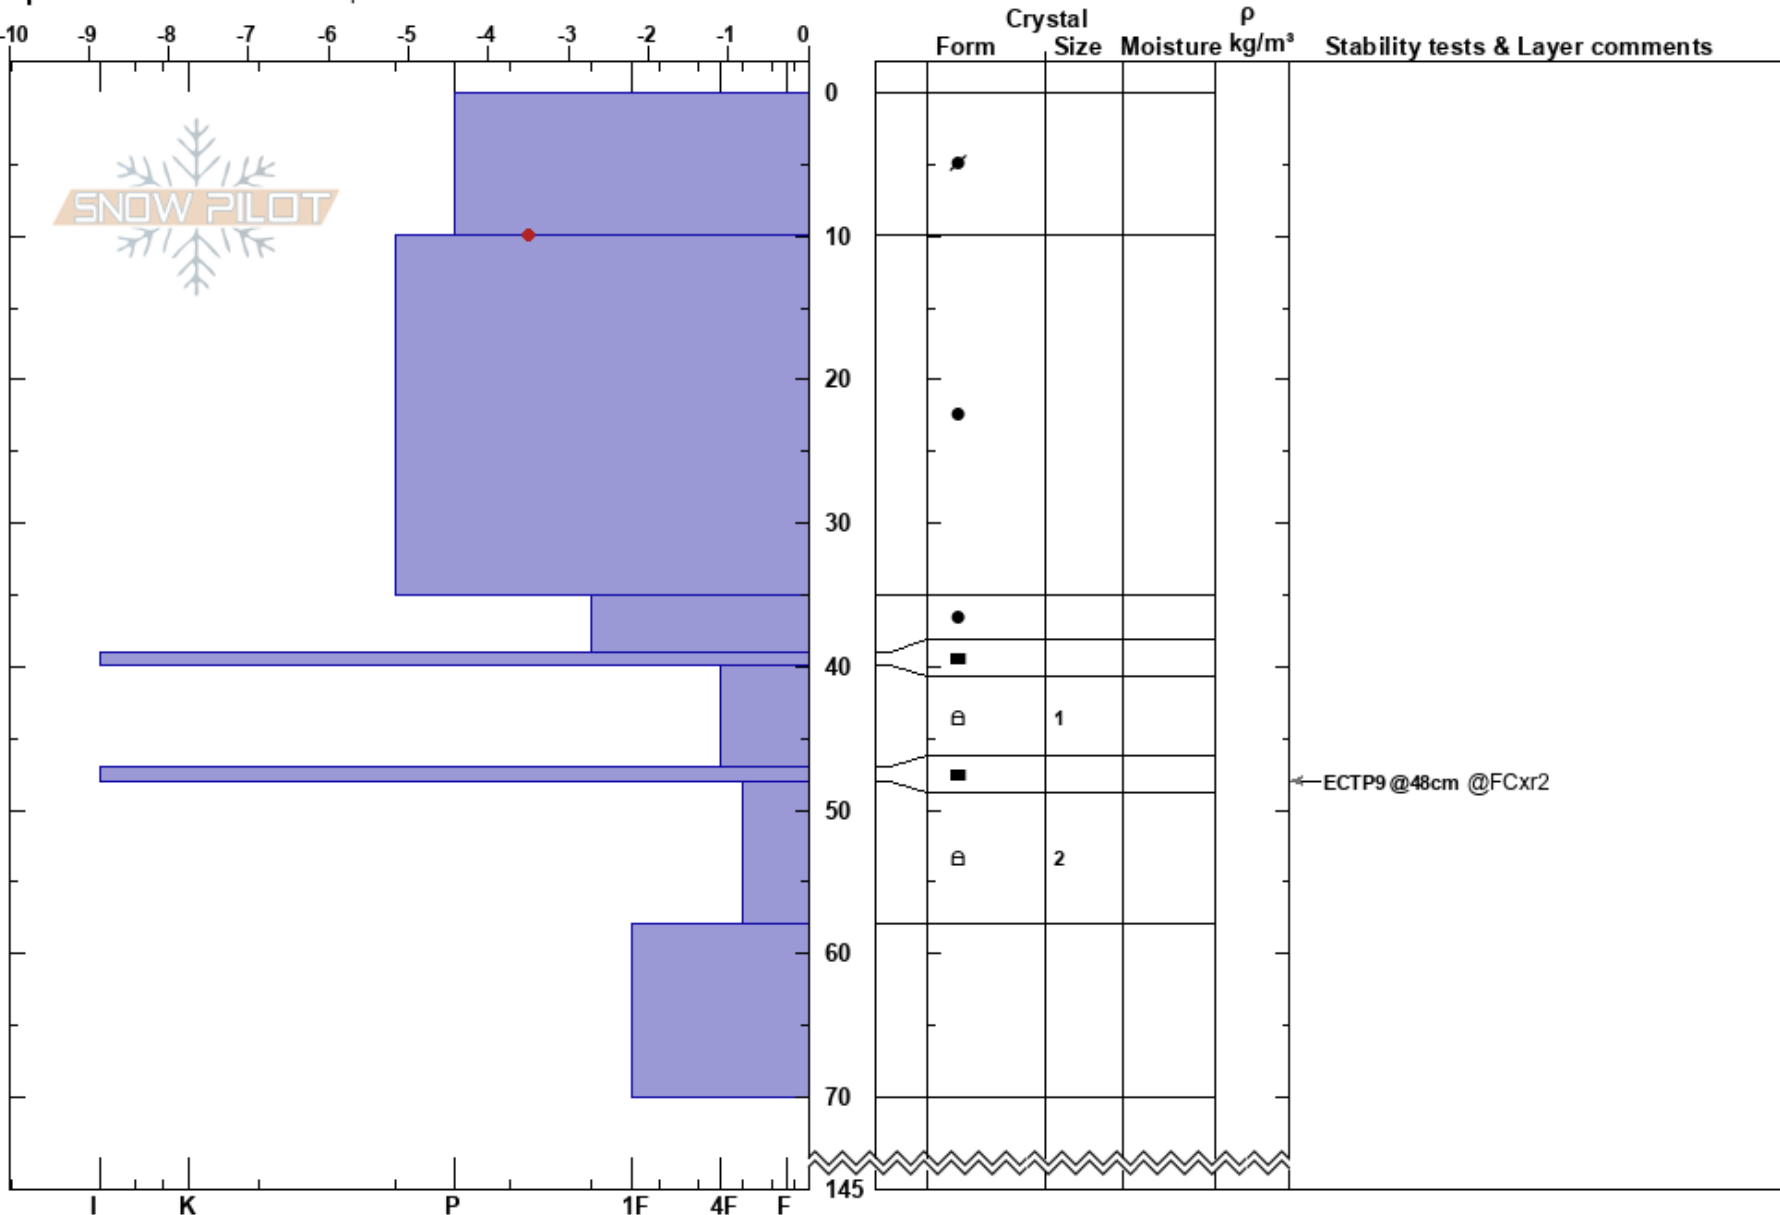

950 peak TL
 Fågelfället
 Sweden
 Elevation: 850 m
 Aspect: NW
 Specifics: We snowmobiled slope

Stefan Lundin
 02/03/2024 - 11:30
 Co-ord: 65.29700N, 15.48993E
 Slope Angle: 27°
 Wind Loading: no

Stability:
 Air Temperature: -2.1°C PF:5
 Sky Cover: X
 Precipitation: NO
 Wind: S Light Breeze

HS:145
 Layer Notes:

Notes: Planar slope.