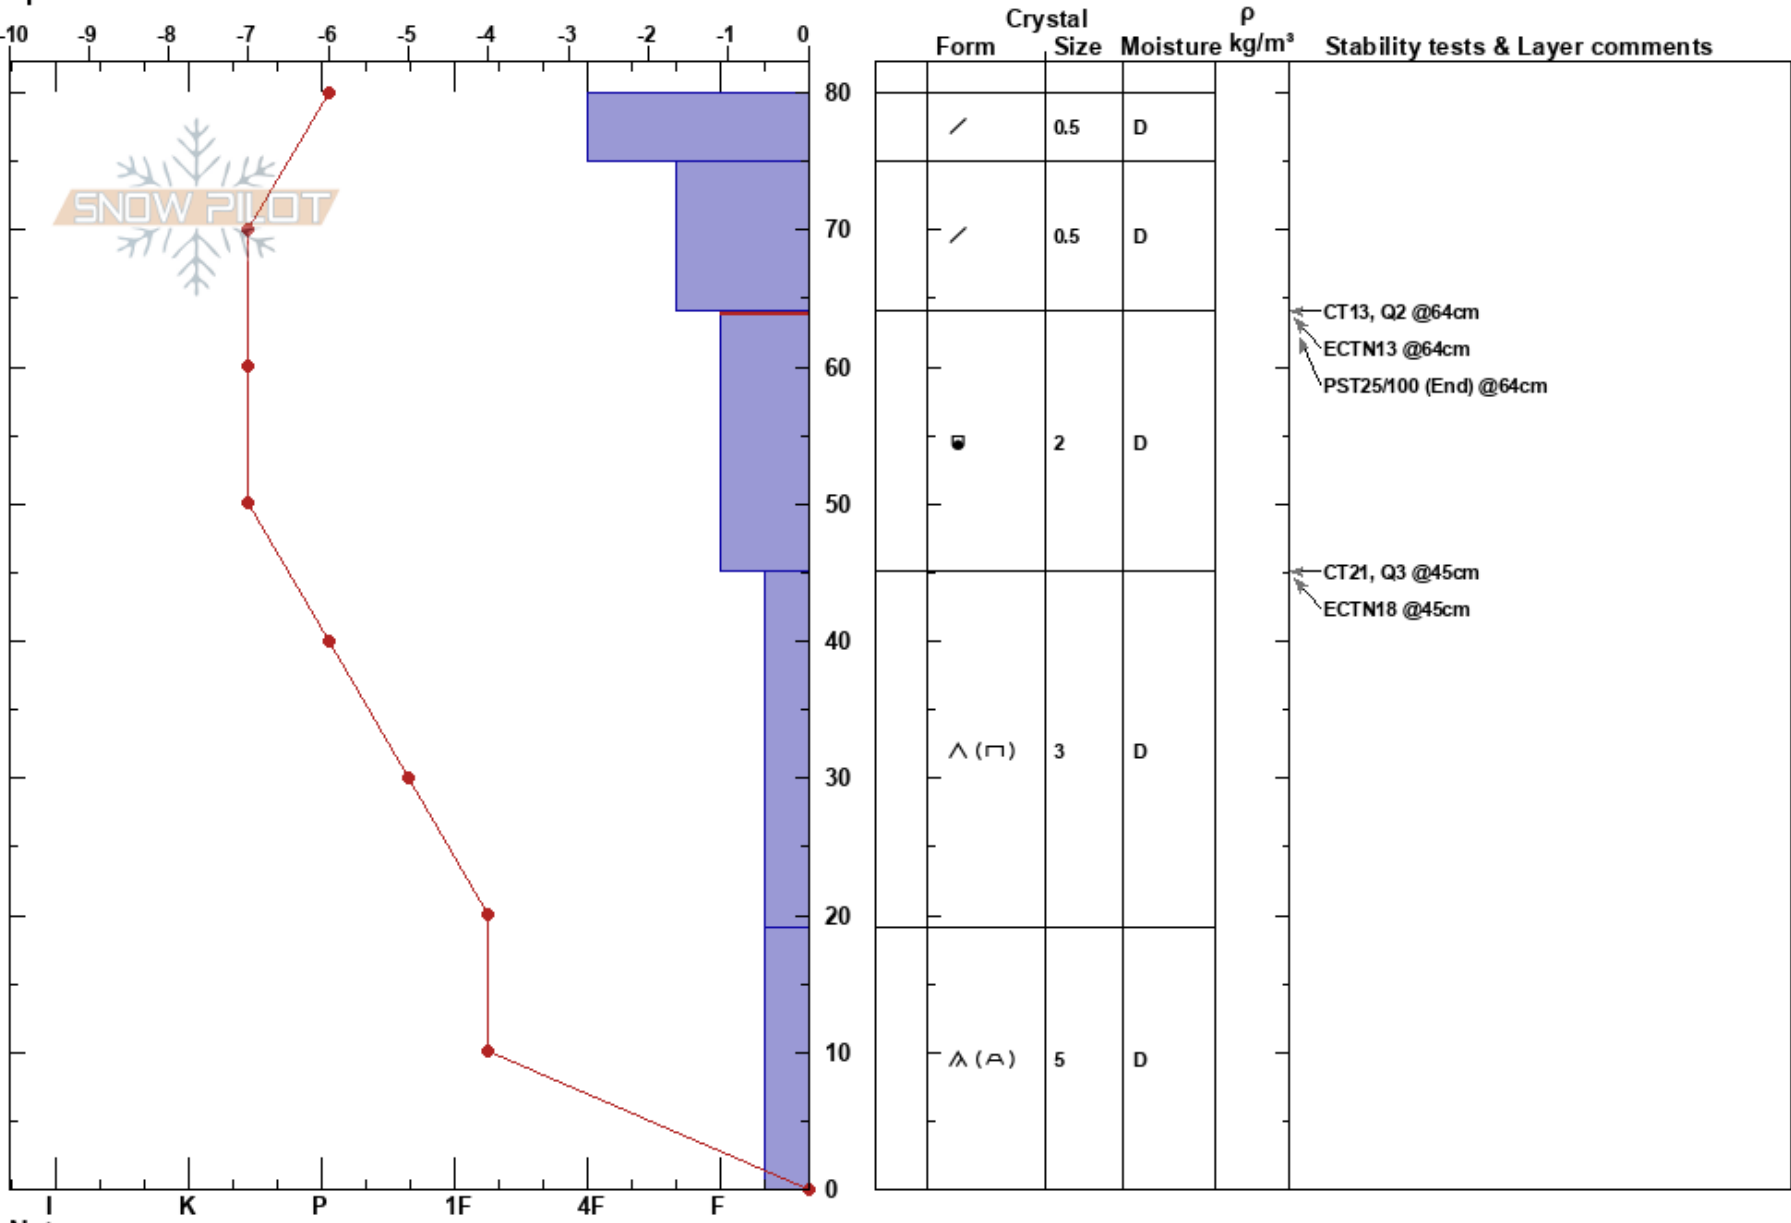

Windows Knob  
 Vail/Summit County  
 CO  
 Elevation: 11800 ft  
 Aspect: N  
 Specifics:

William Walker  
 02/02/2018 - 1:40pm  
 Co-ord: 39.56988N, -105.92434W  
 Slope Angle: 21°  
 Wind Loading: previous

Stability: **HS:80** **Layer Notes:**  
 Air Temperature: -4°C **PF:40** 64-45cm:Problematic layer  
 Sky Cover: FEW  
 Precipitation: NO  
 Wind: SW Moderate

Notes: