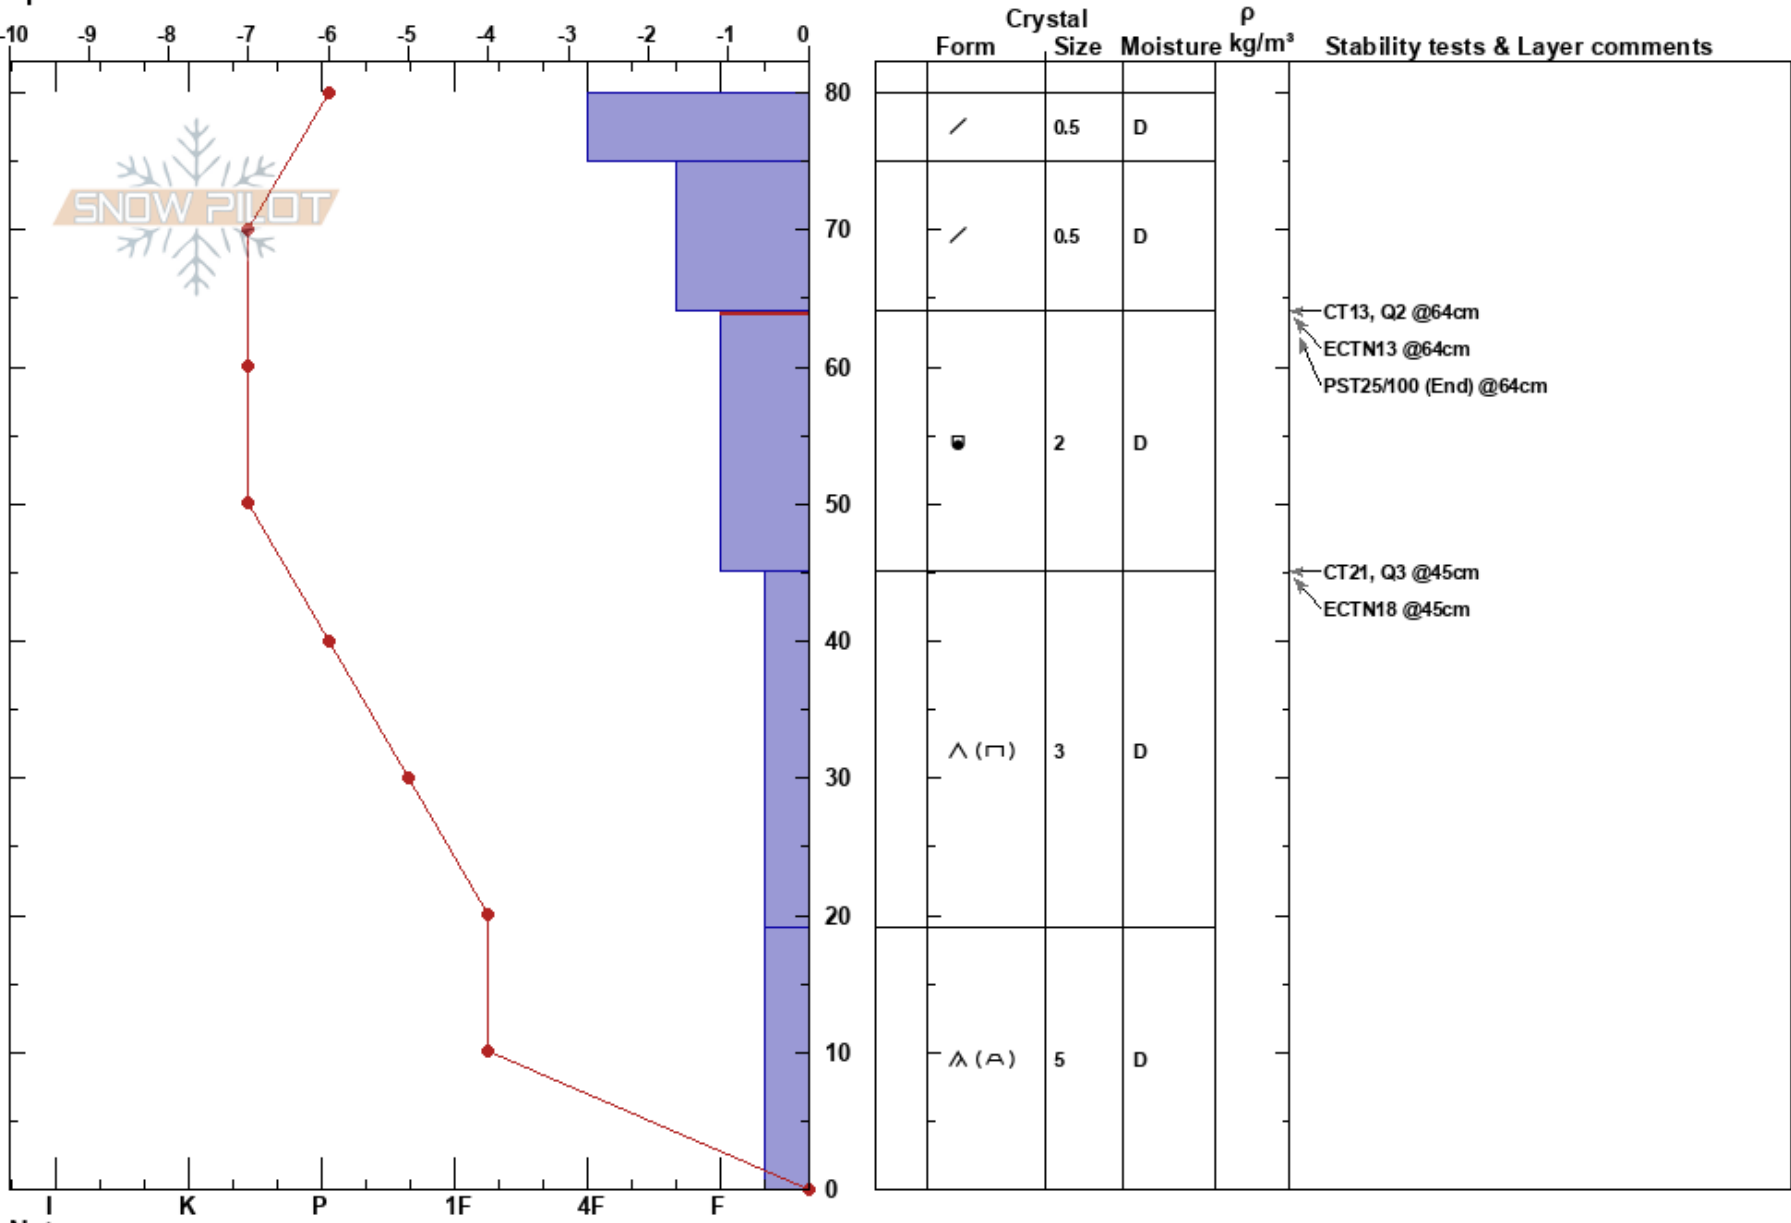

Windows Knob
 Vail/Summit County
 CO
 Elevation: 11800 ft
 Aspect: N
 Specifics:

William Walker
 02/02/2018 - 1:40pm
 Co-ord: 39.56988N, -105.92434W
 Slope Angle: 21°
 Wind Loading: previous

Stability: **HS:80** **Layer Notes:**
 Air Temperature: -4°C **PF:40** 64-45cm:Problematic layer
 Sky Cover: FEW
 Precipitation: NO
 Wind: SW Moderate