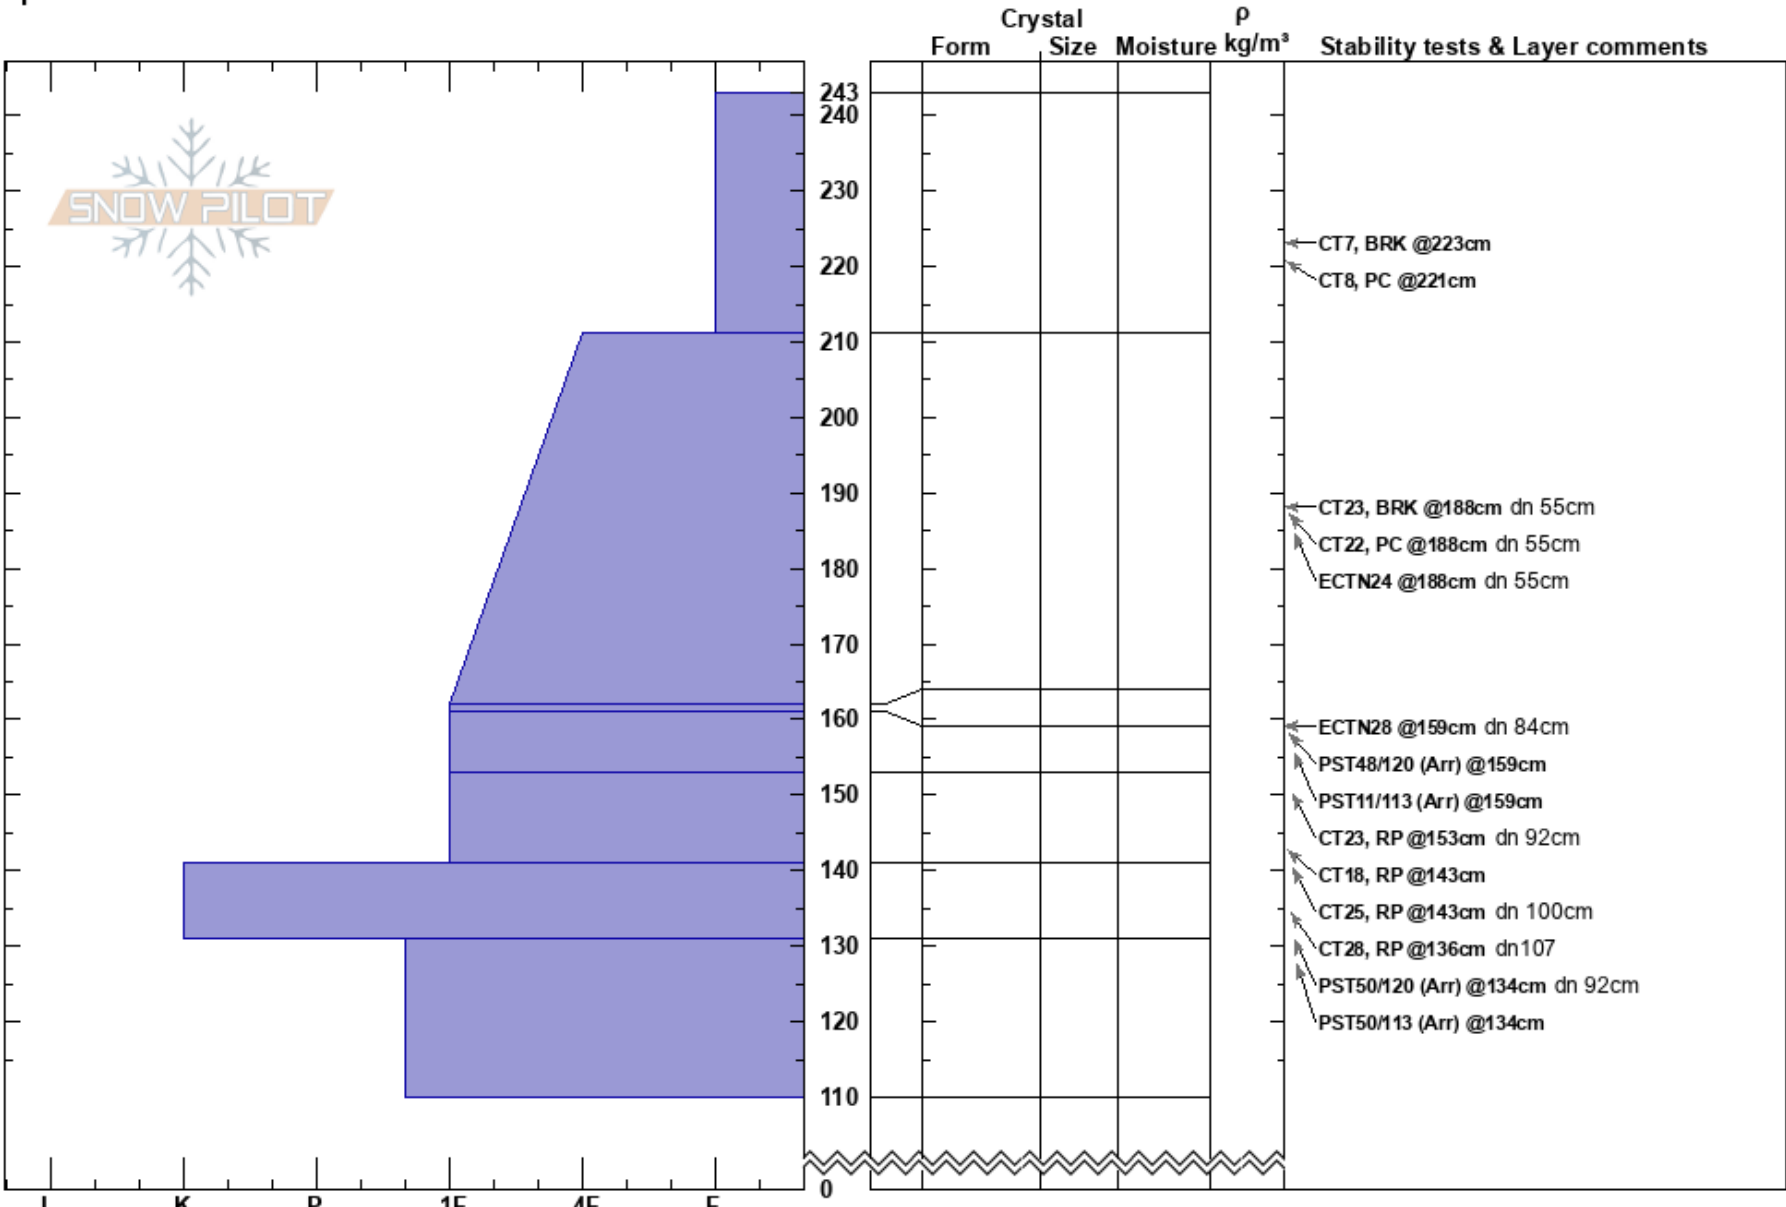

Nirvana Corner  
 Selkirks  
 BC  
 Elevation: 1860 m  
 Aspect: SE  
 Specifics:

Megan Cramb  
 01/03/2024 - 10:30  
 Co-ord: 50.68354N, -117.54078W  
 Slope Angle: 20°  
 Wind Loading:

Stability:  
 Air Temperature: -7°C  
 Sky Cover: OVC  
 Precipitation: S1  
 Wind: Calm

HS:243  
 162-161cm: Problematic layer  
 141-131cm: 240202 MFcr

Notes: open burn at TL