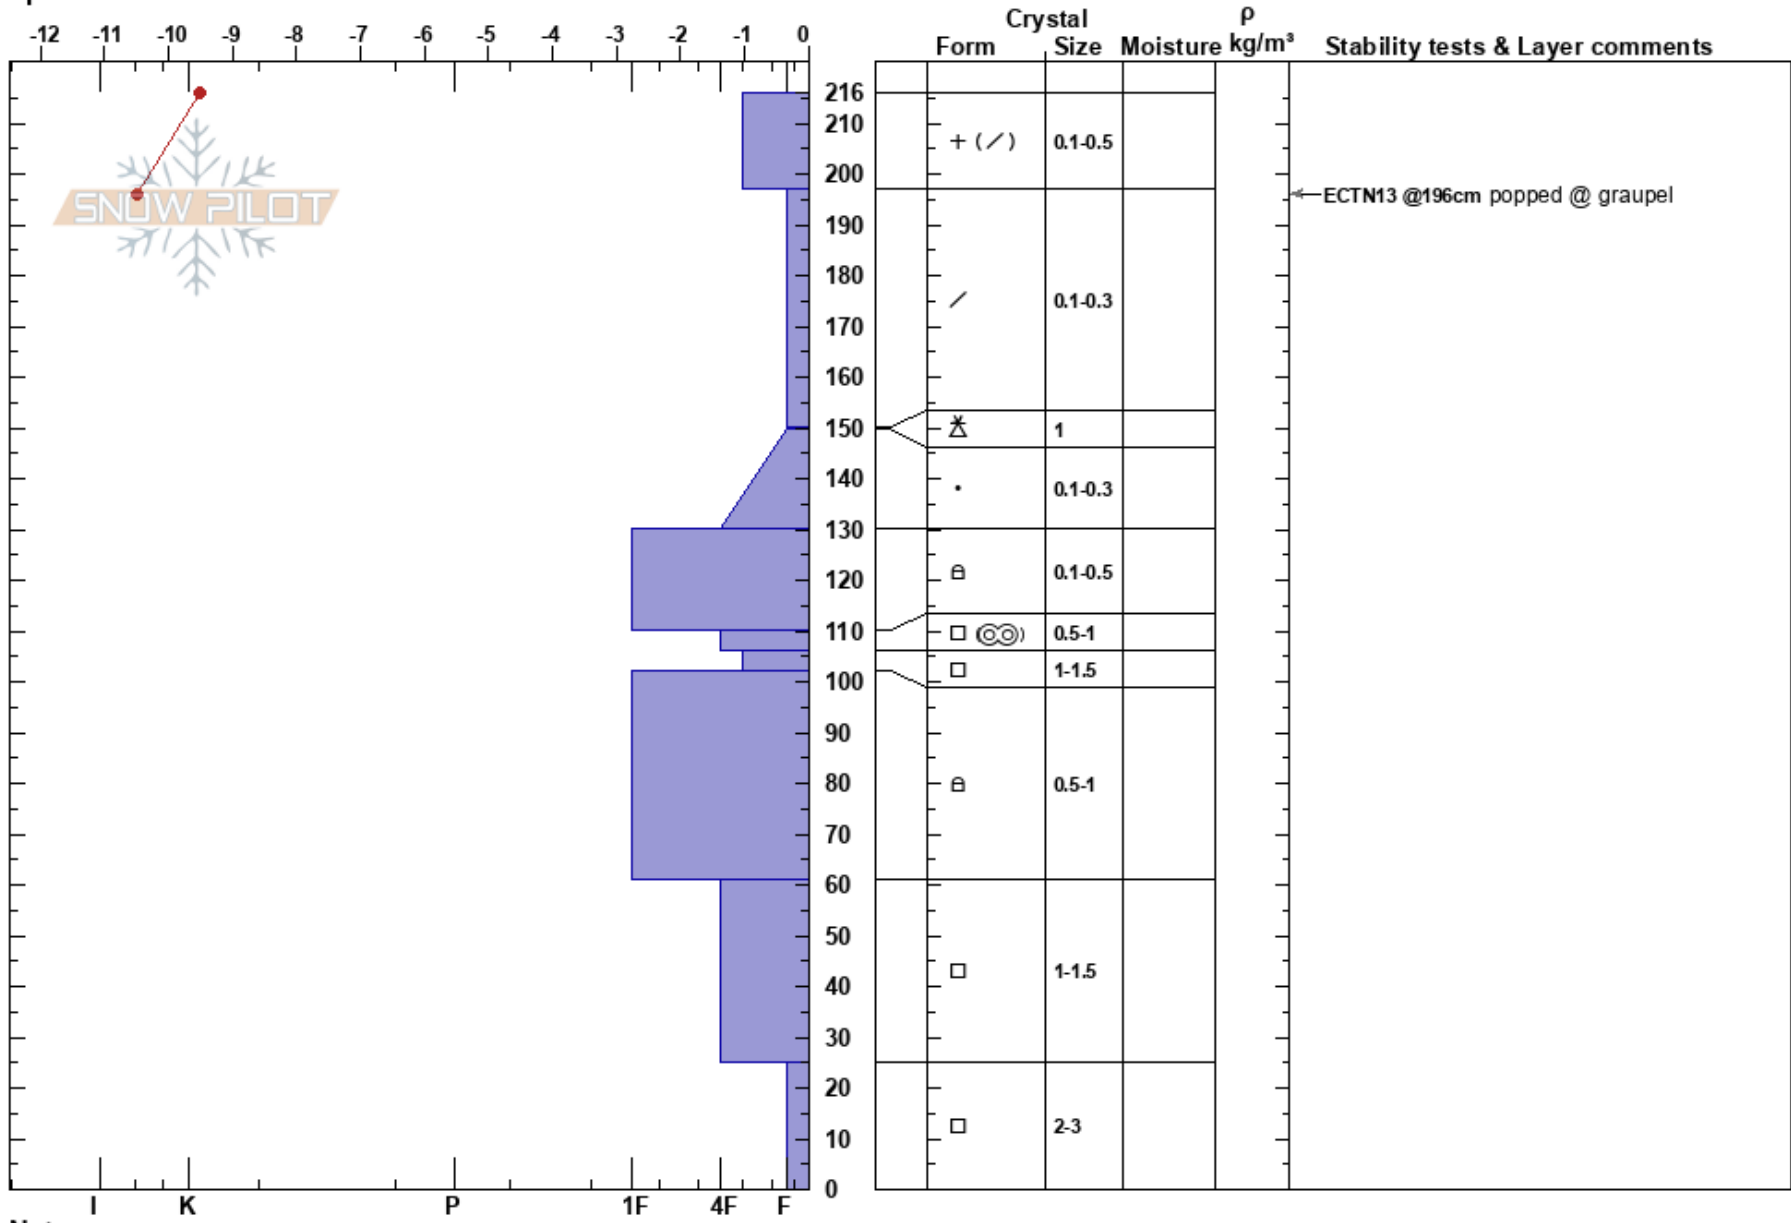

Burgundy Pk N
 Rattlesnake Mtns
 MT
 Elevation: 7874 ft
 Aspect: N
 Specifics:

Payton Schiff
 03/01/2024 - 11:50am
 Co-ord: 12T 273748W 5215047N
 Slope Angle:
 Wind Loading: yes

Stability:
 Air Temperature: -12°C
 Sky Cover: OVC
 Precipitation: S-1
 Wind: S Light Breeze

HS:216
 PF:16
 PS:59

Layer Notes:

Notes: minimal current wind loading, moderate previous
 "popped at graupel" - ECT block propagated at graupel layer when pulled away from the pit wall