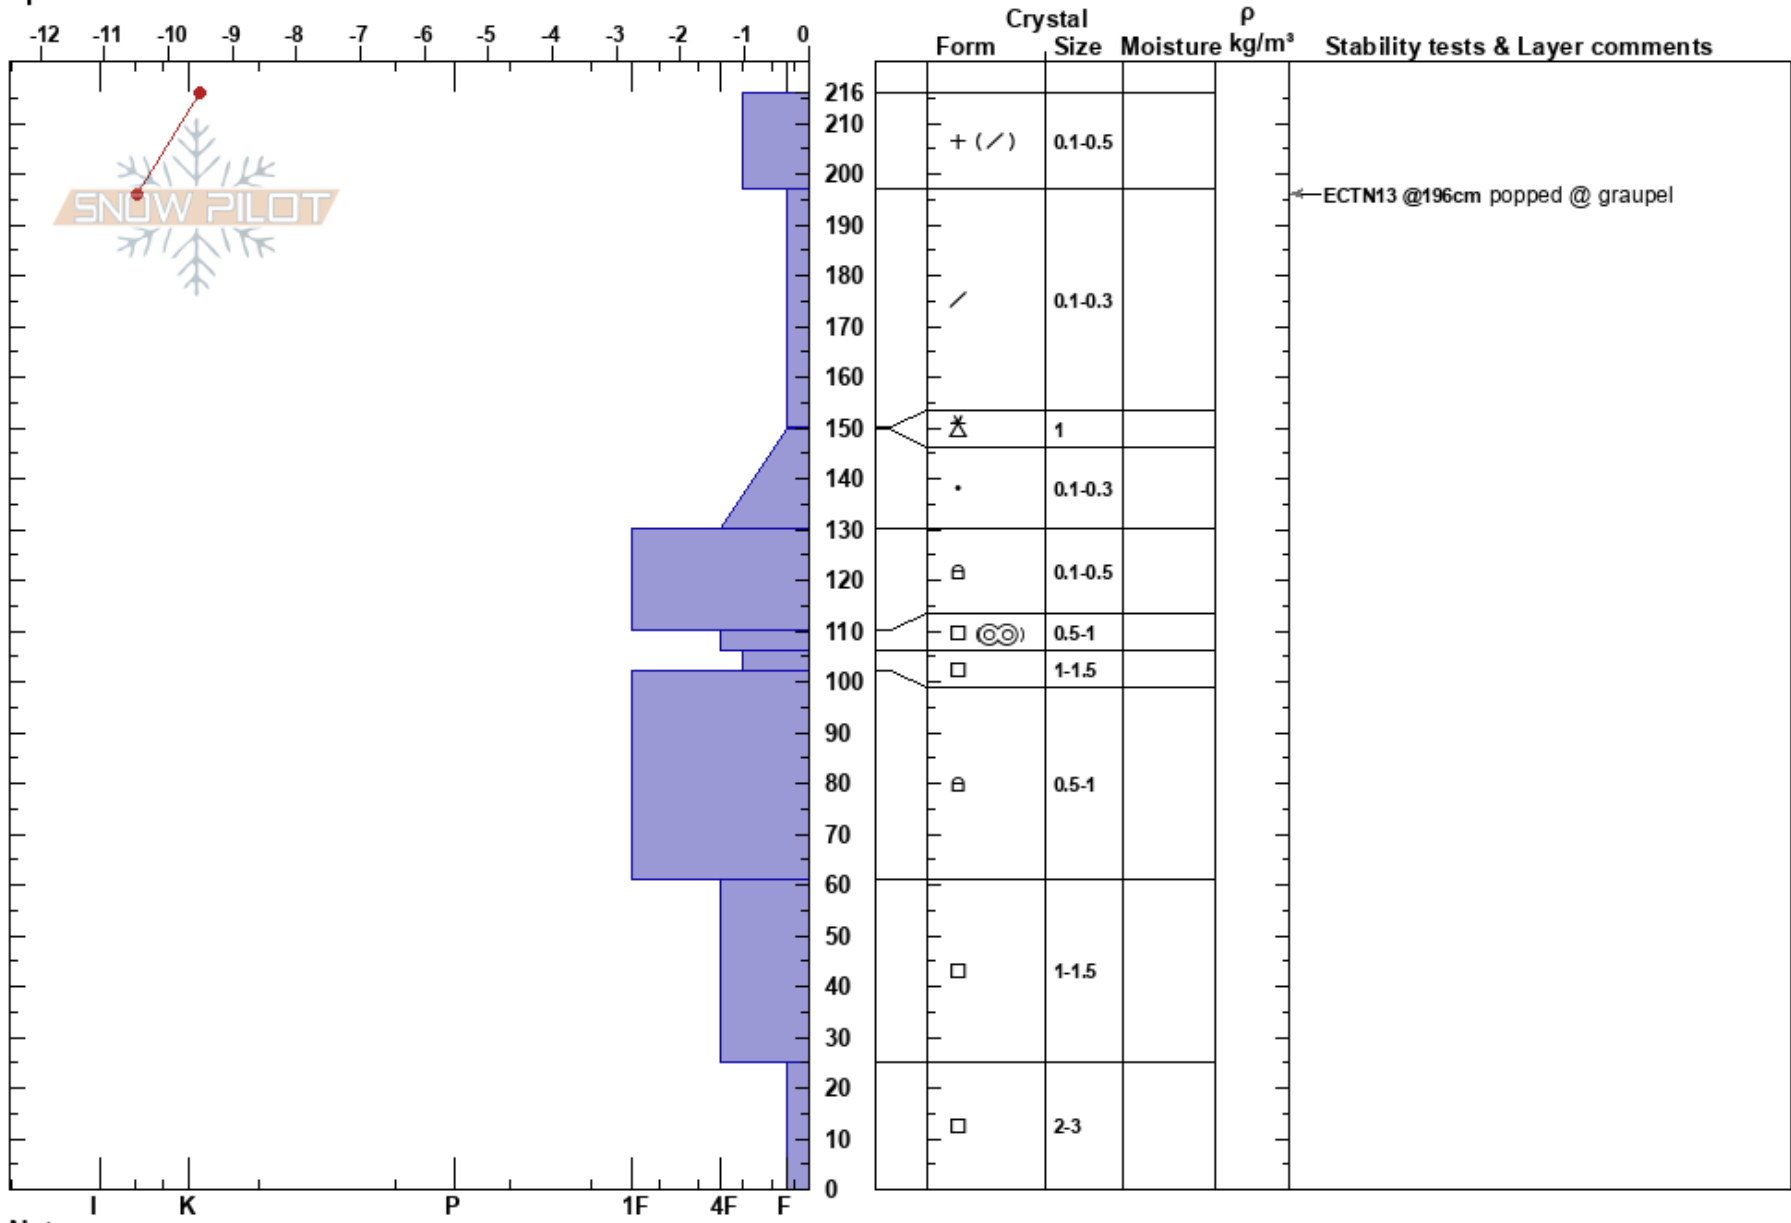

Burgundy Pk N
 Rattlesnake Mtns
 MT
 Elevation: 7874 ft
 Aspect: N
 Specifics:

Payton Schiff
 03/01/2024 - 11:50am
 Co-ord: 12T 273748W 5215047N
 Slope Angle:
 Wind Loading: yes

Stability:
 Air Temperature: -12°C
 Sky Cover: OVC
 Precipitation: S-1
 Wind: S Light Breeze

HS:216
 PF:16
 PS:59

Layer Notes:

← ECTN13 @196cm popped @ graupel

Notes: minimal current wind loading, moderate previous
 "popped at graupel" - ECT block propagated at graupel layer when pulled away from the pit wall