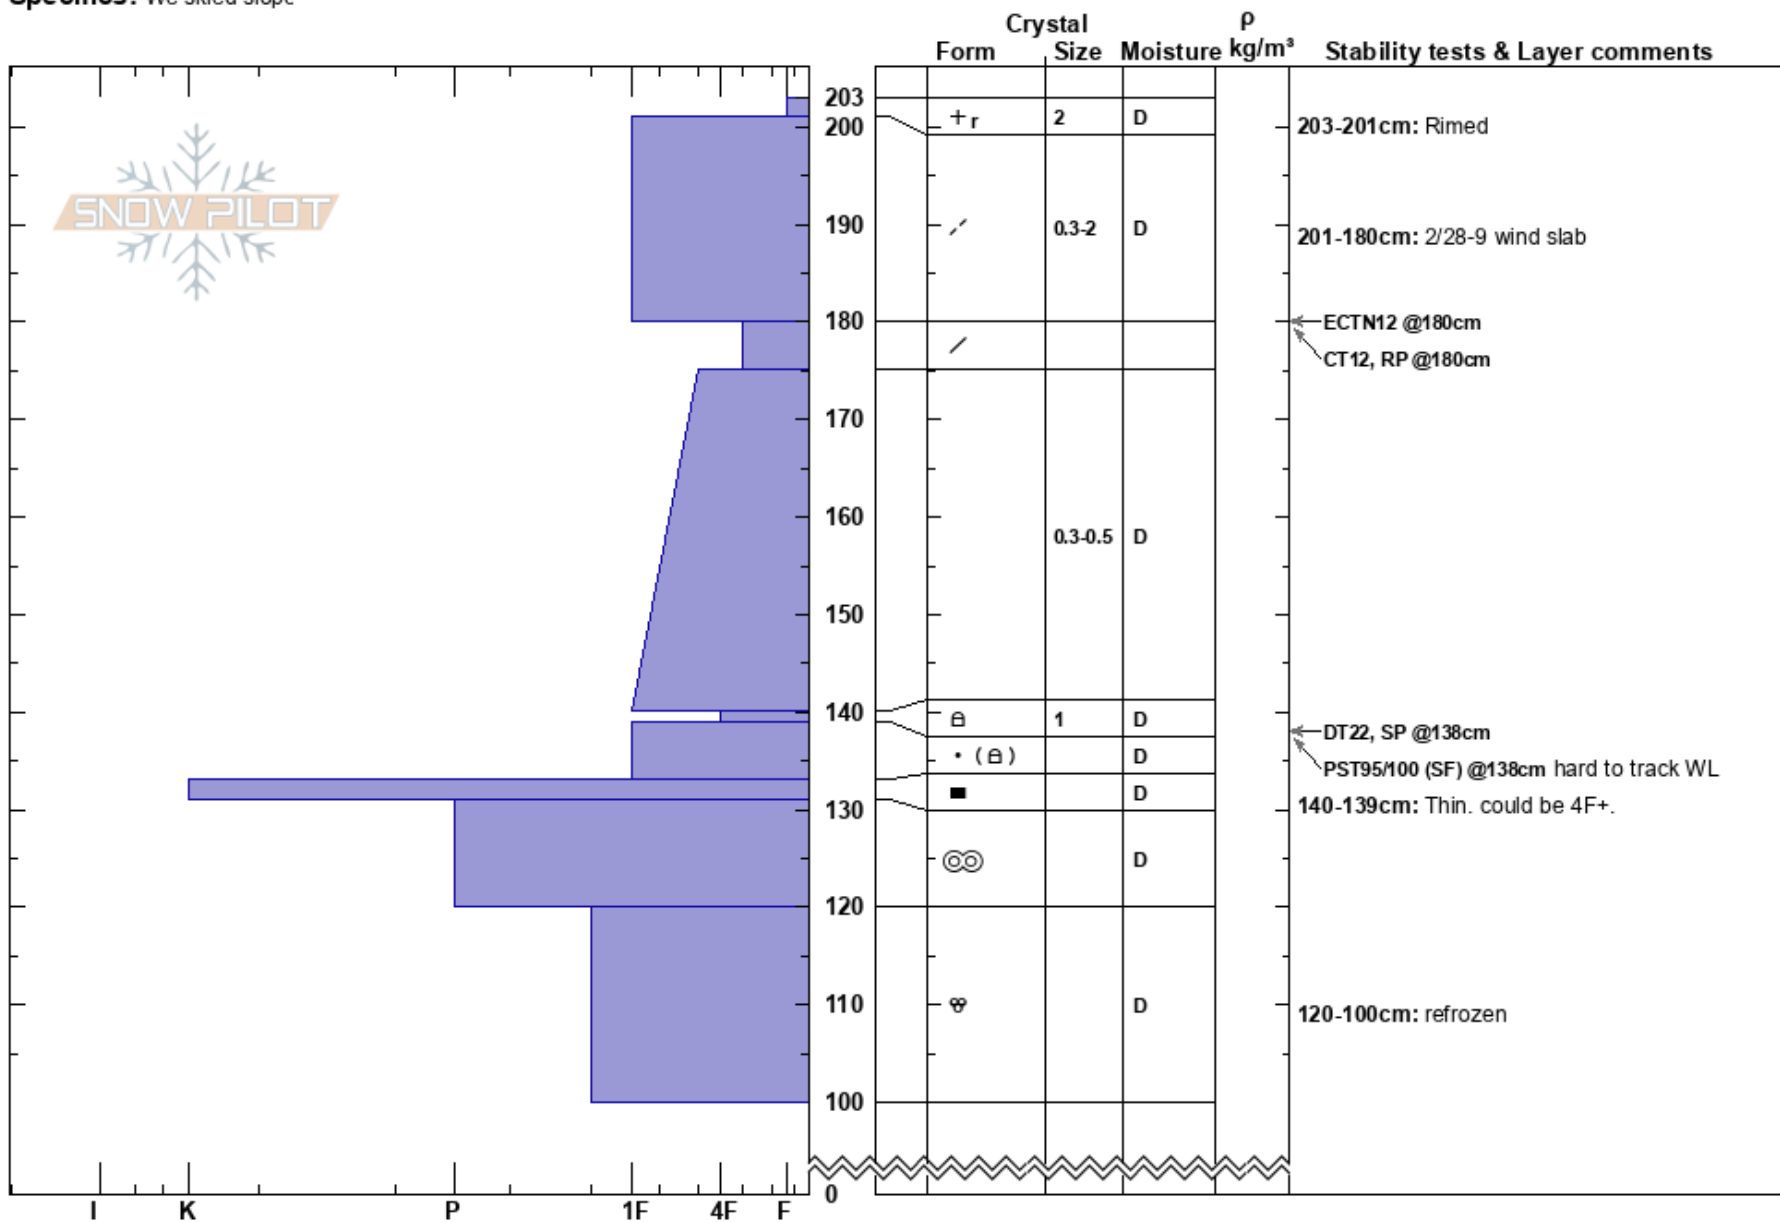

Chicken Bones-ish
 Whitefish
 MT
 Elevation: 6450 ft
 Aspect: 80°
 Specifics: We skied slope

blase reardon
 03/01/2024 - 1:00pm
 Co-ord: 11U 698192E 5374537N
 Slope Angle: 25°
 Wind Loading: previous

Stability: Fair
 Air Temperature: -5°C
 Sky Cover: OVC
 Precipitation: NO
 Wind: S Calm

HS:203
 PF:45
 PS: 8
 Layer Notes:
 203-201cm: Rimed
 201-180cm: 2/28-9 wind slab
 140-139cm: Thin. could be 4F+.
 140-139cm: Problematic layer
 120-100cm: refrozen

Notes: Clouds broke shortly after pit done, then refilled. Winds picked up to L.