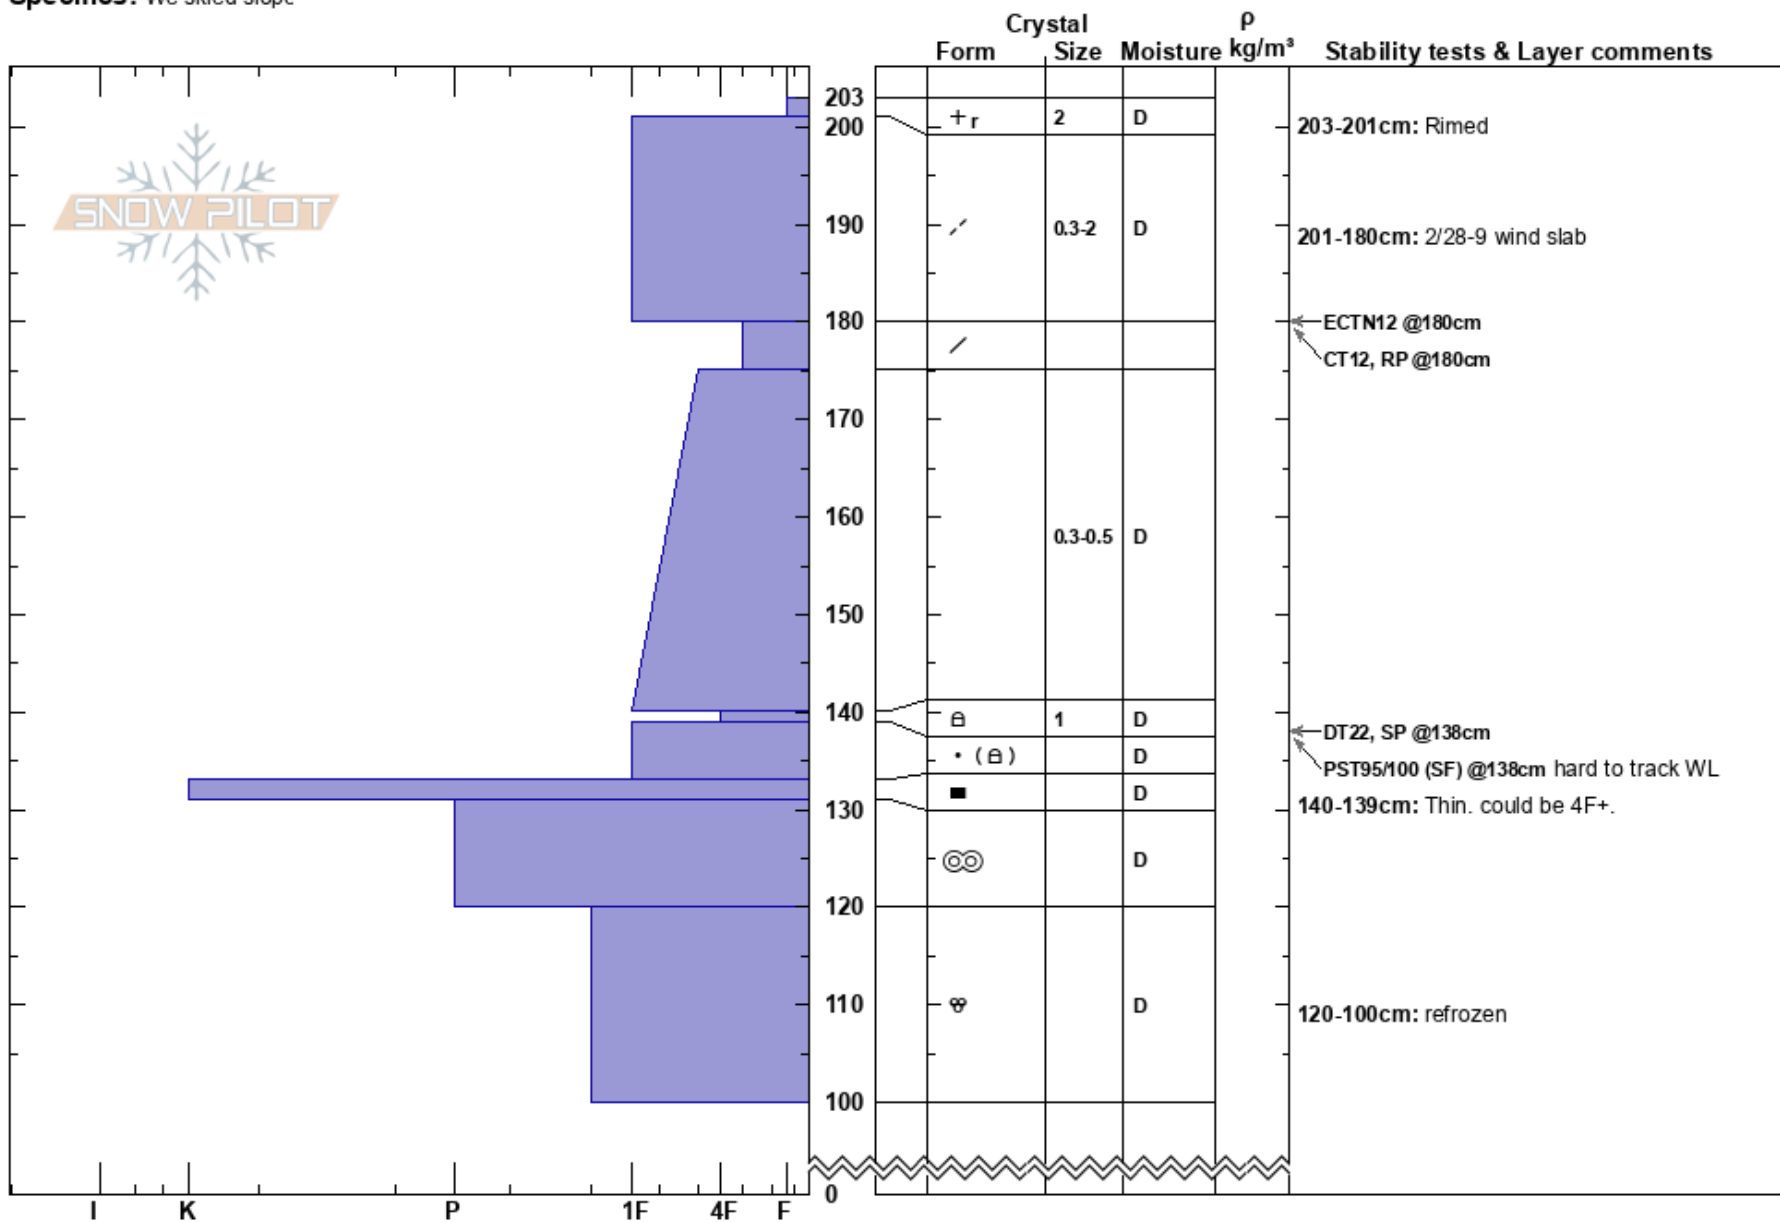

Chicken Bones-ish  
 Whitefish  
 MT  
 Elevation: 6450 ft  
 Aspect: 80°  
 Specifics: We skied slope

blase reardon  
 03/01/2024 - 1:00pm  
 Co-ord: 11U 698192E 5374537N  
 Slope Angle: 25°  
 Wind Loading: previous

Stability: Fair  
 Air Temperature: -5°C  
 Sky Cover: OVC  
 Precipitation: NO  
 Wind: S Calm

HS:203  
 PF:45  
 PS:8  
 Layer Notes:  
 203-201cm: Rimed  
 201-180cm: 2/28-9 wind slab  
 140-139cm: Thin. could be 4F+.  
 140-139cm: Problematic layer  
 120-100cm: refrozen

Notes: Clouds broke shortly after pit done, then refilled. Winds picked up to L.