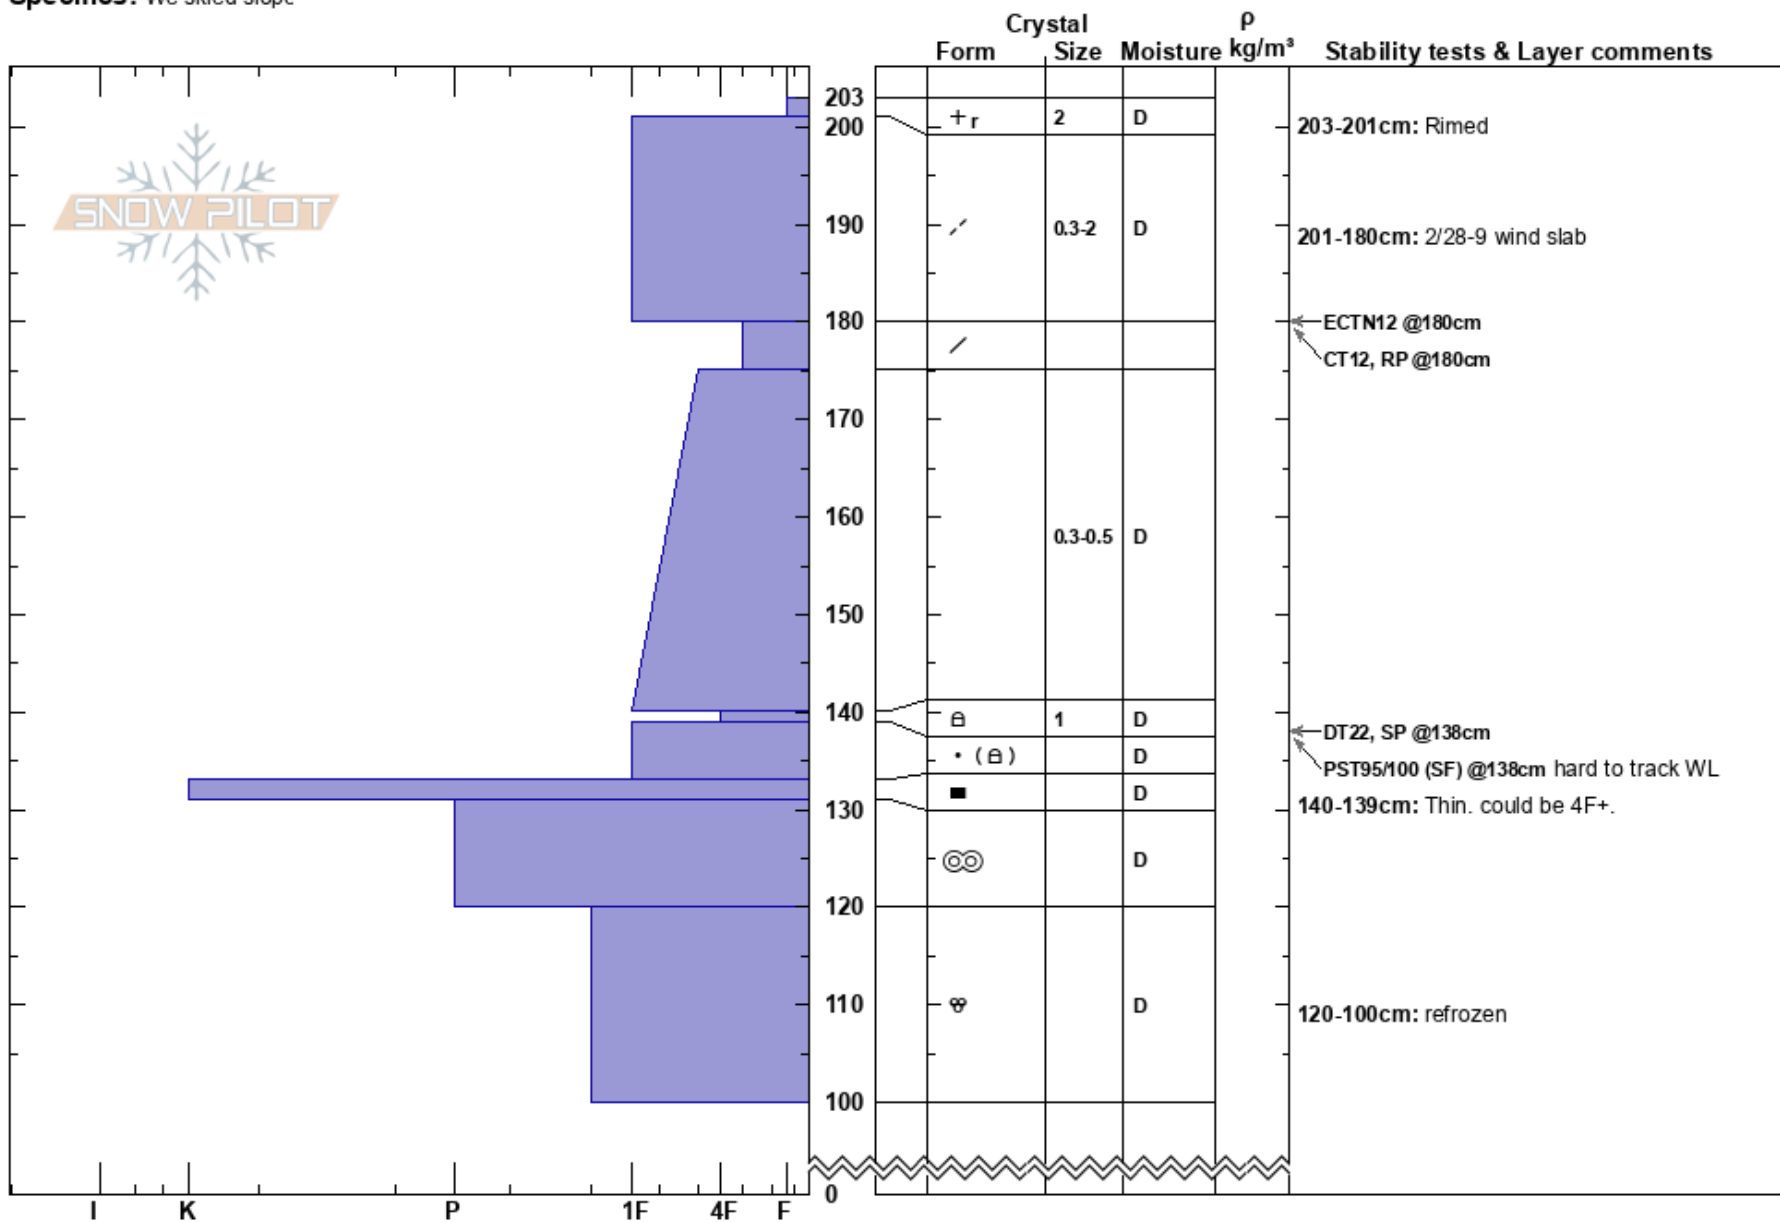

Chicken Bones-ish
 Whitefish
 MT
 Elevation: 6450 ft
 Aspect: 80°
 Specifics: We skied slope

blase reardon
 03/01/2024 - 1:00pm
 Co-ord: 11U 698192E 5374537N
 Slope Angle: 25°
 Wind Loading: previous

Stability: Fair
 Air Temperature: -5°C
 Sky Cover: OVC
 Precipitation: NO
 Wind: S Calm

HS:203
 PF:45
 PS:8
 Layer Notes:
 203-201cm: Rimed
 201-180cm: 2/28-9 wind slab
 140-139cm: Thin. could be 4F+.
 140-139cm: Problematic layer
 120-100cm: refrozen

Notes: Clouds broke shortly after pit done, then refilled. Winds picked up to L.