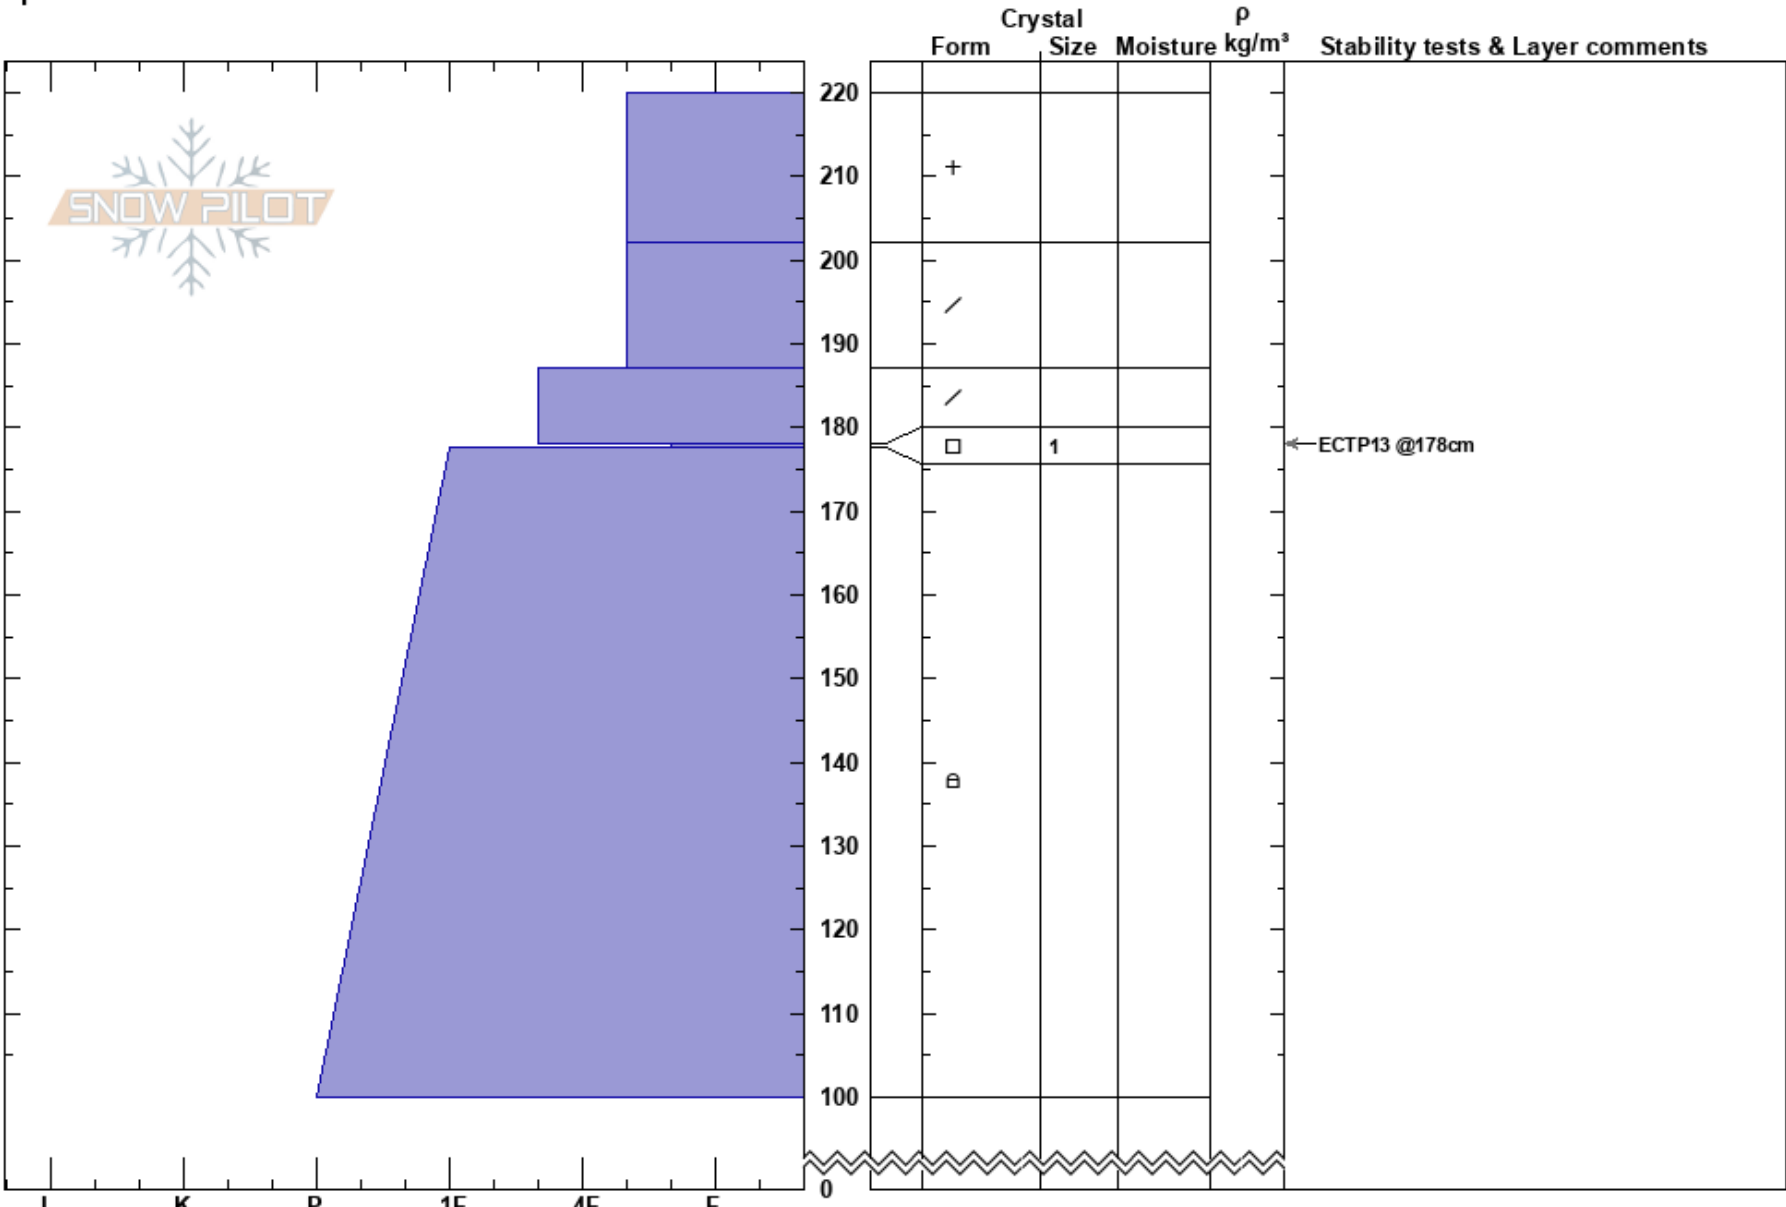

Yale Crk  
 Centennial Range  
 MT  
**Elevation:** 9111 ft  
**Aspect:** 75°  
**Specifics:**

Alex Marienthal  
 03/01/2024 - 1:25pm  
**Co-ord:** 44.55458N, -111.46592W  
**Slope Angle:** 26°  
**Wind Loading:** previous

**Stability:** Fair **HS:**220 **Layer Notes:**  
 Air Temperature: -6°C 178-177.5cm:Problematic layer  
 Sky Cover: OVC  
 Precipitation: S2  
 Wind: W Calm

**Notes:** The top 5.5" of snow = 0.9" SWE  
 Top 8" = 1.2" SWE  
 Top 14" = 2.0" SWE (measured with Snowmetrics SWE tube)