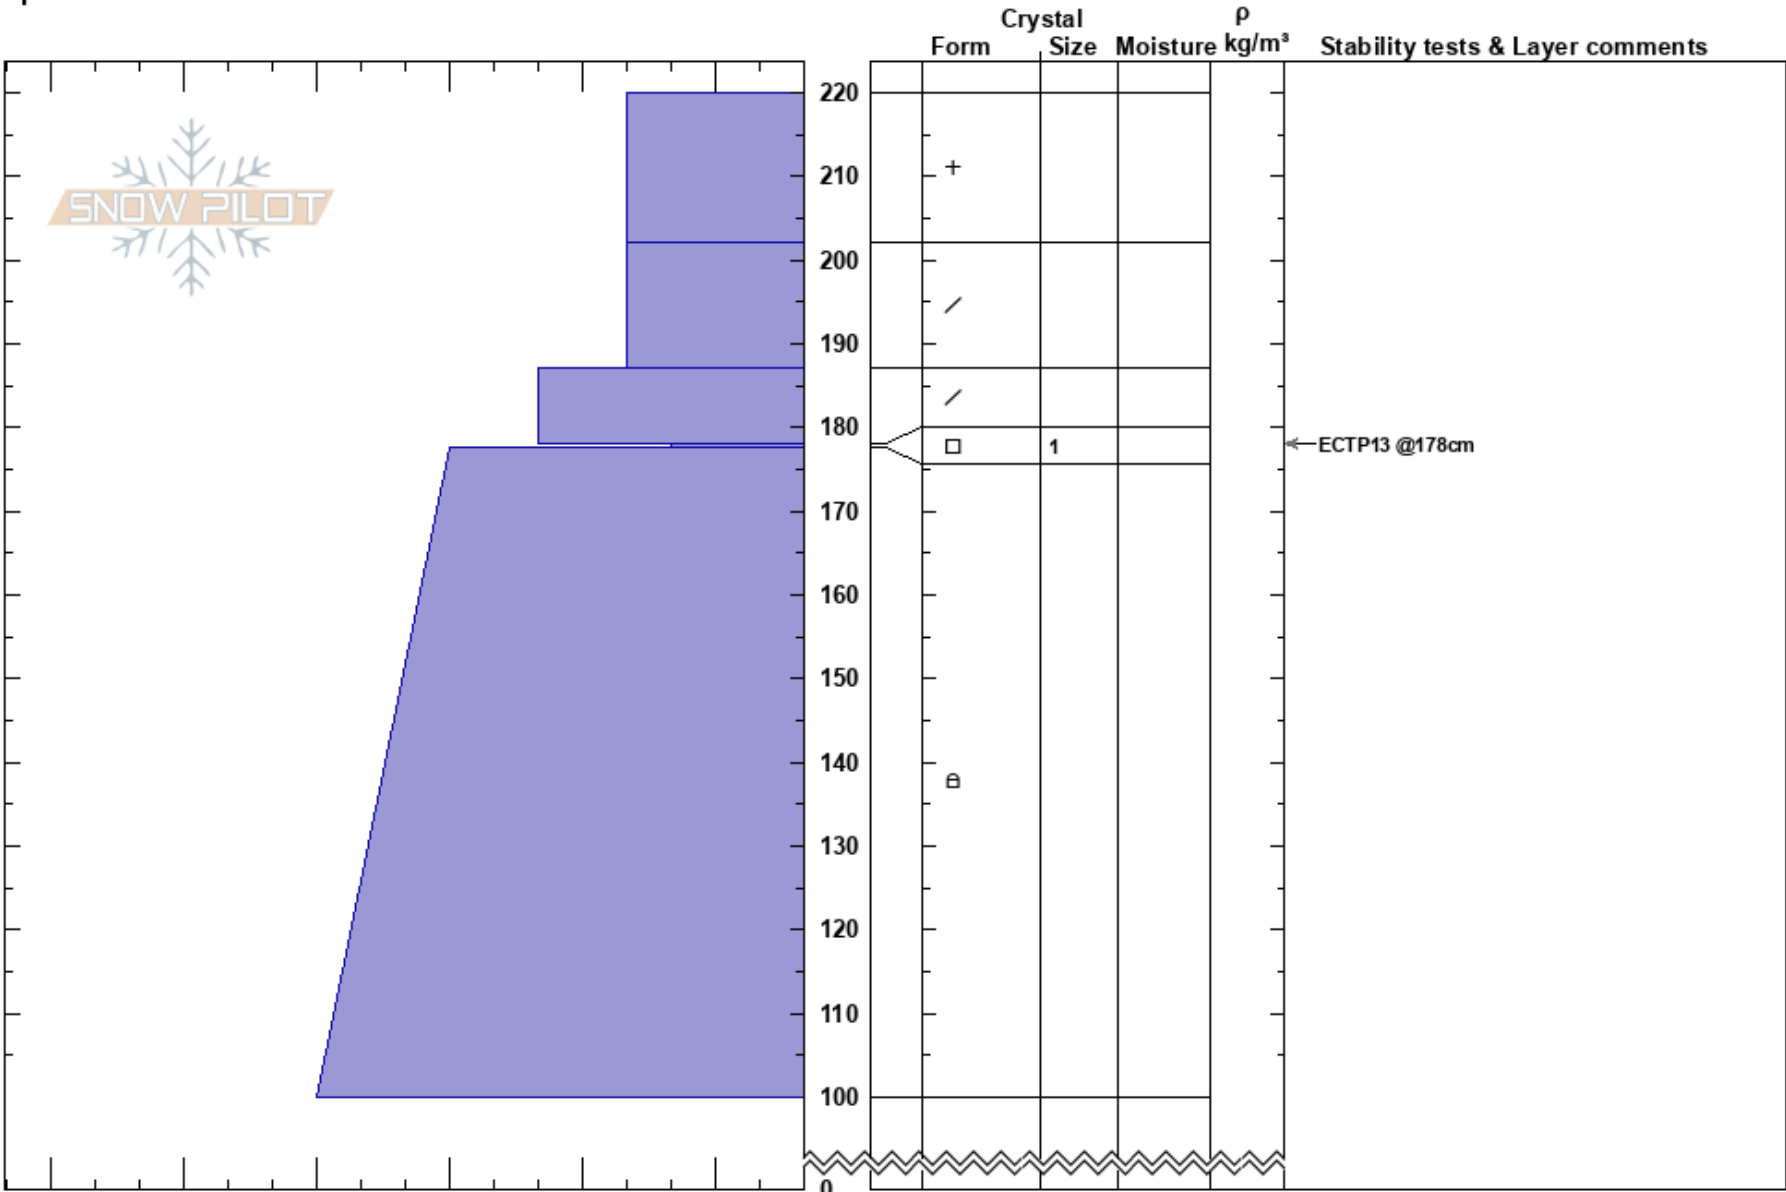

Yale Crk  
Centennial Range  
MT  
Elevation: 9111 ft  
Aspect: 75°  
Specifics:

Alex Marienthal  
03/01/2024 - 1:25pm  
Co-ord: 44.55458N, -111.46592W  
Slope Angle: 26°  
Wind Loading: previous

Stability: Fair    HS:220  
Air Temperature: -6°C    Layer Notes: 178-177.5cm:Problematic layer  
Sky Cover: OVC  
Precipitation: S2  
Wind: W Calm

Notes: The top 5.5" of snow = 0.9" SWE  
Top 8" = 1.2" SWE  
Top 14" = 2.0" SWE (measured with Snowmetrics SWE tube)