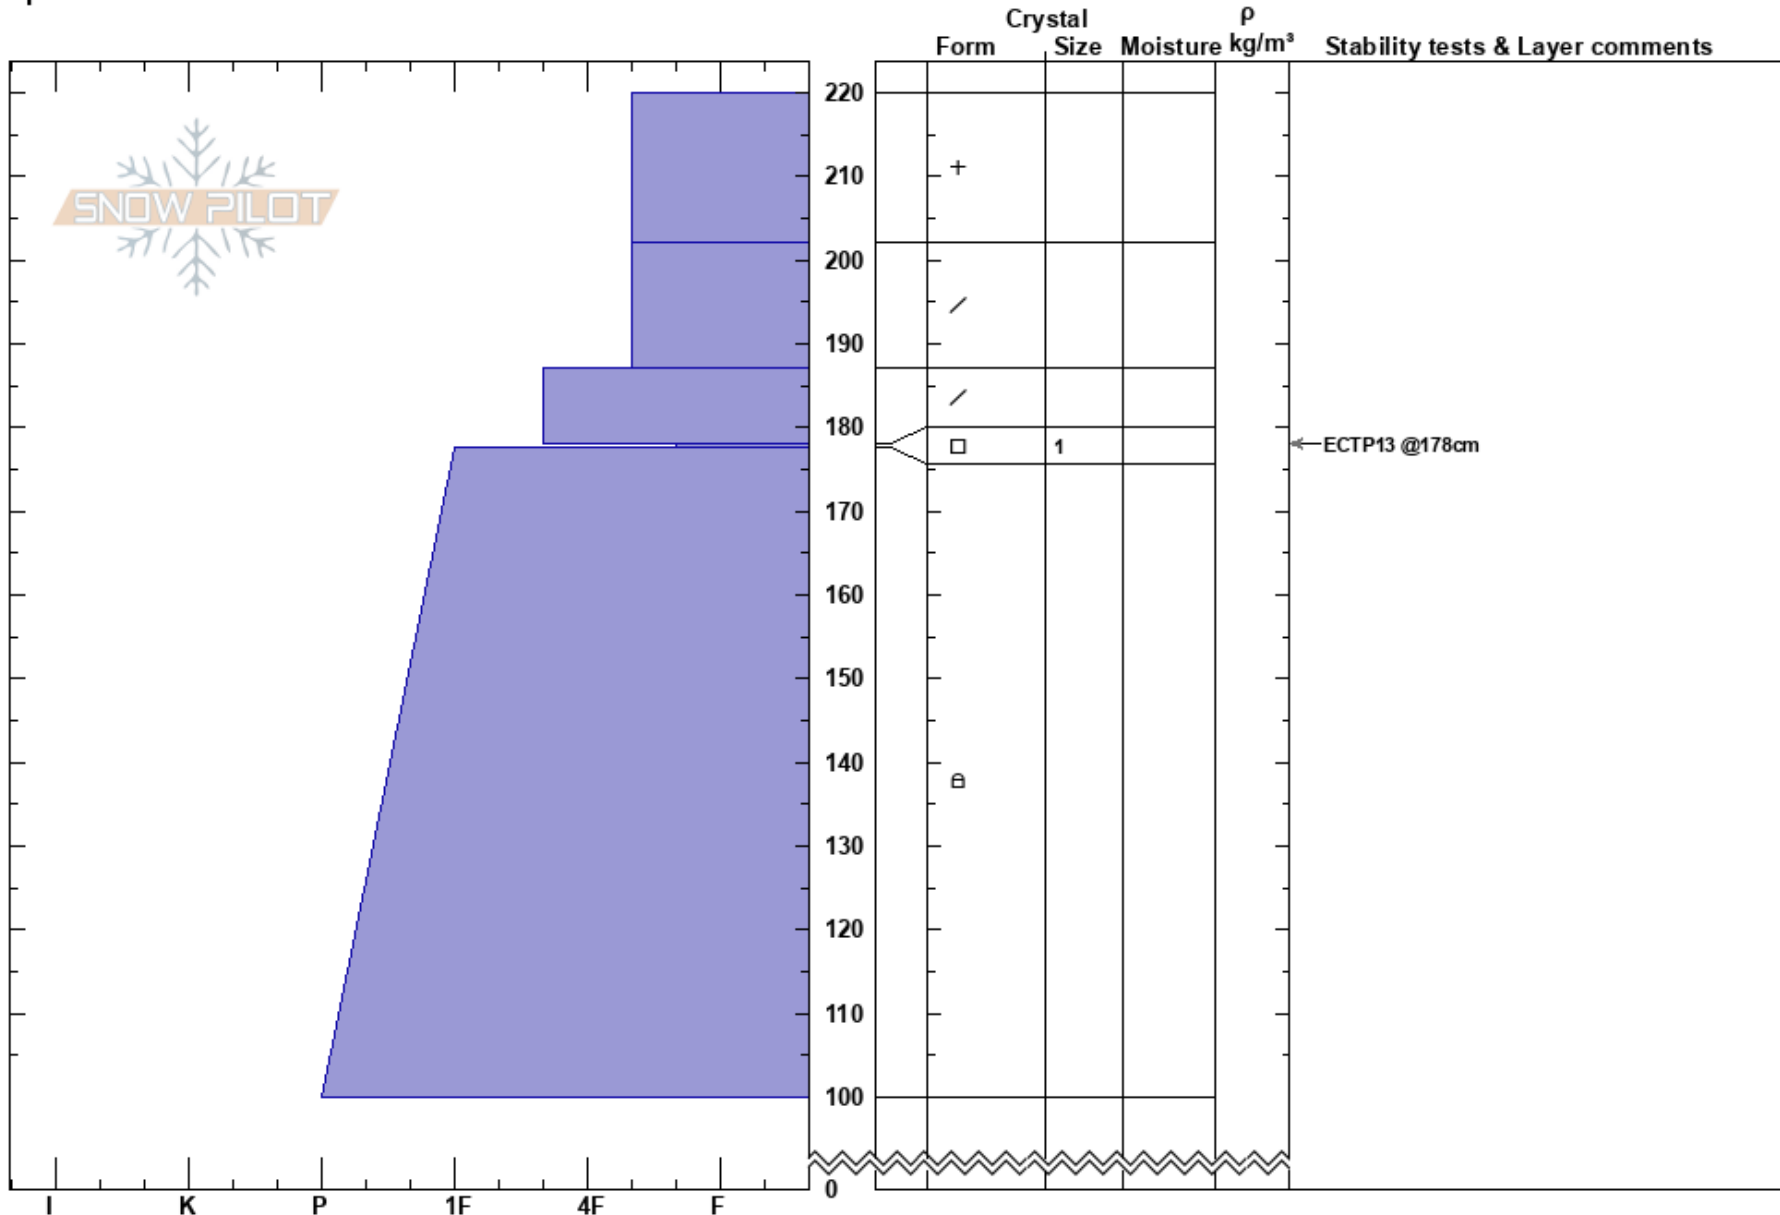

Yale Crk
 Centennial Range
 MT
Elevation: 9111 ft
Aspect: 75°
Specifics:

Alex Marienthal
 03/01/2024 - 1:25pm
Co-ord: 44.55458N, -111.46592W
Slope Angle: 26°
Wind Loading: previous

Stability: Fair **HS:**220 **Layer Notes:**
 Air Temperature: -6°C 178-177.5cm:Problematic layer
 Sky Cover: OVC
 Precipitation: S2
 Wind: W Calm

Notes: The top 5.5" of snow = 0.9" SWE
 Top 8" = 1.2" SWE
 Top 14" = 2.0" SWE (measured with Snowmetrics SWE tube)