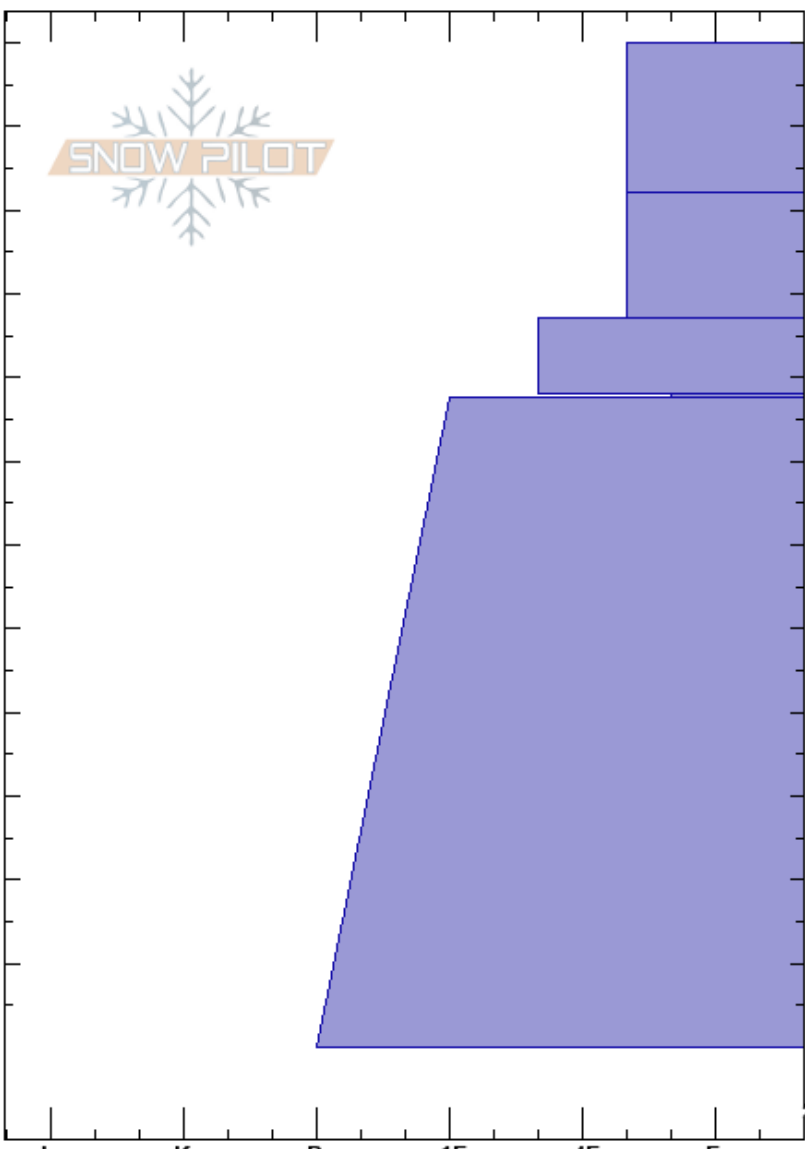

Yale Crk
 Centennial Range
 MT
 Elevation: 9111 ft
 Aspect: 75°
 Specifics:

Alex Marienthal
 03/01/2024 - 1:25pm
 Co-ord: 44.55458N, -111.46592W
 Slope Angle: 26°
 Wind Loading: previous

Stability: Fair
 Air Temperature: -6°C
 Sky Cover: OVC
 Precipitation: S2
 Wind: W Calm

HS:220
 178-177.5cm: Problematic layer

Height (cm)	Crystal		Moisture	ρ kg/m ³	Stability tests & Layer comments
	Form	Size			
220					
210	+				
200	/				
190	/				
180	□	1			← ECTP13 @178cm
170					
160					
150					
140	⊖				
130					
120					
110					
100					
0					

Notes: The top 5.5" of snow = 0.9" SWE
 Top 8" = 1.2" SWE
 Top 14" = 2.0" SWE (measured with Snowmetrics SWE tube)