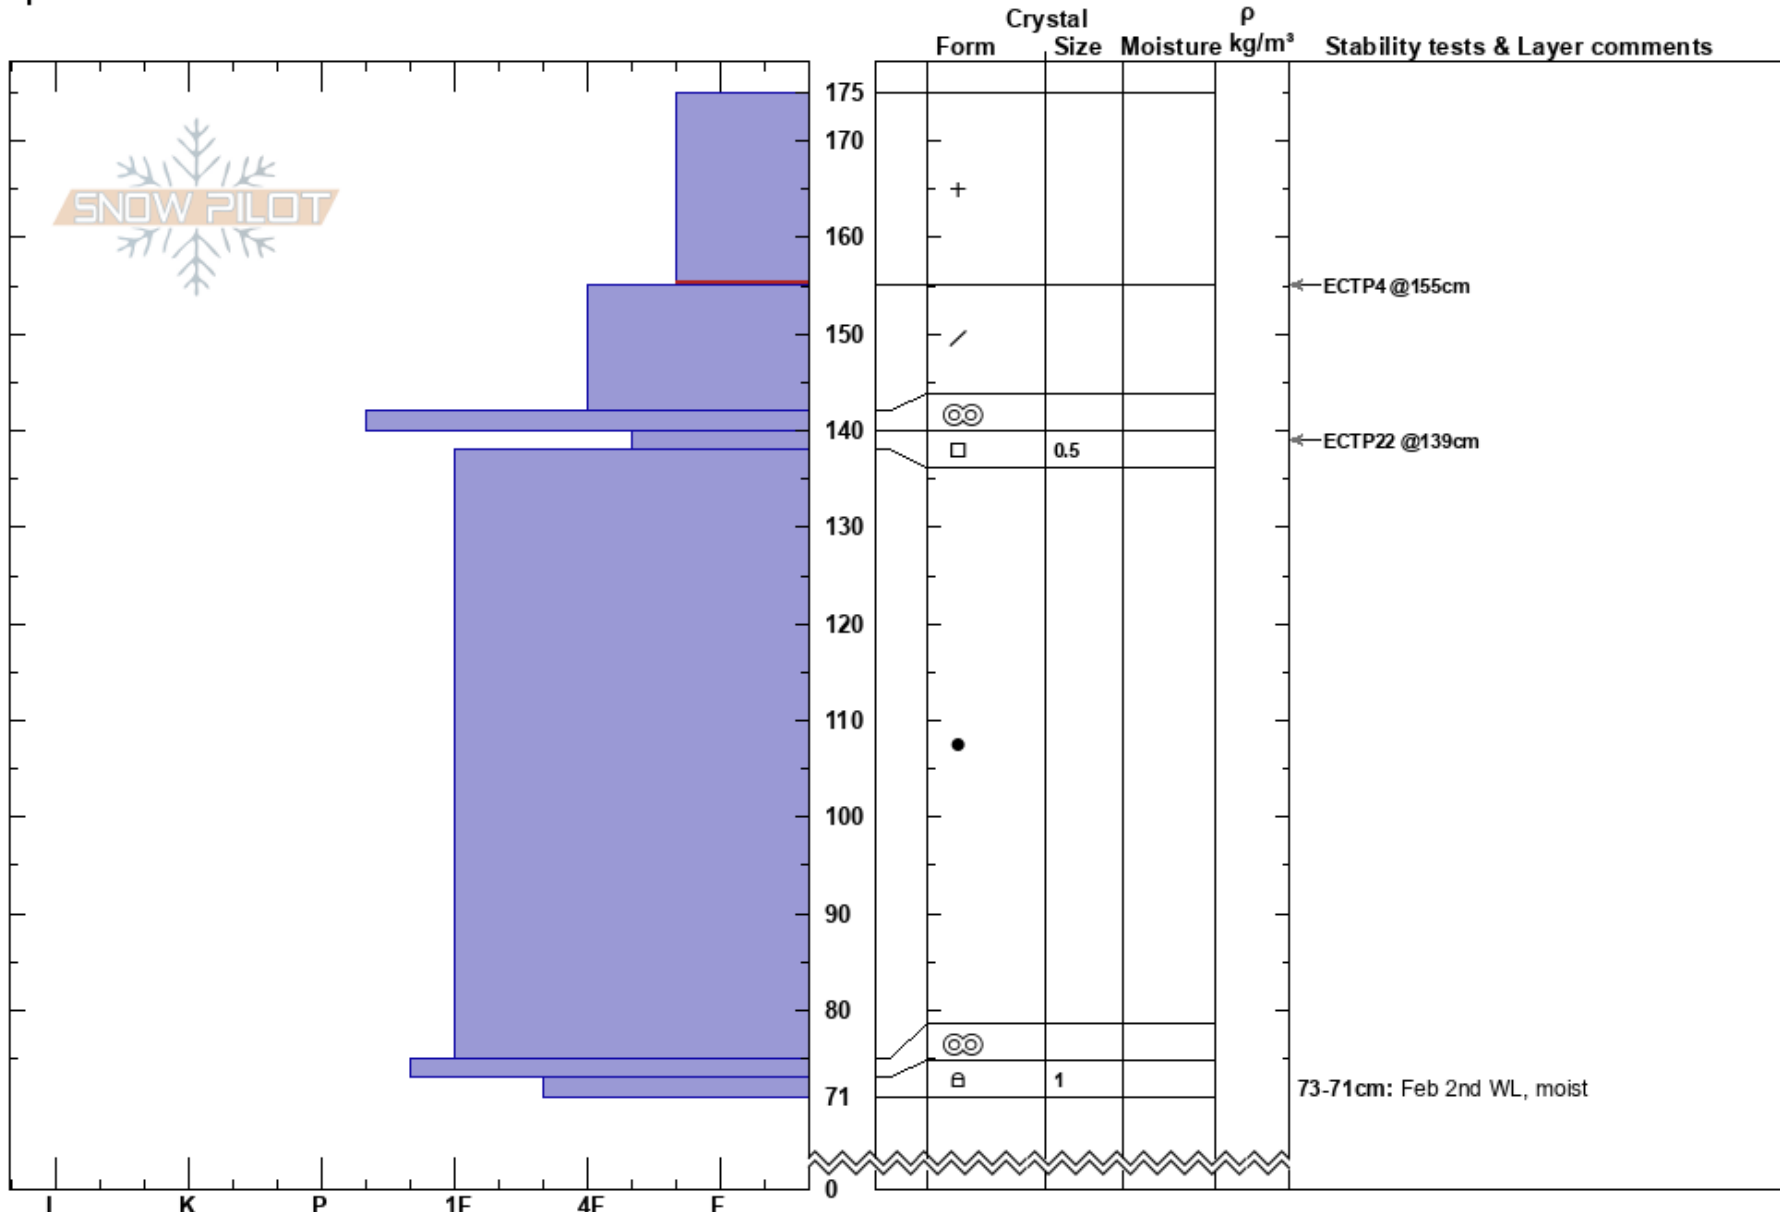

Taylor Mtn
 Teton Range
 WY
 Elevation: 9200 ft
 Aspect: SW
 Specifics:

Alex Drinkard
 03/01/2024 - 11:00am
 Co-ord: 43.53229N, -110.96891W
 Slope Angle: 24°
 Wind Loading: yes

Stability:
 Air Temperature:
 Sky Cover: OVC
 Precipitation: S2
 Wind: SW Strong

HS:175
 175-155cm: Problematic layer
 73-71cm: Feb 2nd WL, moist

Notes: