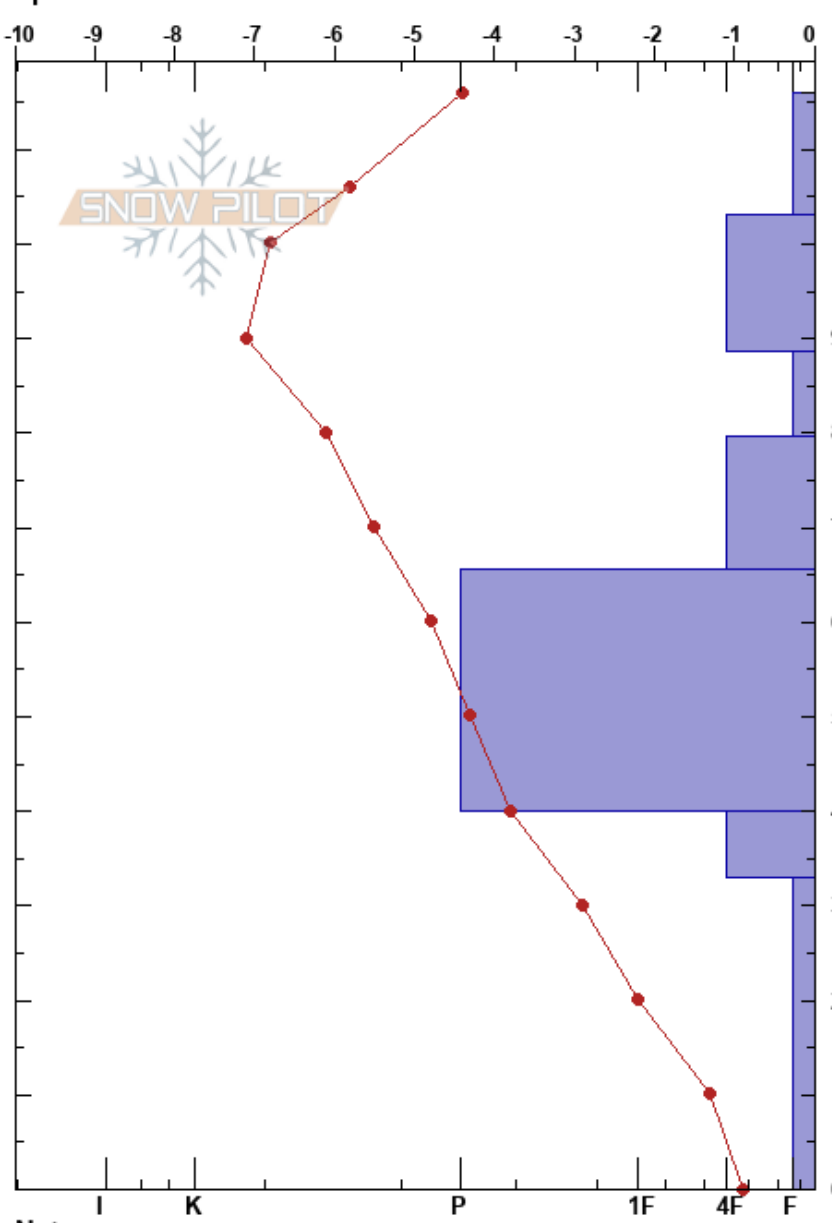

Ball Mtn  
 Sawatch  
 CO  
 Elevation: 11871 ft  
 Aspect: NE  
 Specifics:

Ethan Higgins  
 02/26/2024 - 12:45pm  
 Co-ord: 13S 395118W 4344177N  
 Slope Angle: 21°  
 Wind Loading: yes

Stability:  
 Air Temperature: -1.2°C  
 Sky Cover: BKN  
 Precipitation: NO  
 Wind: S Light Breeze

HS:116  
 PF:35  
 PS: 15  
 33-0cm: Problematic layer

Height (cm)	Crystal		$\rho$ kg/m <sup>3</sup>	Stability tests & Layer comments
	Form	Size		
116	/	1		
110	□	1		
100	□	1		
90	□	1		
80	□	1-2		
70	□	1-2		
60	□	0.5-1		
50	□	0.5-1		
40	□	2-4		← CT23, SP @38cm
30	□	2-4		
20	^	6		← PST42/115 (End) @23cm
10	^	6		
0				