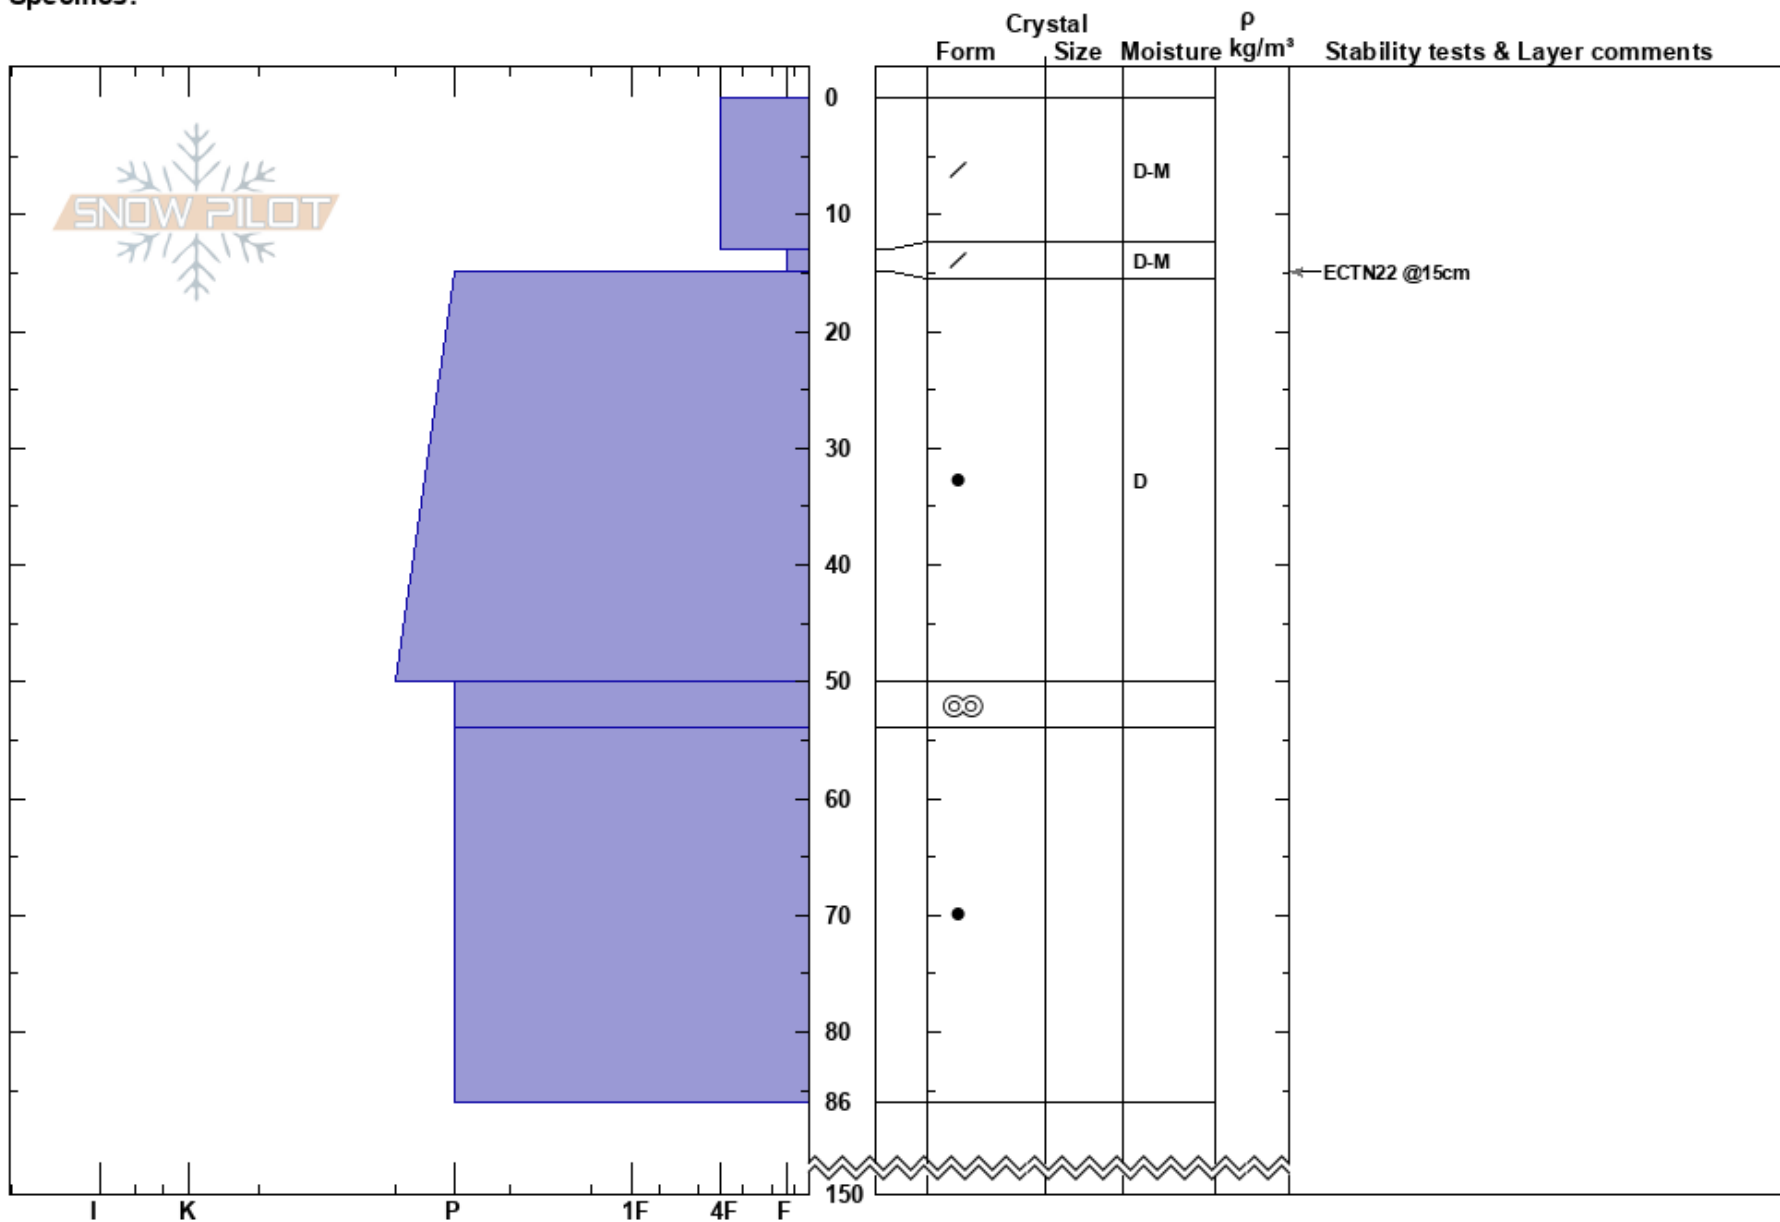

NO Smphamra TL
Funäsfjällen
Sweden
Elevation: 960 m
Aspect: NE
Specifics:

John Wilcoxon
01/03/2024 - 10:50
Co-ord: 33V 362272E 6941111N
Slope Angle: 26°
Wind Loading: previous

Stability: Good
Air Temperature:
Sky Cover: OVC
Precipitation: S-1
Wind: S Moderate
HS:150
Layer Notes:

Notes: OBJ: stabilitetstest i drevsnöflak