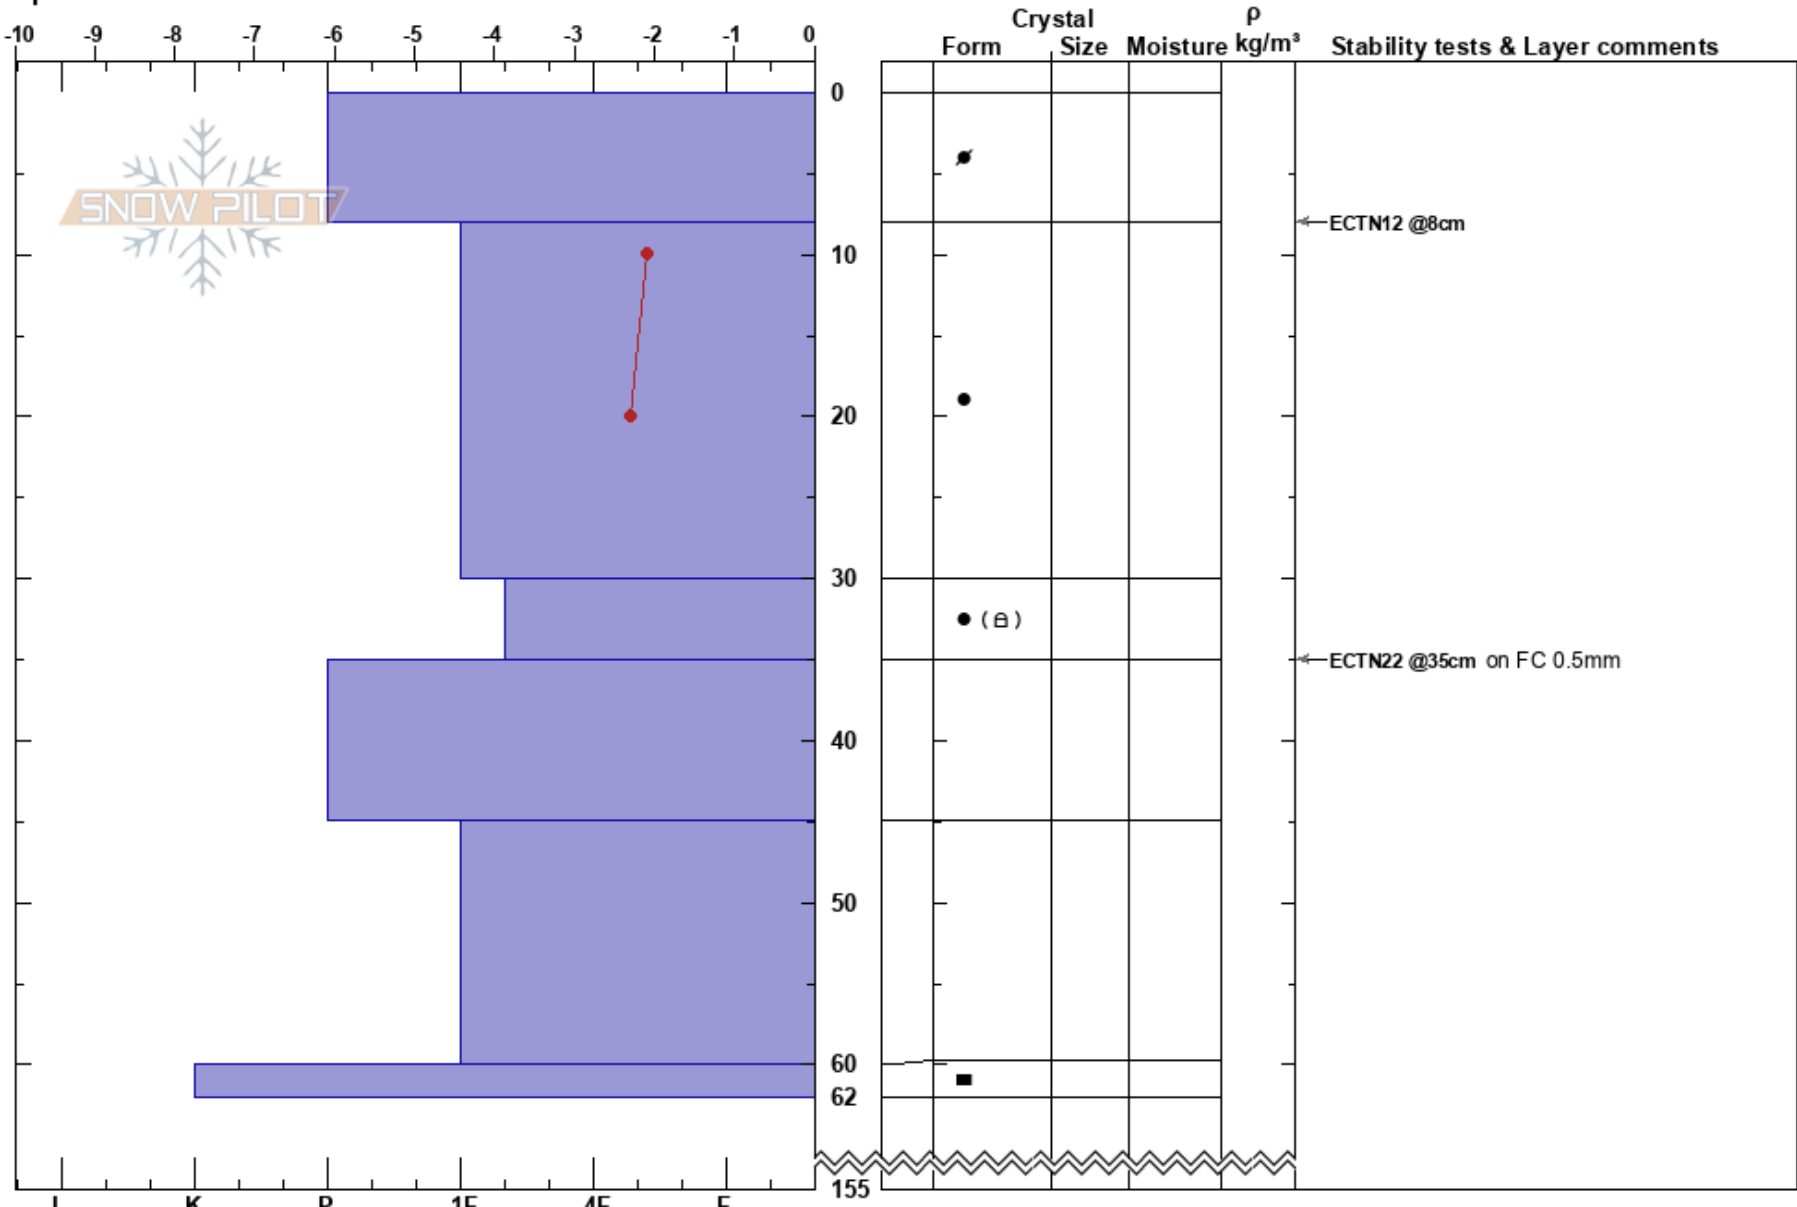

Kittelfjället
 Kittelfjället
 Sweden
 Elevation: 900 m
 Aspect: N
 Specifics:

Tyler Curtis
 01/03/2024 - 11:15
 Co-ord: 65.28442N, 15.48571E
 Slope Angle: 26°
 Wind Loading:

Stability:
 Air Temperature: -0.9°C
 Sky Cover: OVC
 Precipitation: S-1
 Wind: S Light Breeze

Notes: Planar Slope.