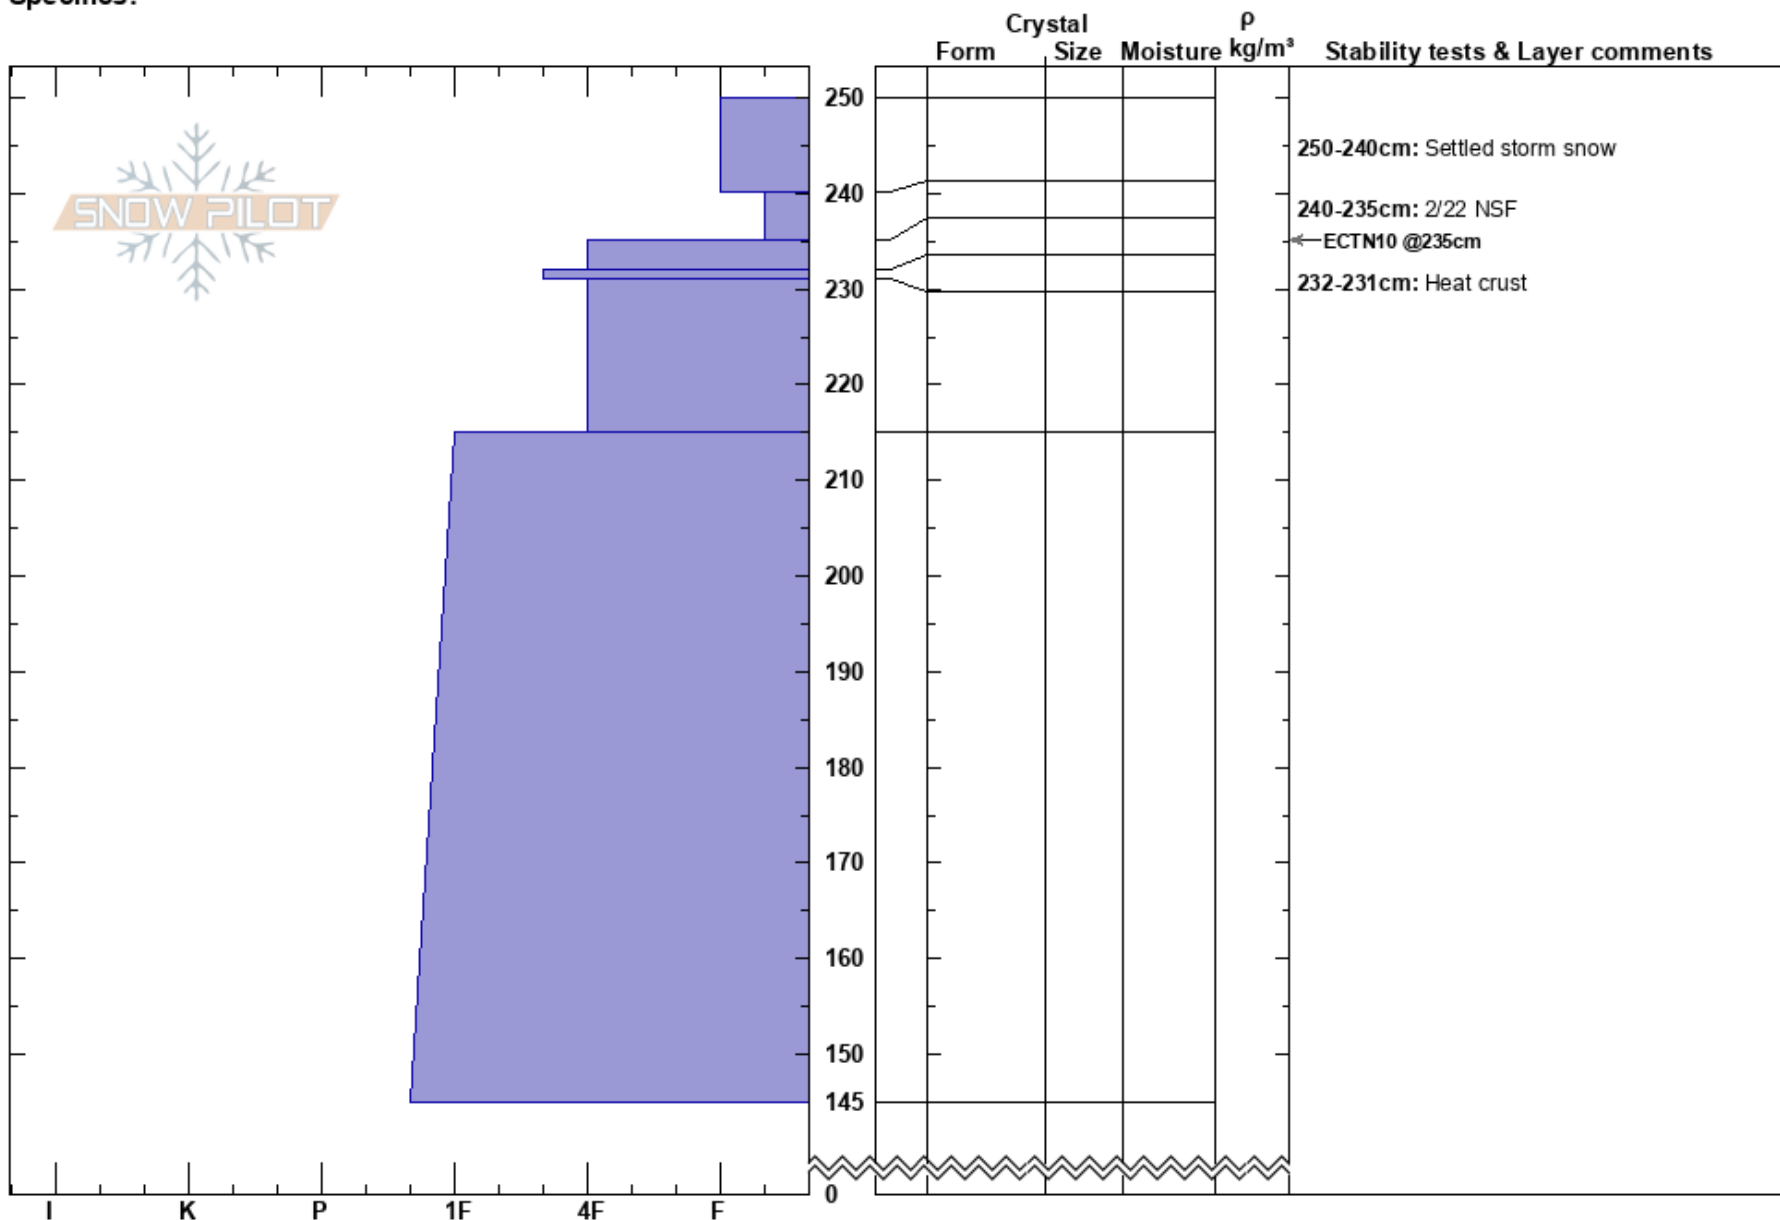

White Rhino Trees
 Uinta Range
 UT
 Elevation: 9900 ft
 Aspect: 35°
 Specifics:

Craig Gordon
 02/29/2024 - 2:00pm
 Co-ord: 40.84327N, -111.08260W
 Slope Angle: 36°
 Wind Loading: previous

Stability:
 Air Temperature:
 Sky Cover: FEW
 Precipitation: NO
 Wind: S Moderate

HS:250
 250-240cm: Settled storm snow
 240-235cm: 2/22 NSF
 240-235cm: Problematic layer
 232-231cm: Heat crust

Notes: Winds creating large and sensitive corni, but not actively loading leeward slopes.