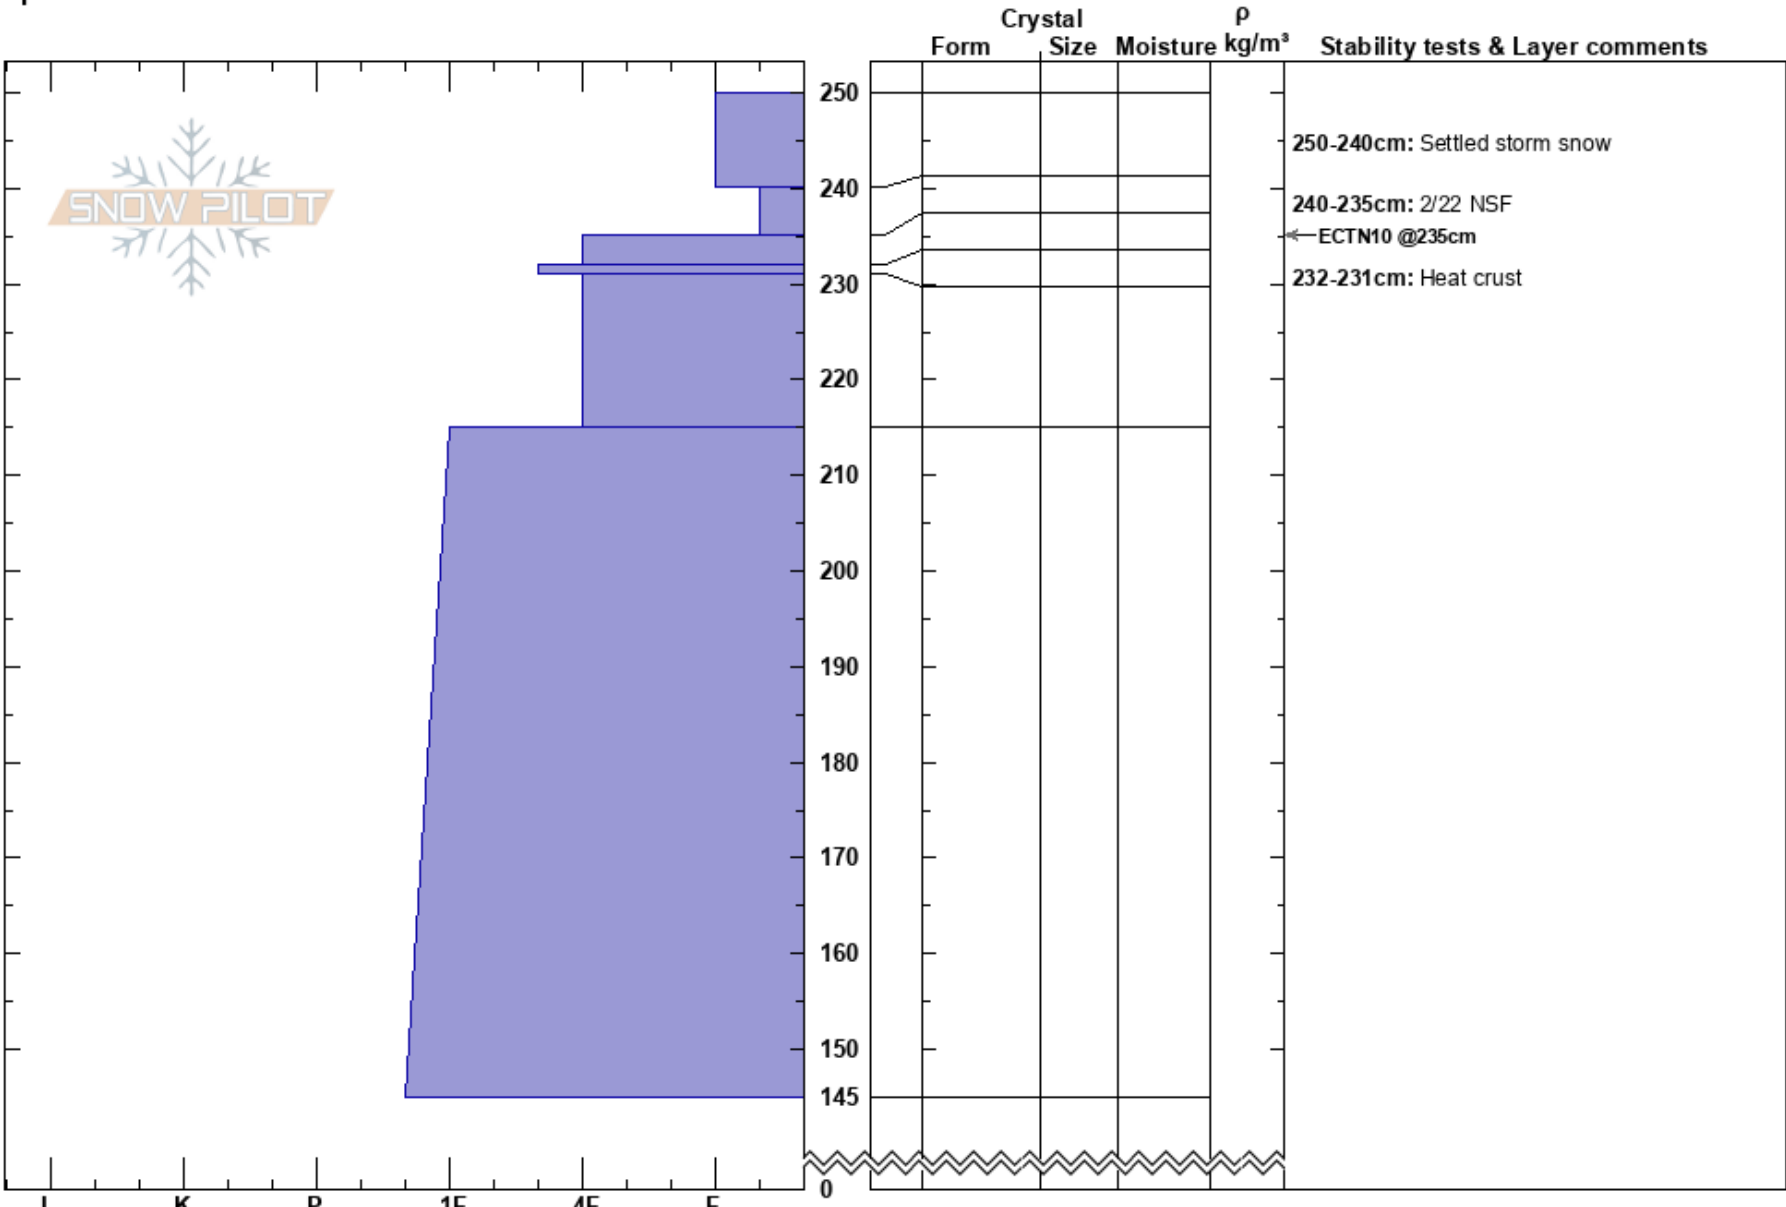

White Rhino Trees
 Uinta Range
 UT
 Elevation: 9900 ft
 Aspect: 35°
 Specifics:

Craig Gordon
 02/29/2024 - 2:00pm
 Co-ord: 40.84327N, -111.08260W
 Slope Angle: 36°
 Wind Loading: previous

Stability:
 Air Temperature:
 Sky Cover: FEW
 Precipitation: NO
 Wind: S Moderate

HS:250
 250-240cm: Settled storm snow
 240-235cm: 2/22 NSF
 240-235cm: Problematic layer
 232-231cm: Heat crust

Notes: Winds creating large and sensitive corni, but not actively loading leeward slopes.