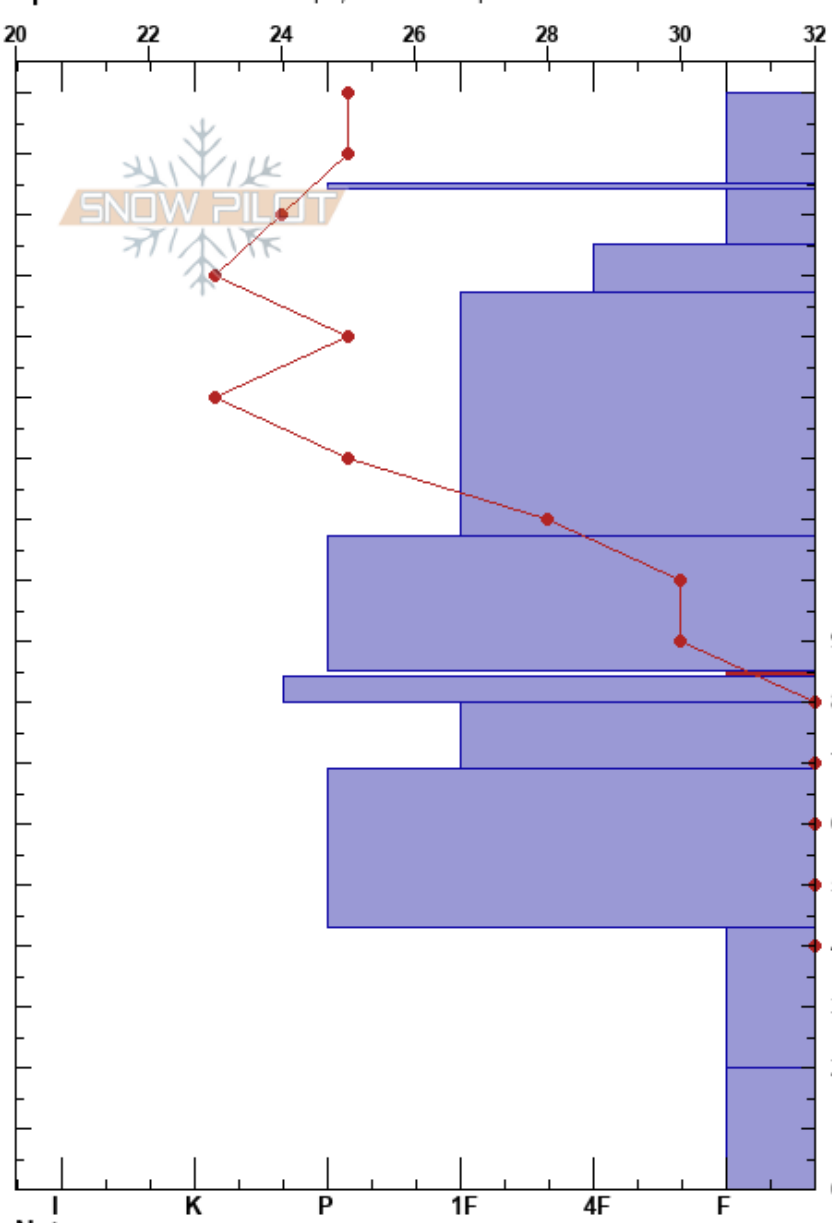

1st Turn - Leap Day
 Teton Range
 WY
 Elevation: 9800 ft
 Aspect: SW
 Specifics: Ski tracks on slope; We skied slope

Laura Gaylord
 02/29/2024 - 3:00pm
 Co-ord:
 Slope Angle: 24°
 Wind Loading: yes

Stability:
 Air Temperature: 23°F
 Sky Cover: OVC
 Precipitation: S-1
 Wind: SW Light Breeze

HS:180
 PF:45 85-84cm:Problematic layer
 PS: 10

Height (cm)	Crystal		Moisture	ρ kg/m ³	Stability tests & Layer comments
	Form	Size			
180	+r	2			
170	/	3			← ECTN11 @170cm
165	/	0.3			← ECTN11 @165cm
160	/	2			← CT14, Q2 @165cm
155	/ (⊖)	2(0.3)			← CT20, Q2 @155cm ← ECTN23 @155cm
130	⊖	0.3			
100	.	0.3			
86	□	1.5-2			← ECTP23 @86cm 1mm FC on MFcr
85	⊙	0.3			← CT22, Q1 @85cm
70	• (⊖)	0.1-1 (4)			
50	•	0.3-1			
30	□	2.5-3			
10	^ (Δ)	2.5-4 (6)			

Notes: Grom score of 5