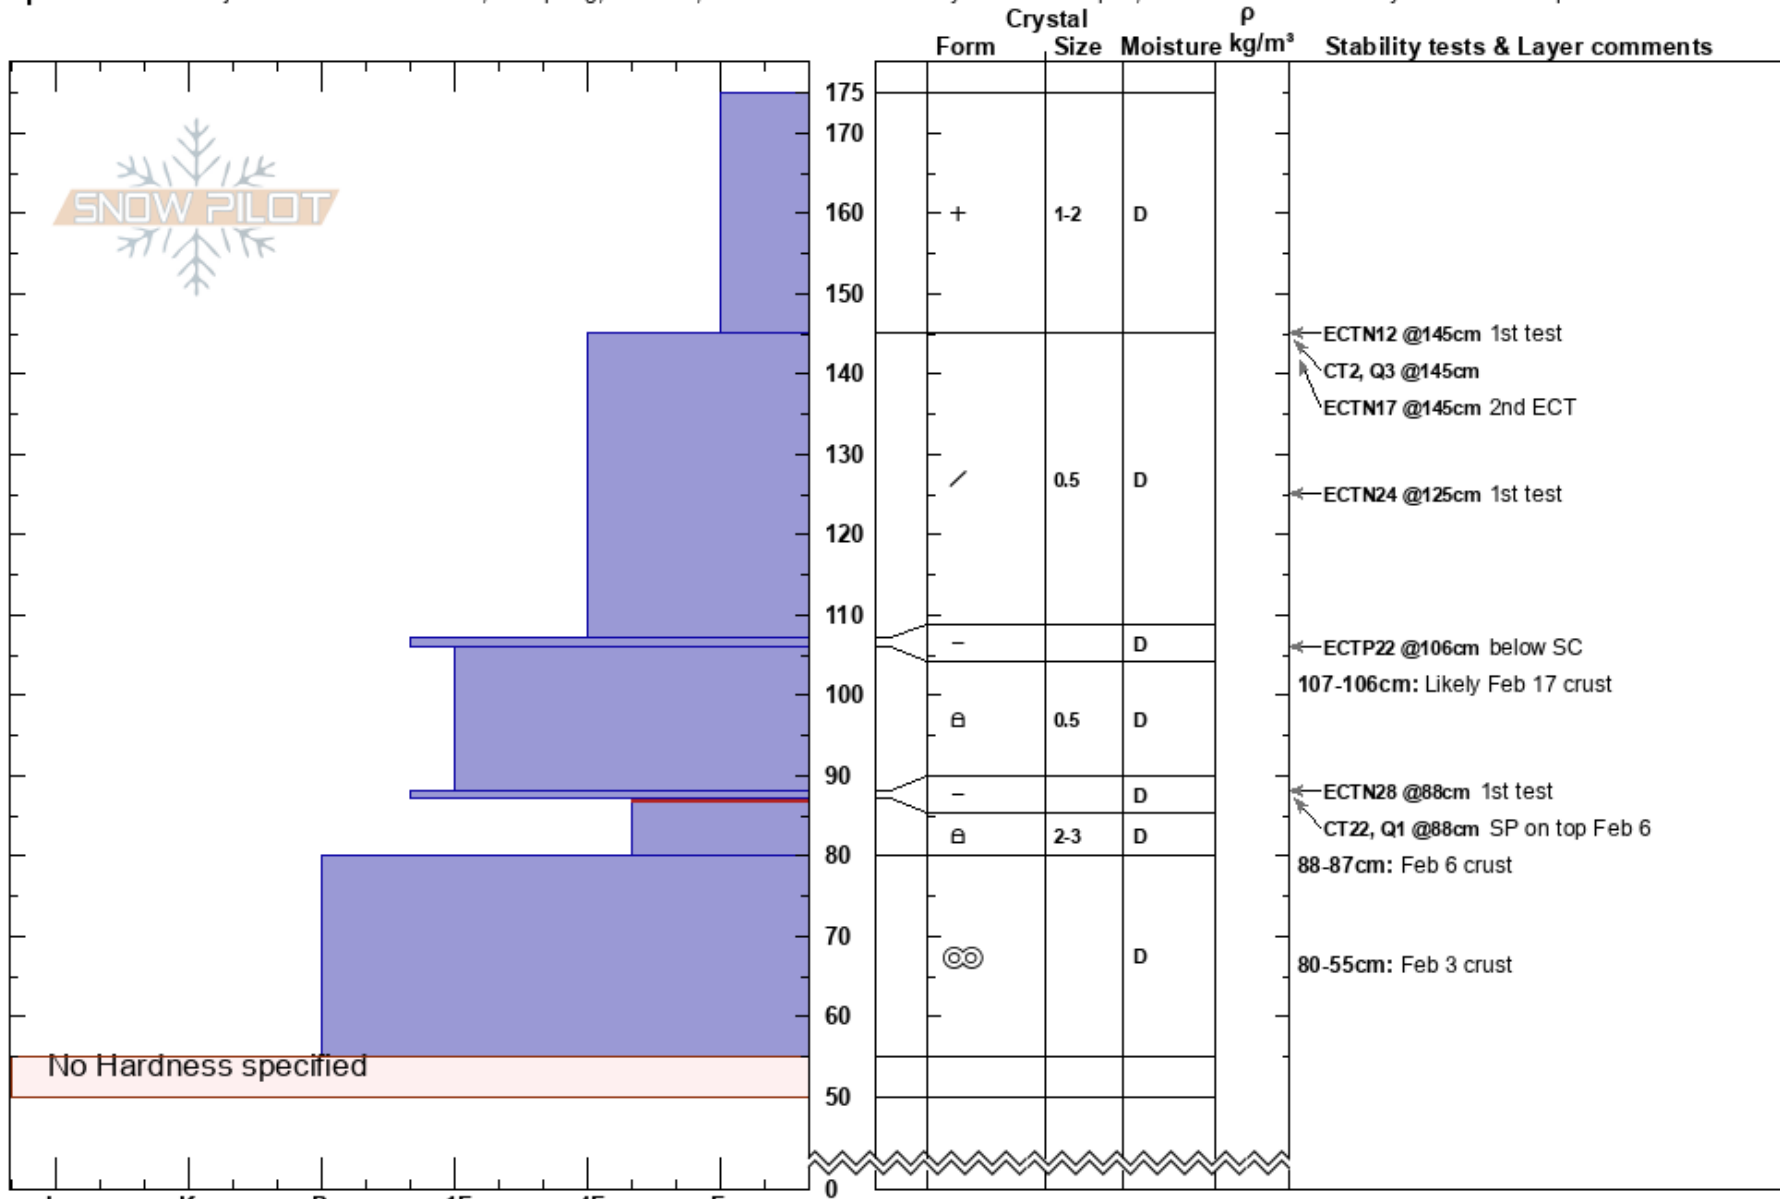

Shed 7 W
 Lewis Range
 MT
 Elevation: 6570 ft
 Aspect: SE

BNSF Avalanche Safety
 02/29/2024 - 2:35pm
 Co-ord: 48.25516N, -113.49392W
 Slope Angle: 24°
 Wind Loading: yes

Stability: Poor
 Air Temperature: -1°C
 Sky Cover: OVC
 Precipitation: NO
 Wind: SW Strong

HS:175
 PF:70
 107-106cm: Likely Feb 17 crust
 88-87cm: Feb 6 crust
 87-80cm: Problematic layer
 80-55cm: Feb 3 crust

Specifics: Pit is adjacent to avalanche: other; Collapsing, localized; Recent avalanche activity on similar slopes; Recent avalanche activity on different slopes

Notes: Pit is within 50 m of a recent (likely ran w/in past 12 hours) HS avalanche
 Occasional Extreme gusts from SW