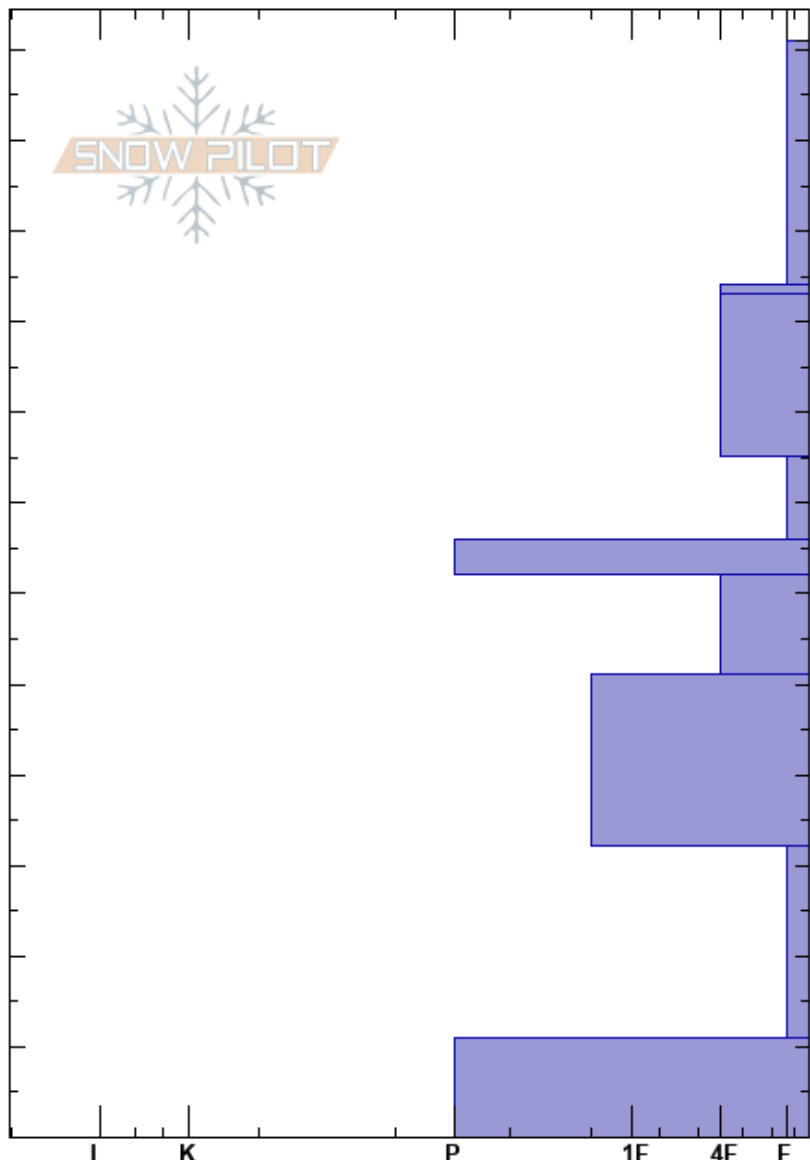

Pyramid W
 Swan Range
 MT
 Elevation: 7608 ft
 Aspect: W
 Specifics:

Payton Schiff
 02/29/2024 - 2:25pm
 Co-ord: 12T 318995W 5237359N
 Slope Angle:
 Wind Loading: previous

Stability:
 Air Temperature:
 Sky Cover: OVC
 Precipitation: NO
 Wind: SW Moderate

HS:121

Layer Notes:

Crystal Form	Crystal Size	Moisture	ρ kg/m ³	Stability tests & Layer comments
/	0.1-0.5			
-				← ECTN16 @94cm
•	0.3-0.5			
□	1-1.5			
⊙				
□	1-1.5			
⊕	0.5-1			
□	1-2			
□ ⊙	2-3			

Notes: