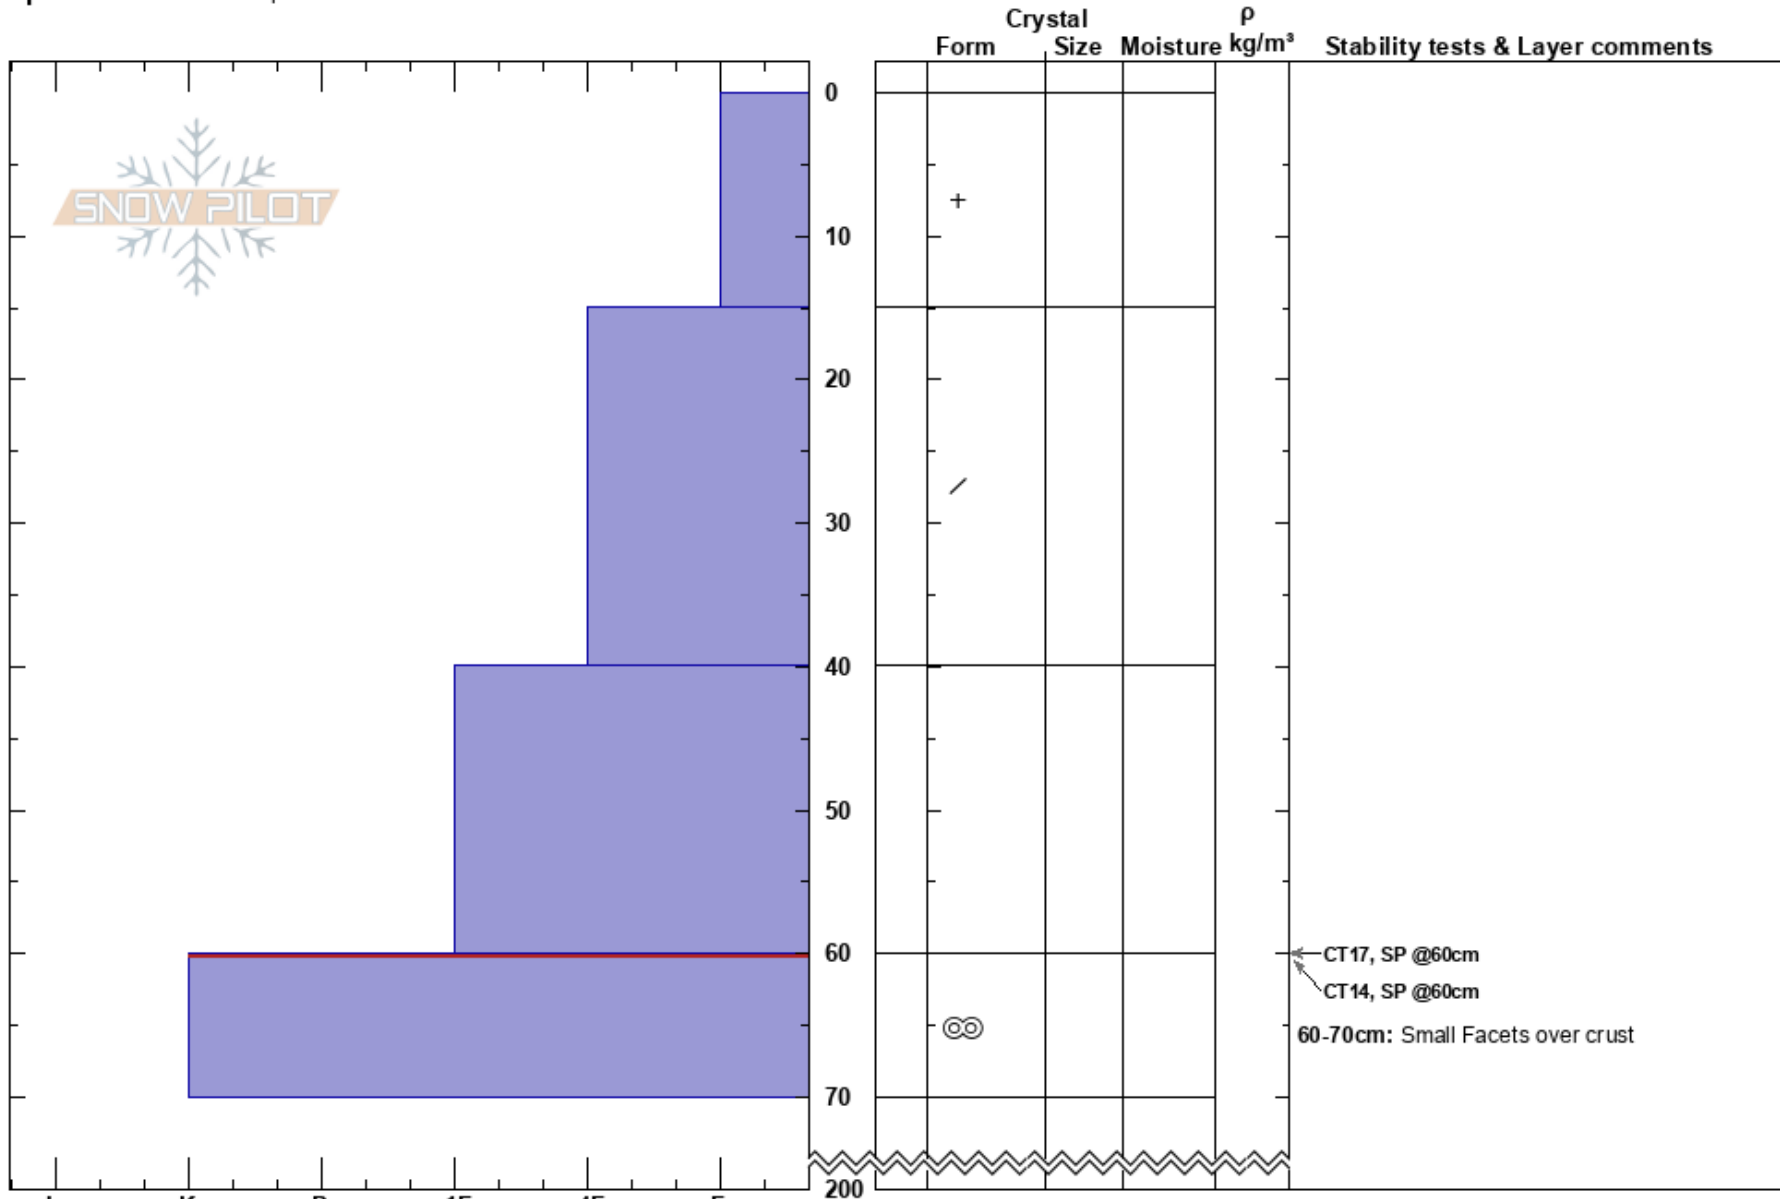

Catwalk
 Skeena
 BC
 Elevation: 5500 ft
 Aspect: NE
 Specifics: We skied slope

Elliot James
 01/03/2024 - 11:00
 Co-ord: 54.35888N, -128.78888W
 Slope Angle: 30°
 Wind Loading:

Stability:
 Air Temperature: -10°C
 Sky Cover: SCT
 Precipitation: NO
 Wind: SE Moderate
 HS:200
 PF:40
 PS:30
 Layer Notes:
 60-70cm: Small Facets over crust
 60-70cm: Problematic layer

Notes: Quick pit on low angle slope at top of ski run to investigate Feb 9th FC/MFcr.