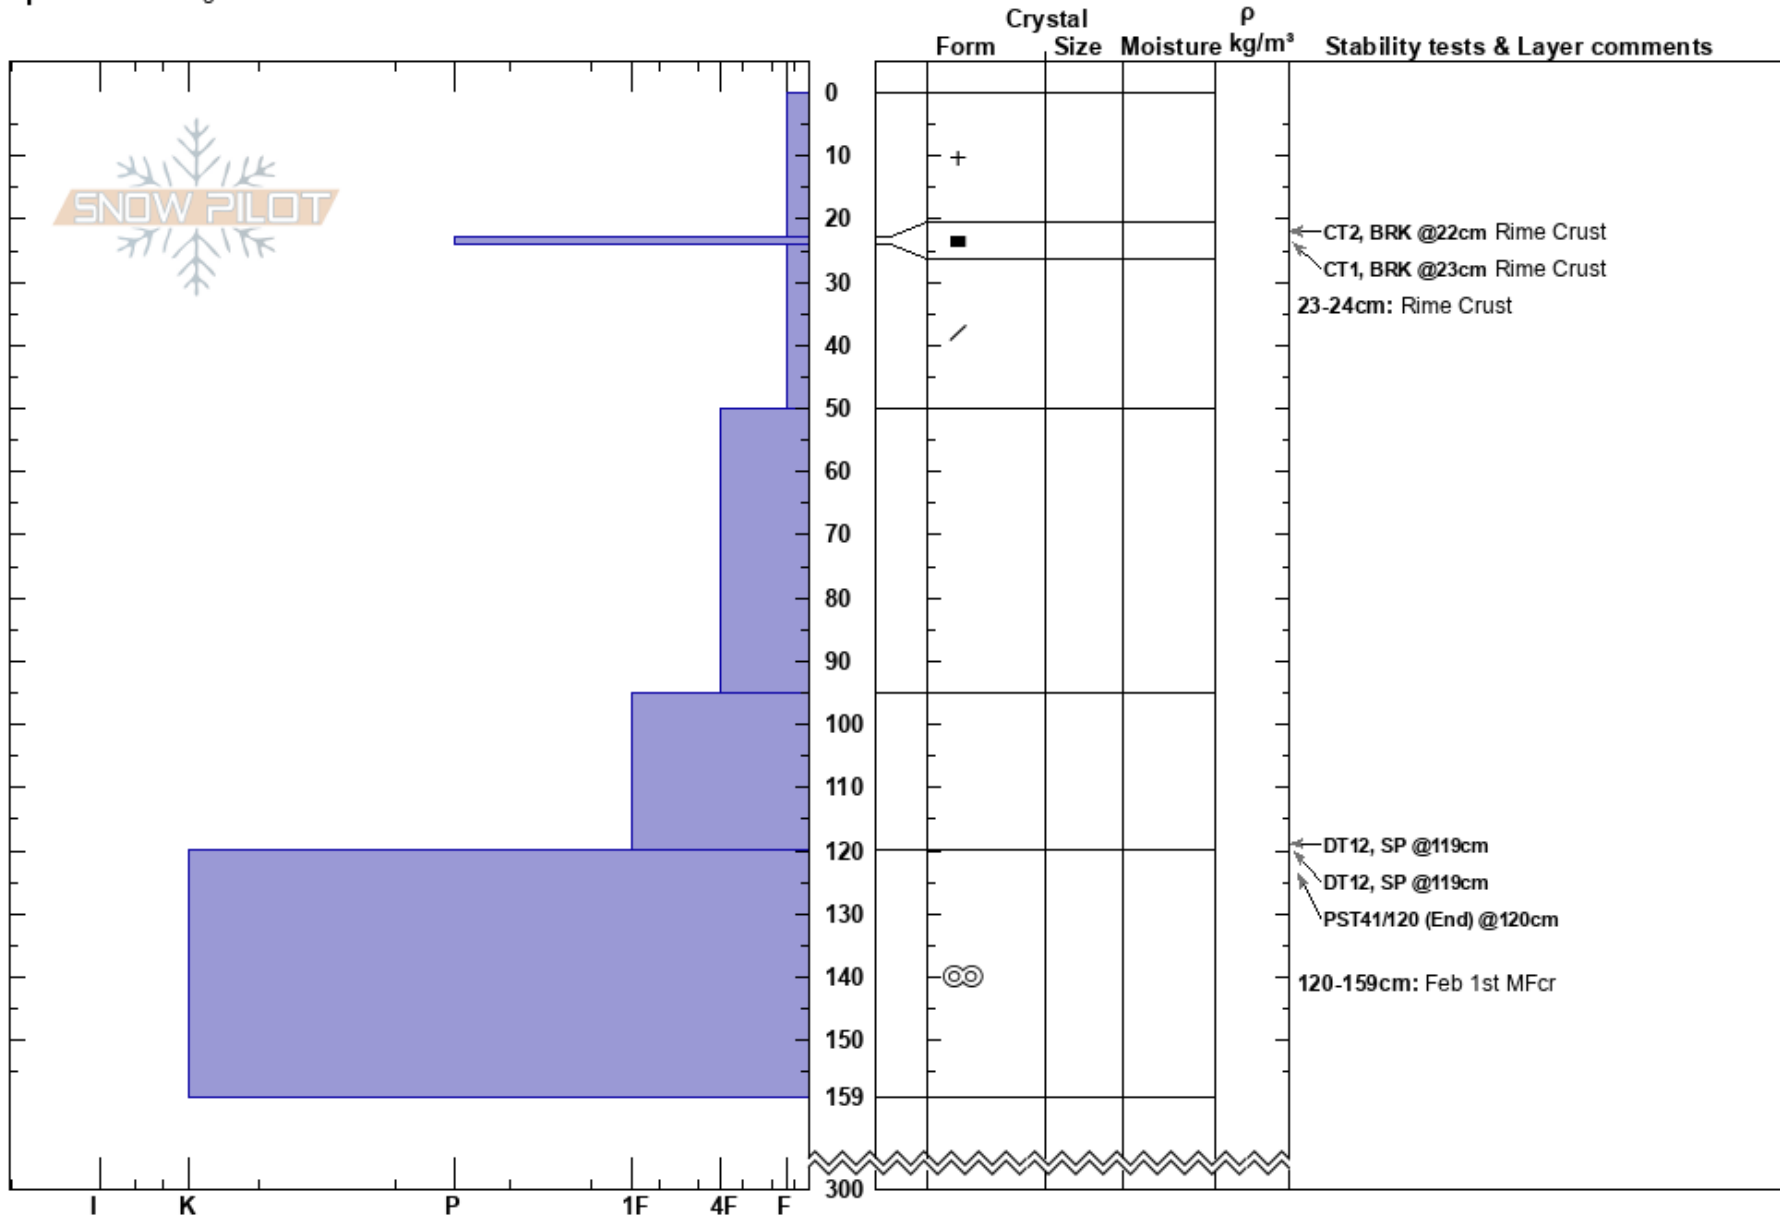

Trapper 1 Left of Fan
 monashee
 CA
Elevation: 1710 m
Aspect: NE
Specifics: Pit dug in a Ski Area

Monashee Powder
 02/29/2024 - 9:30am
Co-ord:
Slope Angle: 30°
Wind Loading:

Stability:
Air Temperature: -3.1°C
Sky Cover: OVC
Precipitation: S2
Wind: SW Light Breeze

HS:300
Layer Notes:
 23-24cm: Rime Crust
 120-159cm: Feb 1st MFcr
 120-159cm: Problematic layer

Notes: