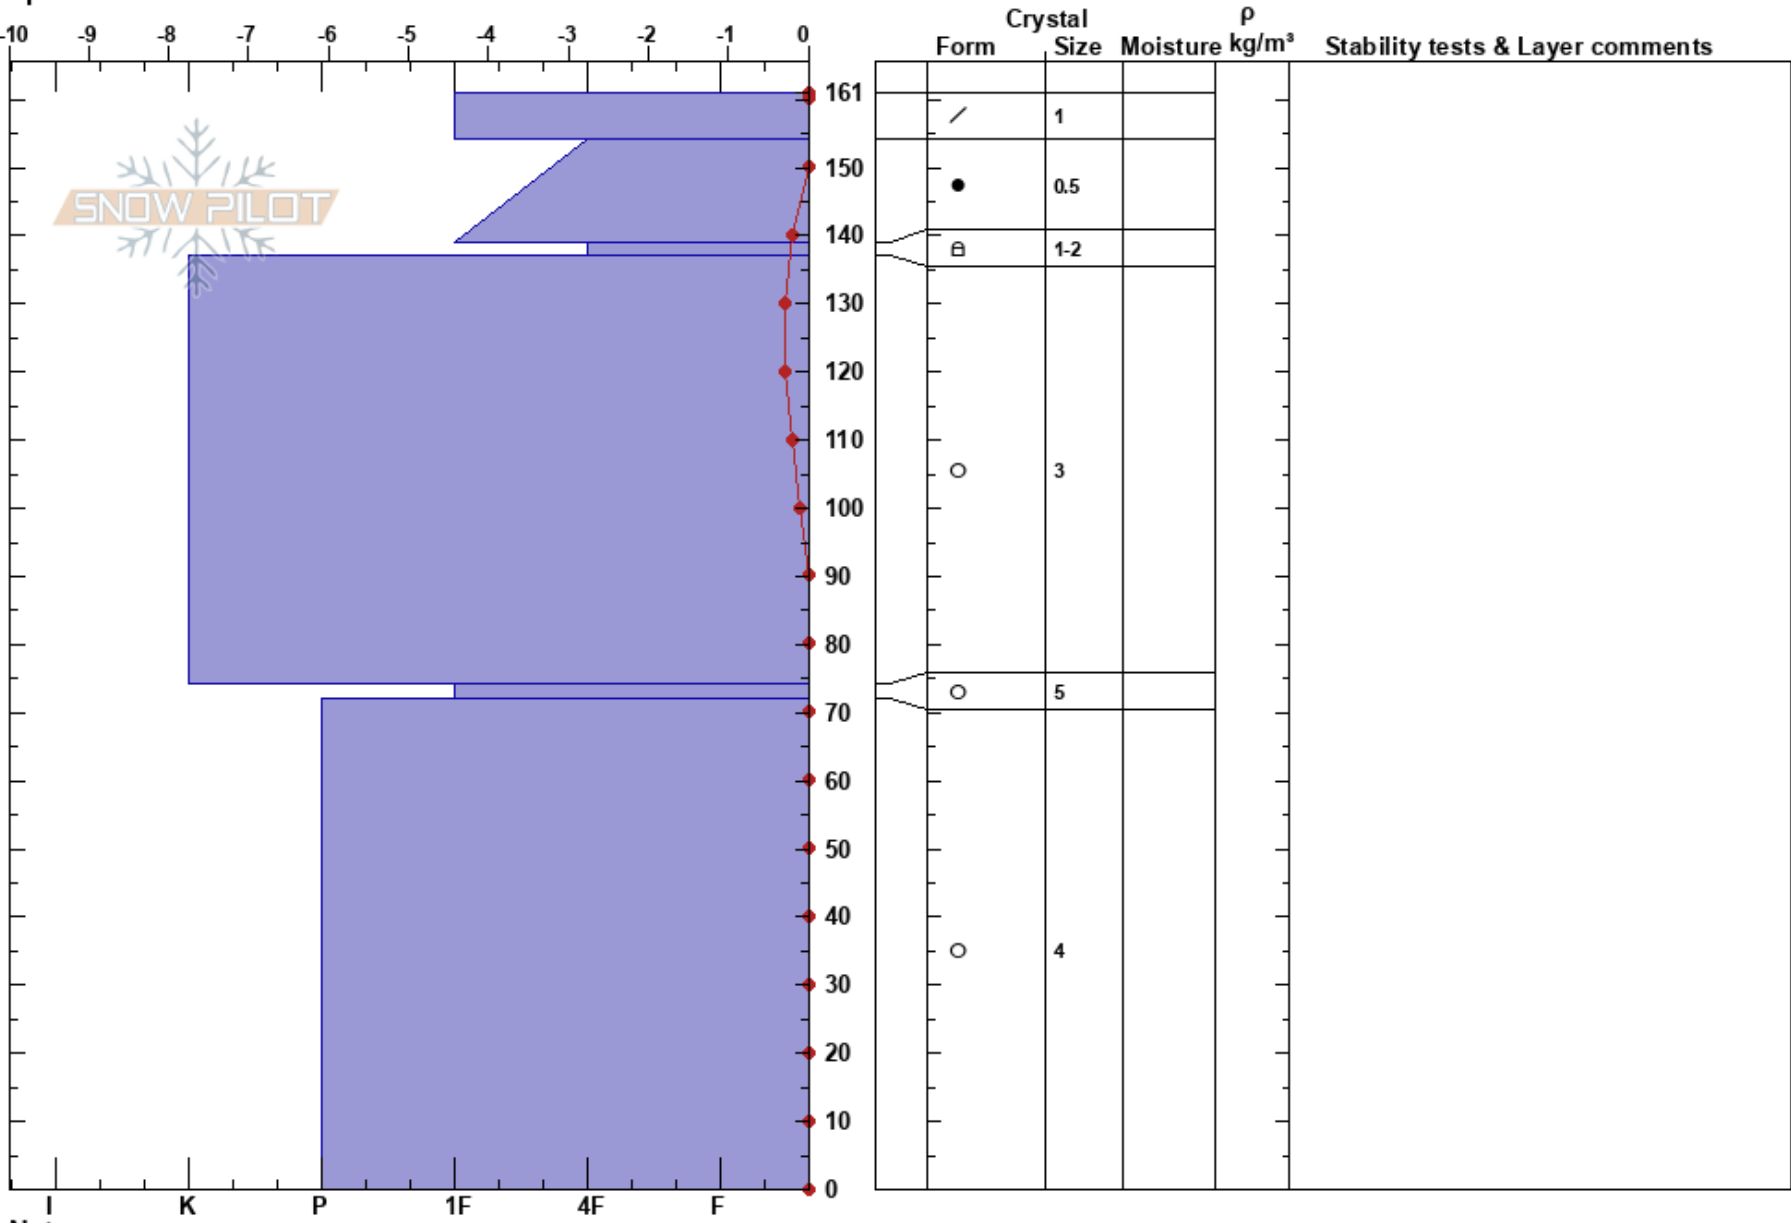

Spx Model Pit #2
 North Cascades, West
 WA
 Elevation: 4750 ft
 Aspect: NW
 Specifics:

Lee Lazzara
 02/11/2024 - 10:30am
 Co-ord: 48.85129N, -121.68370W
 Slope Angle: 31°
 Wind Loading:

Stability:
 Air Temperature:
 Sky Cover:
 Precipitation:
 Wind:

HS: 161
 Layer Notes:
 139-137cm: Problematic layer

Notes: