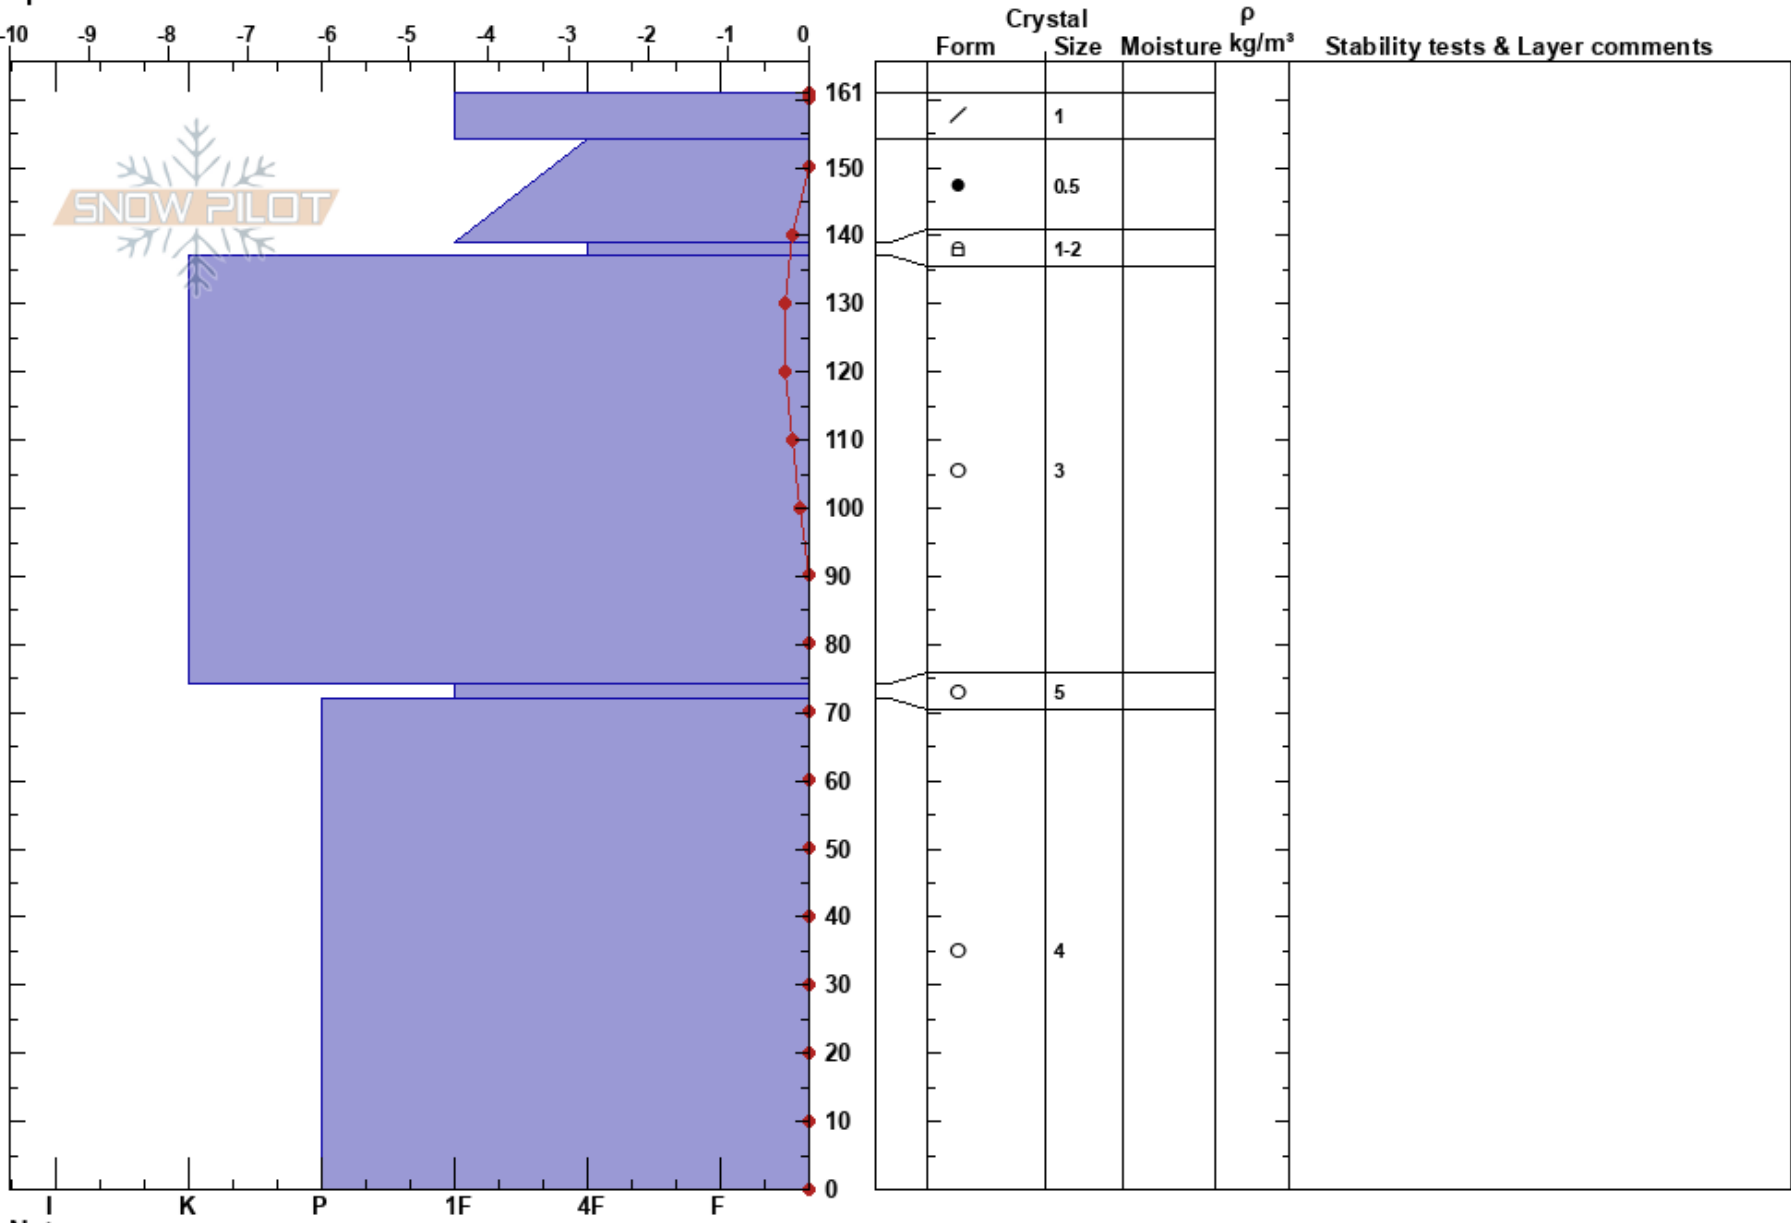

Spx Model Pit #2  
 North Cascades, West  
 WA  
 Elevation: 4750 ft  
 Aspect: NW  
 Specifics:

Lee Lazzara  
 02/11/2024 - 10:30am  
 Co-ord: 48.85129N, -121.68370W  
 Slope Angle: 31°  
 Wind Loading:

Stability:  
 Air Temperature:  
 Sky Cover:  
 Precipitation:  
 Wind:

HS: 161  
 Layer Notes:  
 139-137cm: Problematic layer

Notes: