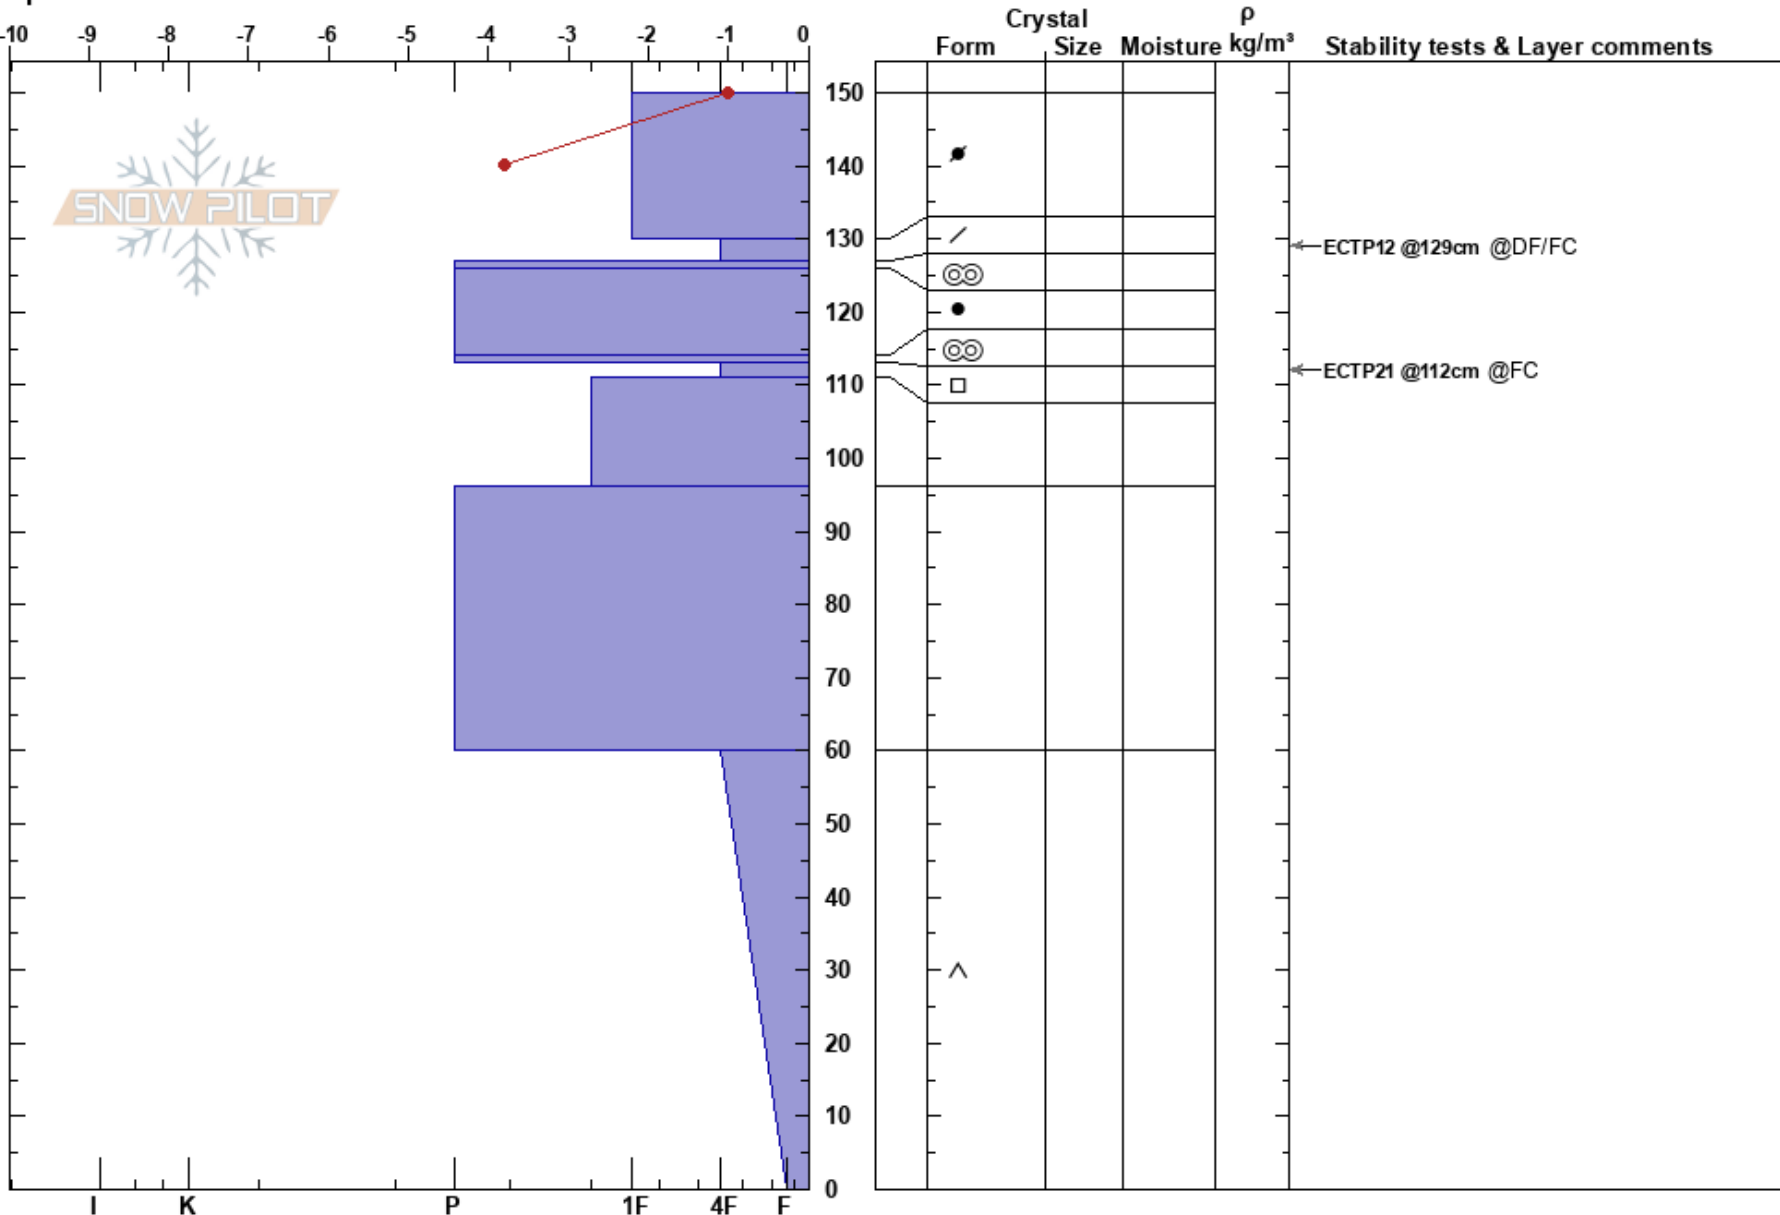

Björnbacken N  
 Vålådalen  
 Sweden  
 Elevation: 780 m  
 Aspect: N  
 Specifics:

Karin Trolin  
 29/02/2024 - 11:00  
 Co-ord: 63.16672N, 13.01787E  
 Slope Angle: 45°  
 Wind Loading: yes

Stability:  
 Air Temperature: 1°C  
 Sky Cover: OVC  
 Precipitation: NO  
 Wind: S Strong

HS:150  
 PF:15  
 PS:2  
 Layer Notes:

Notes: