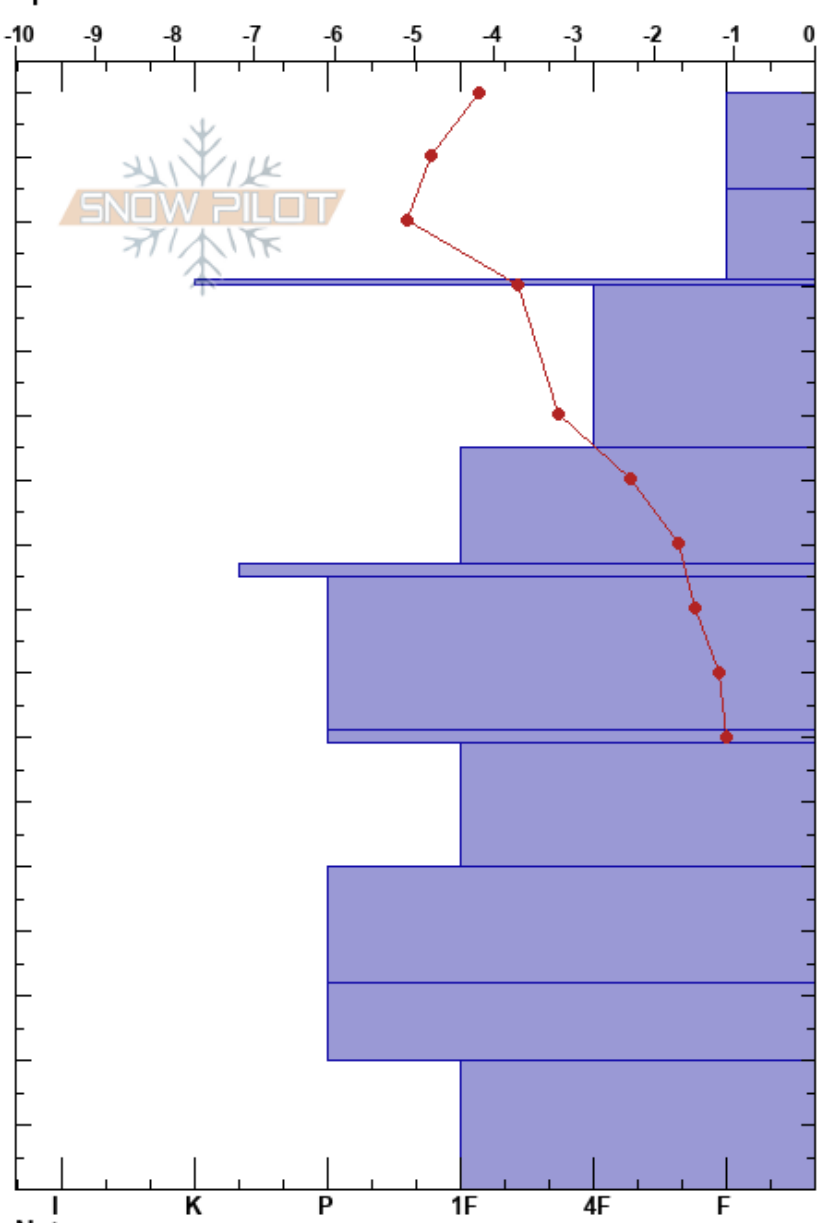

NE Ridge Mt. Glory
 Teton Range
 WY
 Elevation: 8214 ft
 Aspect: SE
 Specifics:

Jacob Miller
 02/28/2024 - 12:47pm
 Co-ord: 43.50824N, -110.93132W
 Slope Angle: 30°
 Wind Loading: no

Stability:
 Air Temperature: -7.2°C
 Sky Cover: OVC
 Precipitation: NO
 Wind: W Light Breeze

HS:170
 PF:35
 PS:24
 141-140cm:Problematic layer

Height (cm)	Crystal		ρ kg/m ³	Stability tests & Layer comments
	Form	Size		
170				
160	+	4		
150	/	1		← ECTN5 @155cm Q2
140	⊙			← CT19, RP @141cm
130	•	1		
120				
110	•	0.3		
100	⊖	2		
90				
80	•	0.5		
70	⊖	2		
60	•	1		
50				
40	•	1		
30	•	0.5		
20				
10	⊖	2		
0				