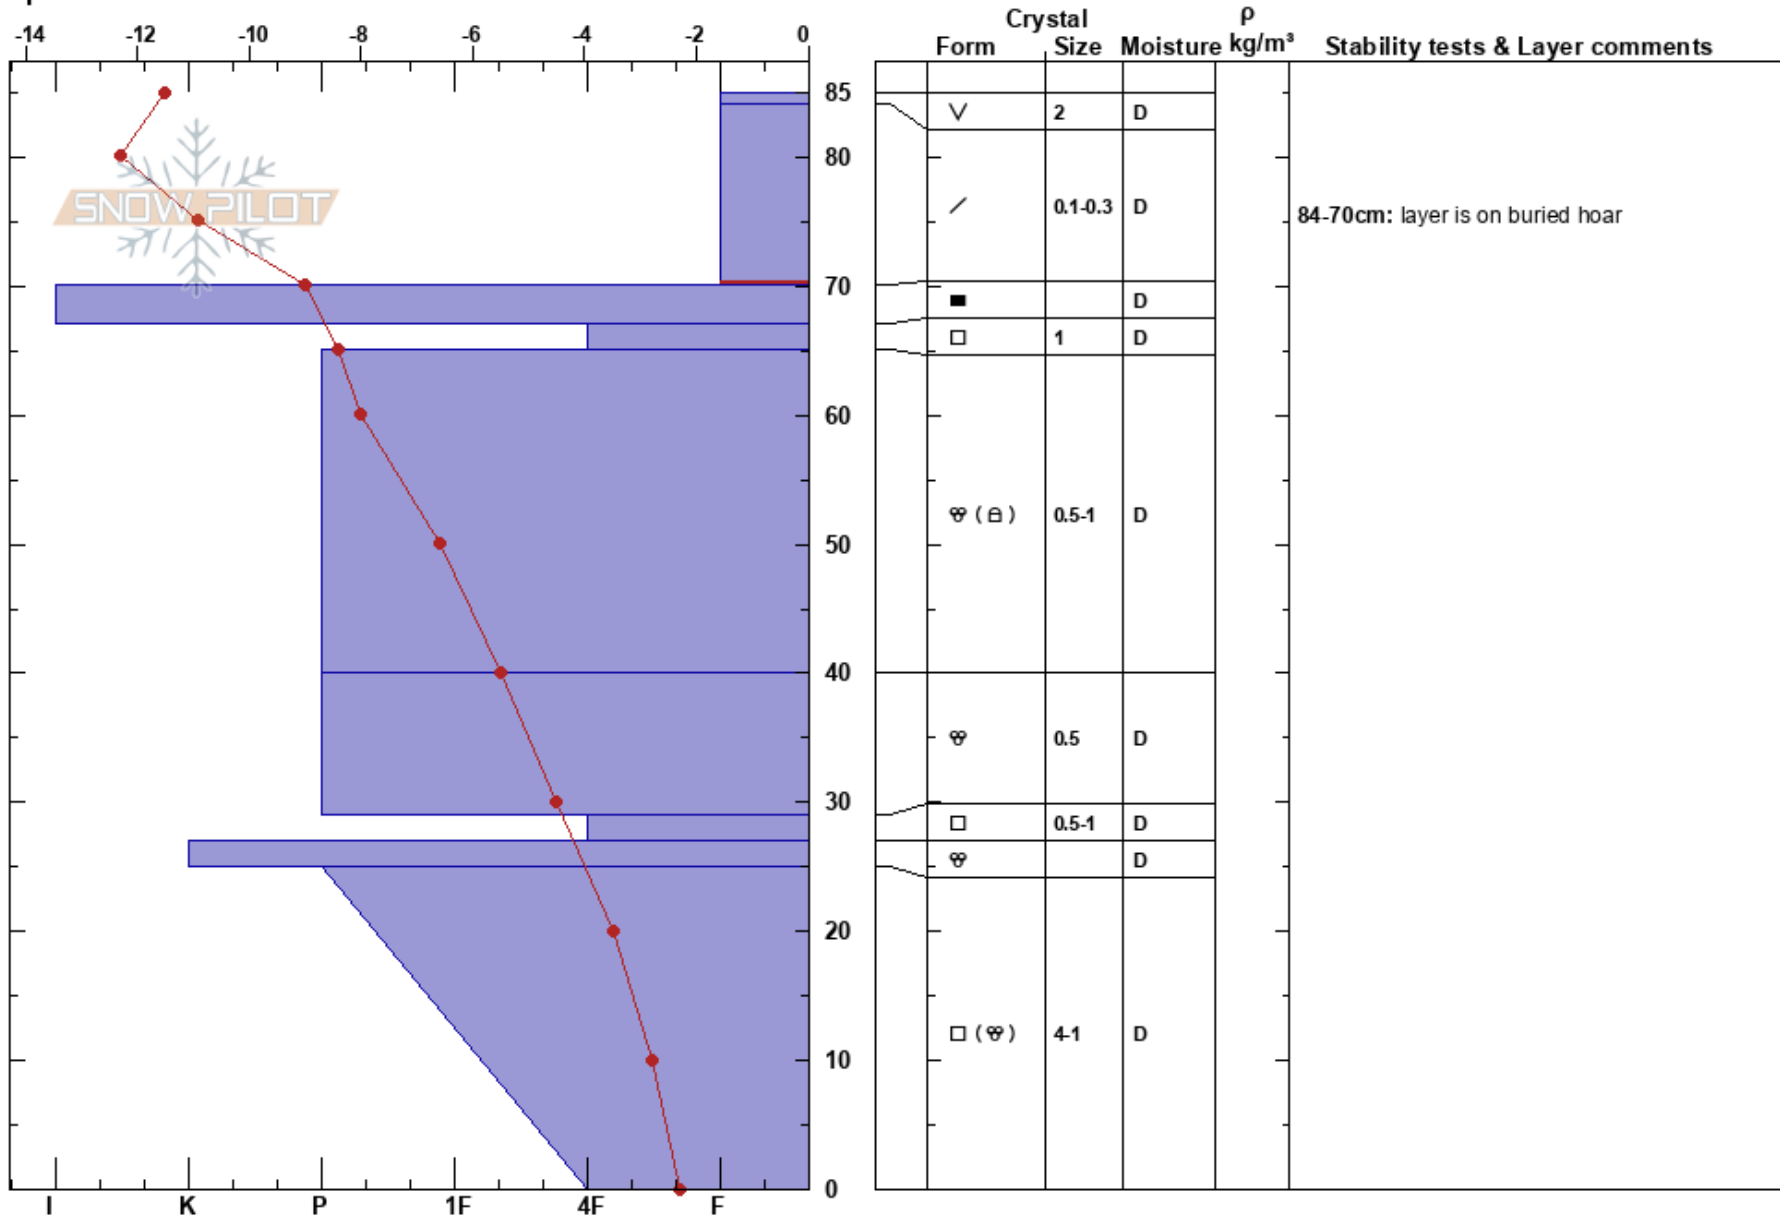

Nordfjellet 540  
 Ringvassøya  
 Norway  
 Elevation: 540 m  
 Aspect:  
 Specifics:

Harvey Goodwin  
 02/02/2018 - 10:00  
 Co-ord: 69.82960N, 19.28280E  
 Slope Angle:  
 Wind Loading:

Stability:  
 Air Temperature: -7.7°C  
 Sky Cover: CLR  
 Precipitation: NO  
 Wind: N Light Breeze

HS:85  
 PS: 3  
 84-70cm: layer is on buried hoar  
 84-70cm: Problematic layer

Notes: The little block test identified weak layers at 70cm (buried surface hoar over ice layer) and 27cm (depth hoar over ice layer)