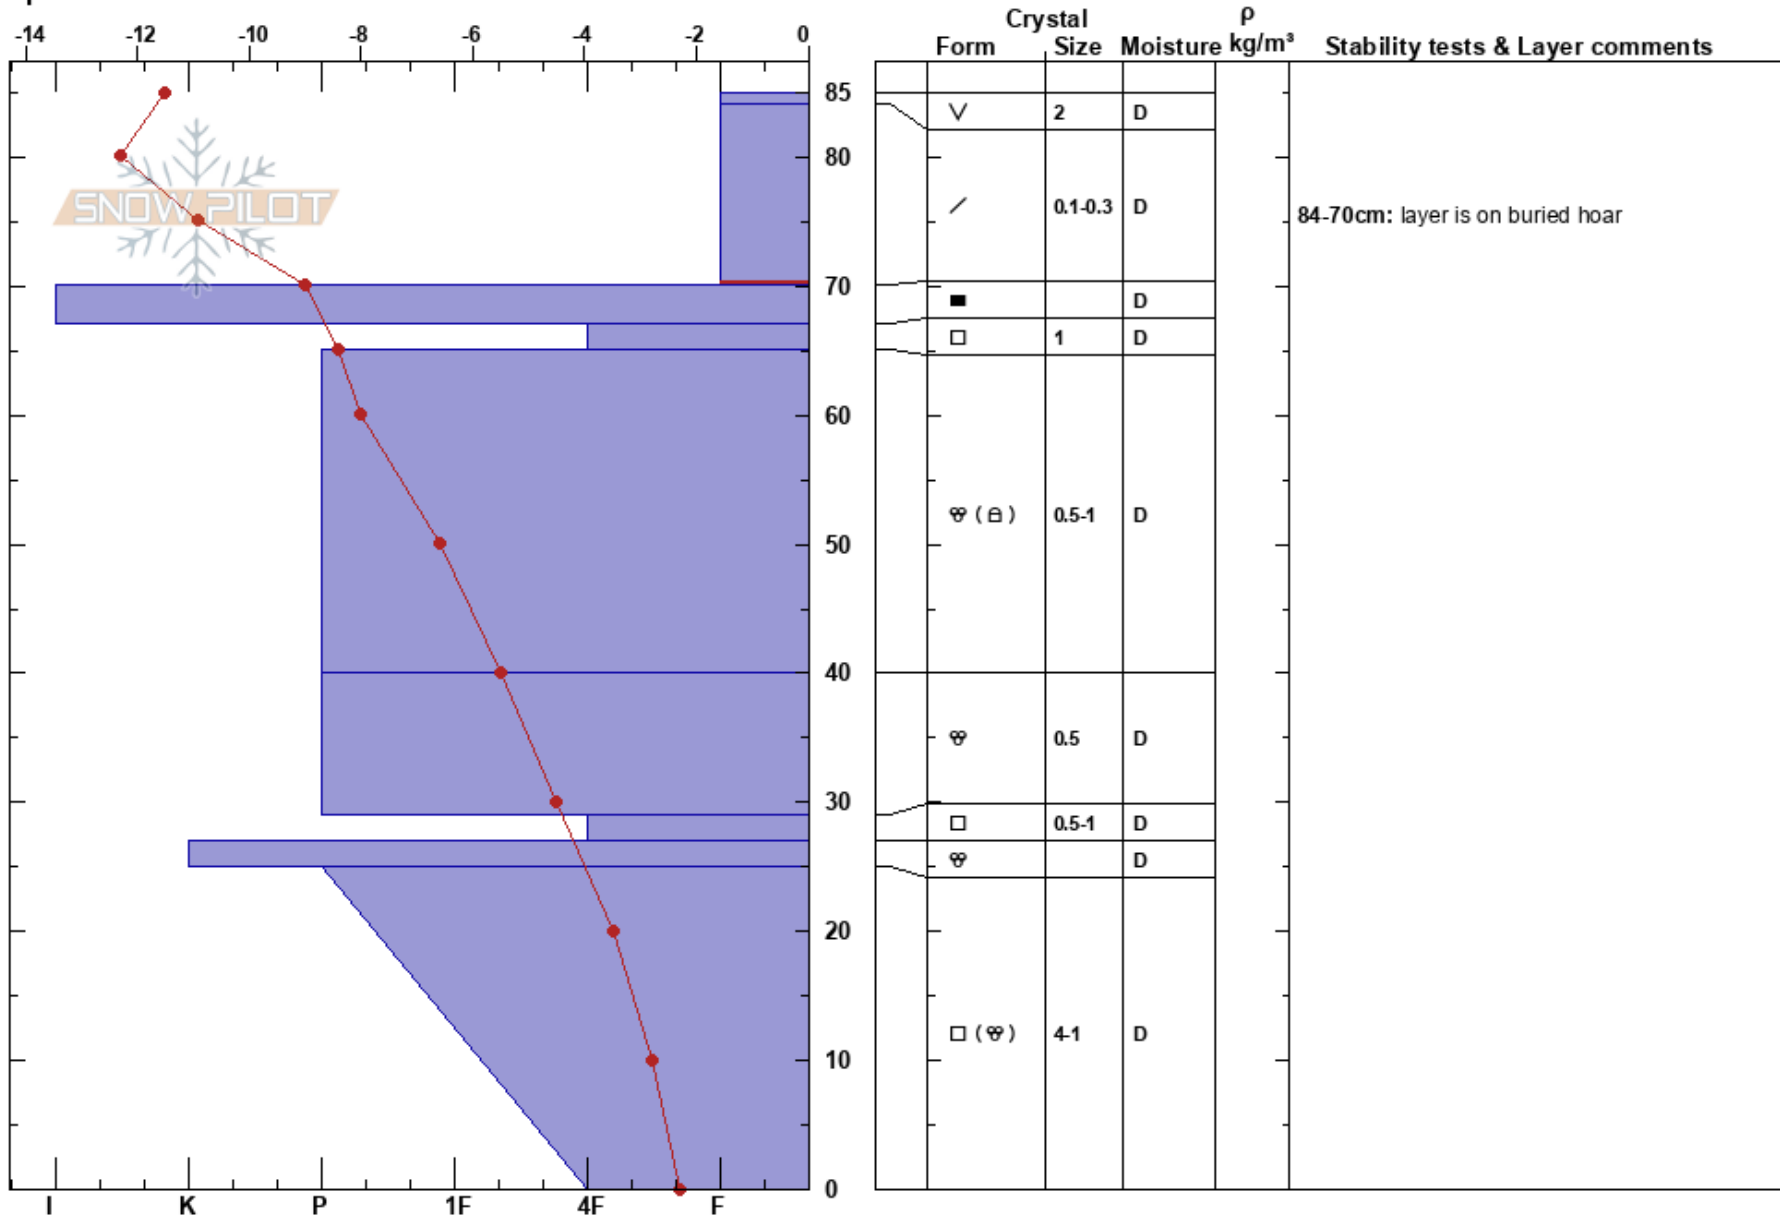

Nordfjellet 540  
 Ringvassøya  
 Norway  
 Elevation: 540 m  
 Aspect:  
 Specifics:

Harvey Goodwin  
 02/02/2018 - 10:00  
 Co-ord: 69.82960N, 19.28280E  
 Slope Angle:  
 Wind Loading:

Stability:  
 Air Temperature: -7.7°C  
 Sky Cover: CLR  
 Precipitation: NO  
 Wind: N Light Breeze

HS:85  
 PS: 3  
 Layer Notes:  
 84-70cm: layer is on buried hoar  
 84-70cm: Problematic layer

Notes: The little block test identified weak layers at 70cm (buried surface hoar over ice layer) and 27cm (depth hoar over ice layer)