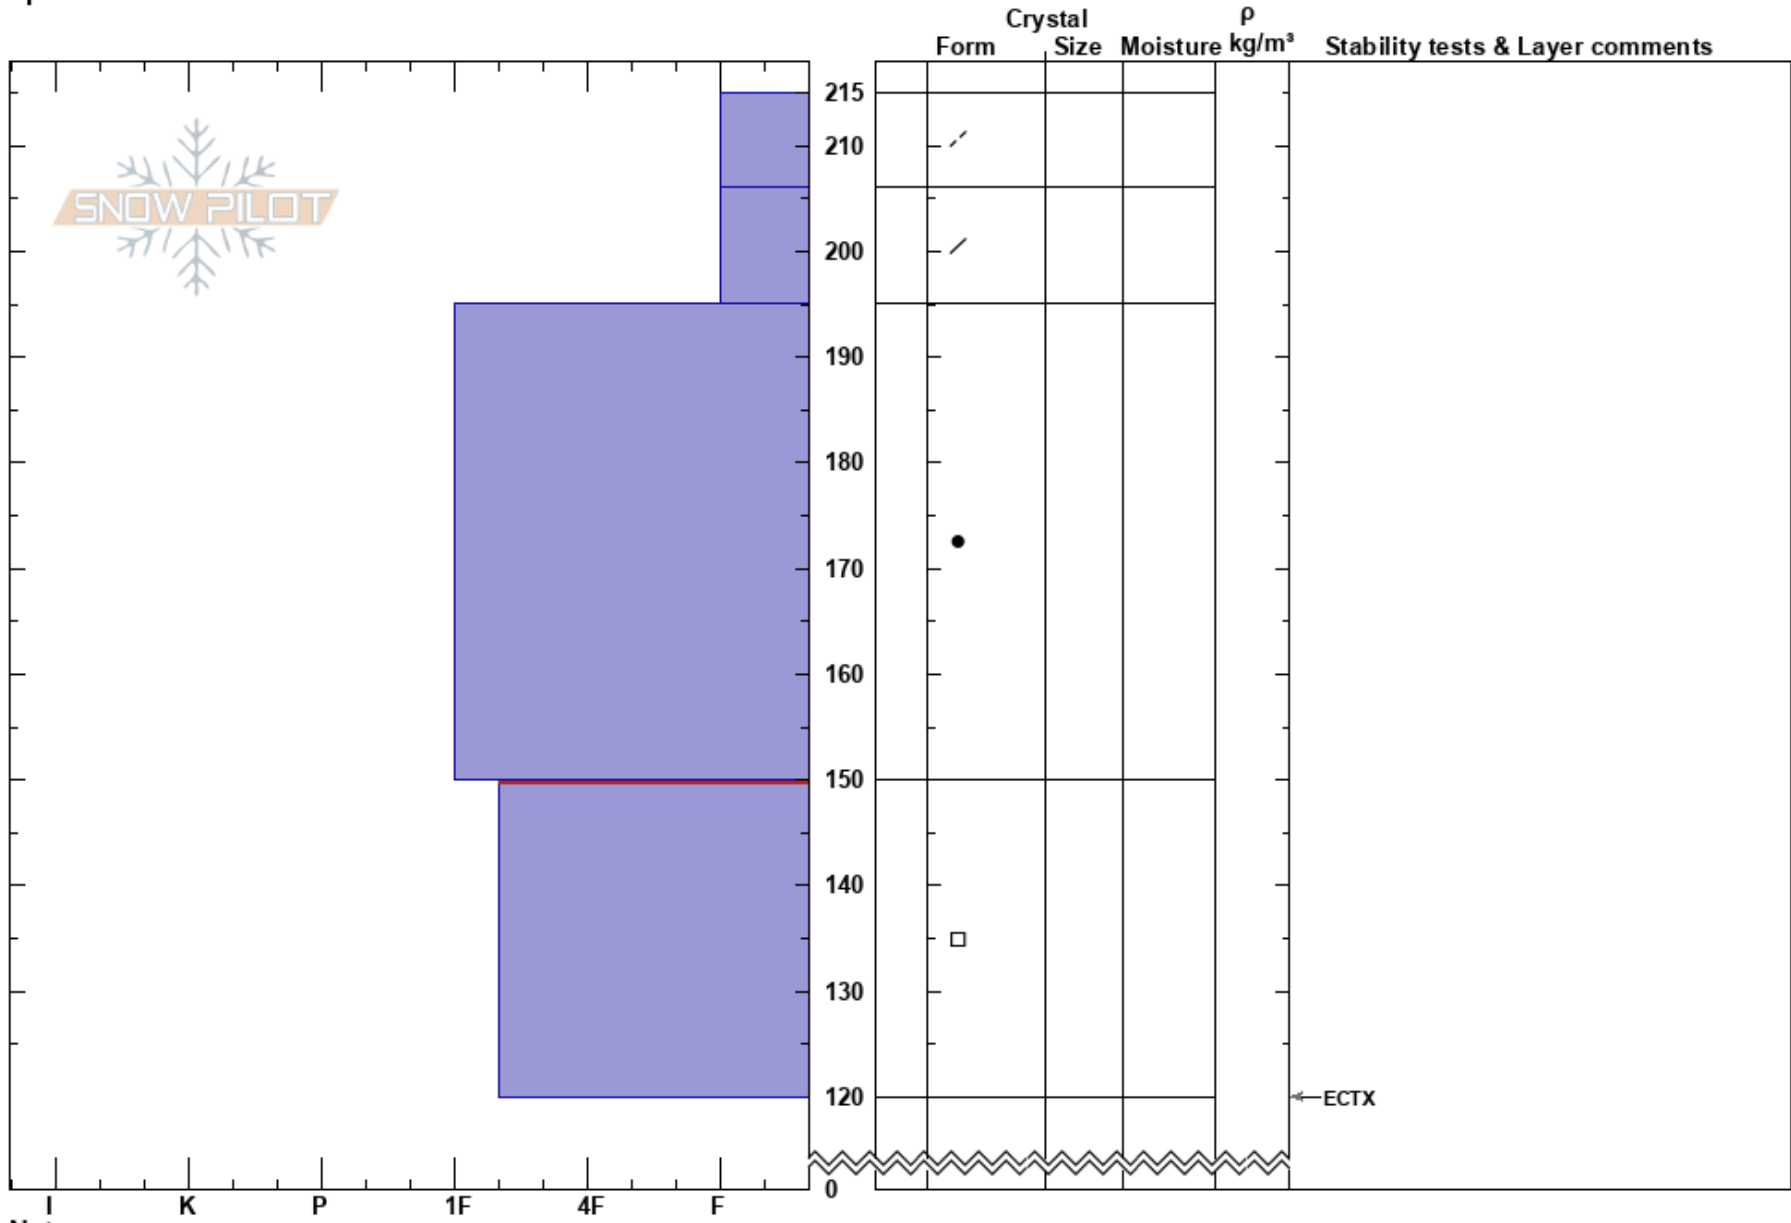

Lynx Lunch
 Kenai Mountains
 AK
 Elevation: 2818 ft
 Aspect: E
 Specifics:

Eva Bingham
 02/28/2024 - 10:45am
 Co-ord: 60.70237N, -149.31560W
 Slope Angle: 10°
 Wind Loading: no

Stability:
 Air Temperature: HS:215
 Sky Cover: FEW PF:30 150-120cm:Problematic layer
 Precipitation: NO PS:15
 Wind: SE Light Breeze