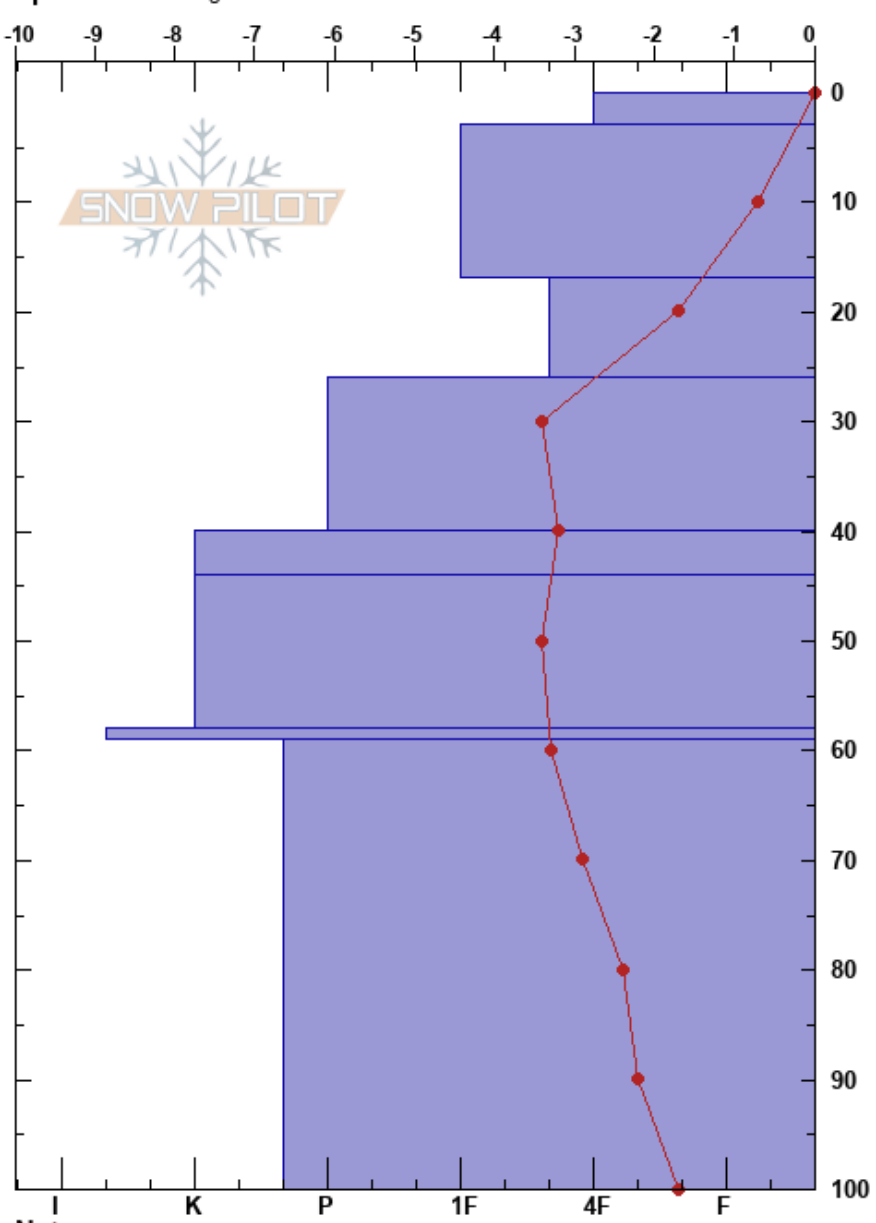

Illviðrishnjukur 16
 Tröllaskagi
 Iceland
 Elevation: 630 m
 Aspect: 160°
 Specifics: Pit dug in a Ski Area

Gestur Hansson
 02/02/2018 - 09:00
 Co-ord: 66.11451N, -18.97998W
 Slope Angle: 24°
 Wind Loading:

Stability:
 Air Temperature: 4.2°C
 Sky Cover: BKN
 Precipitation: NO
 Wind: S Calm

HS:100
 PF:30 17-26cm:Problematic layer

Crystal Form	Crystal Size	Moisture	ρ kg/m ³	Stability tests & Layer comments
⚡ (/)				
+ (/)				← CT11, SP @17cm
•				
⊙ ⊙				
⊙				
■				
•				